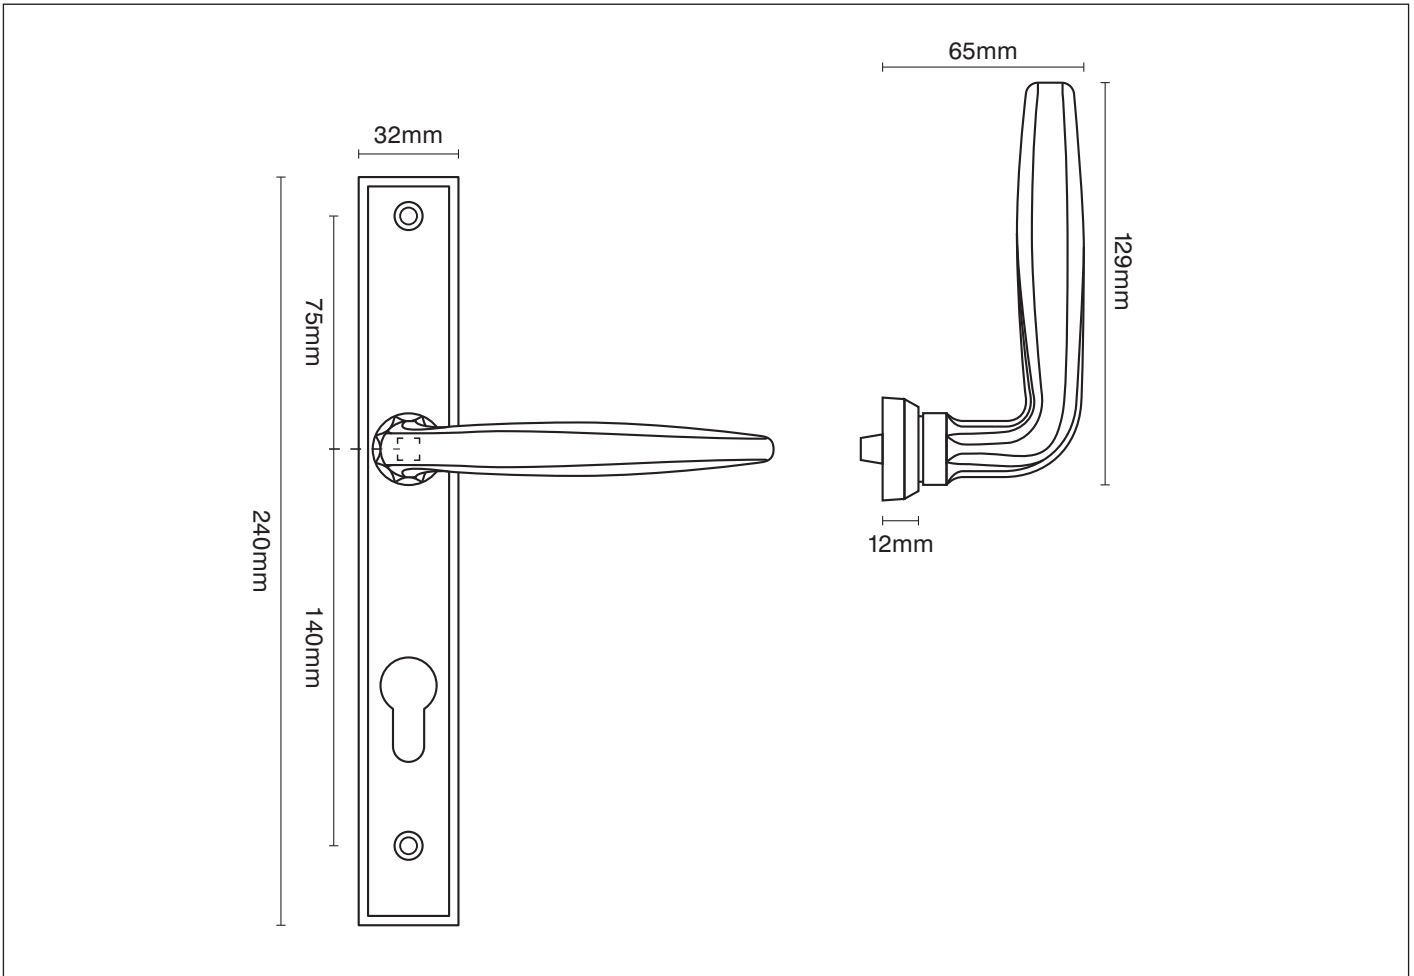

PRODUCT CODE

Option 114 The Bawdsey 215mm fixing centres

FURTHER INFORMATION

Option 114 The Bawdsey 215mm fixing centres

FINISHES

To view all the finishes available for this product please visit
www.traditionalwindowfittings.co.uk/gallery_contemporary

Please note that illustration sizes and finishes are approximate and for guidance only

8 Mill Road
 West Mersea
 Essex CO5 8RH
 T. 01206 804 317
 F. 01206 386 292
 E. info@twfl.co.uk