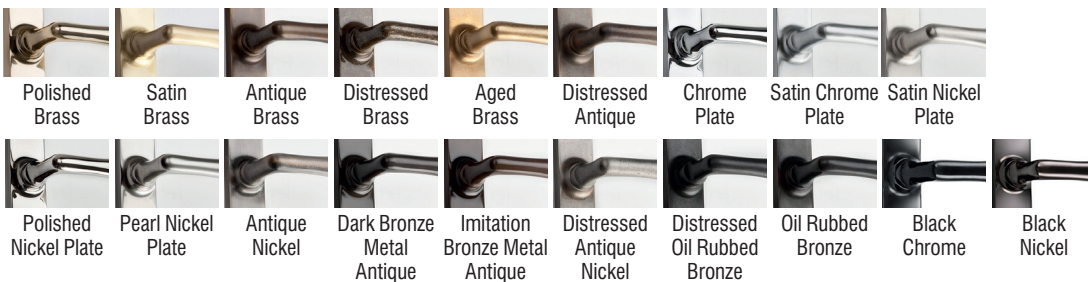

PRODUCT CODE

Option 114 The Bawdsey 215mm fixing centres

FURTHER INFORMATION

Option 114 The Bawdsey 215mm fixing centres

FINISHES

To view all the finishes available for this product please visit
www.traditionalwindowfittings.co.uk/gallery_contemporary