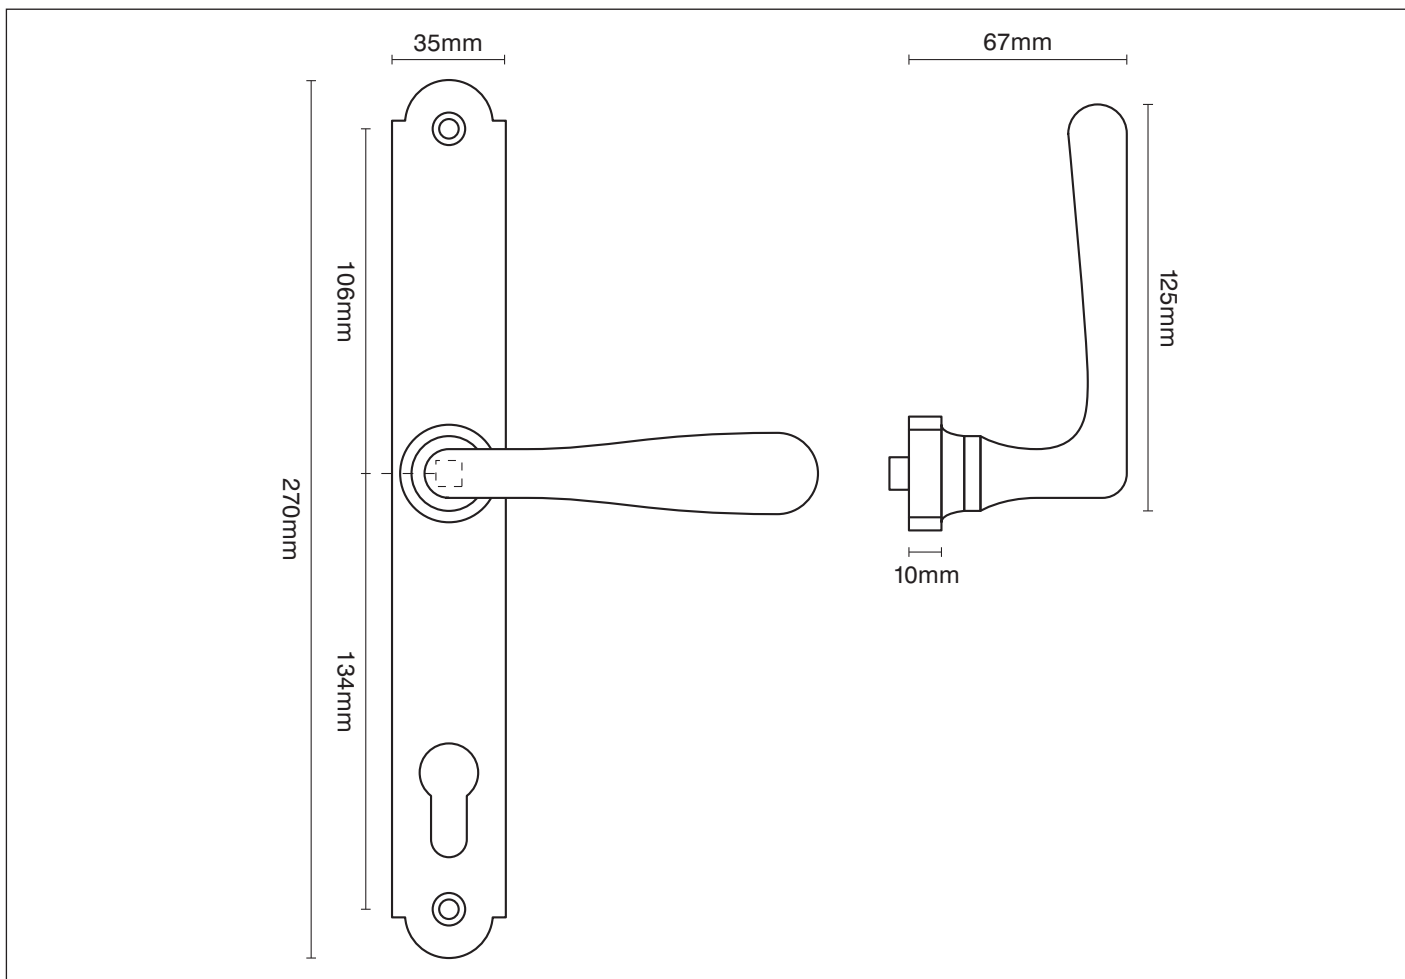

**PRODUCT CODE**

Option 108 arched backplate bulbend grip

**FURTHER INFORMATION**

Option 108 arched backplate bulbend grip

**FINISHES**

To view all the finishes available for this product please visit  
[www.traditionalwindowfittings.co.uk/gallery\\_contemporary](http://www.traditionalwindowfittings.co.uk/gallery_contemporary)

Please note that illustration sizes and finishes are approximate and for guidance only

8 Mill Road  
 West Mersea  
 Essex CO5 8RH  
 T. 01206 804 317  
 F. 01206 386 292  
 E. info@twfl.co.uk