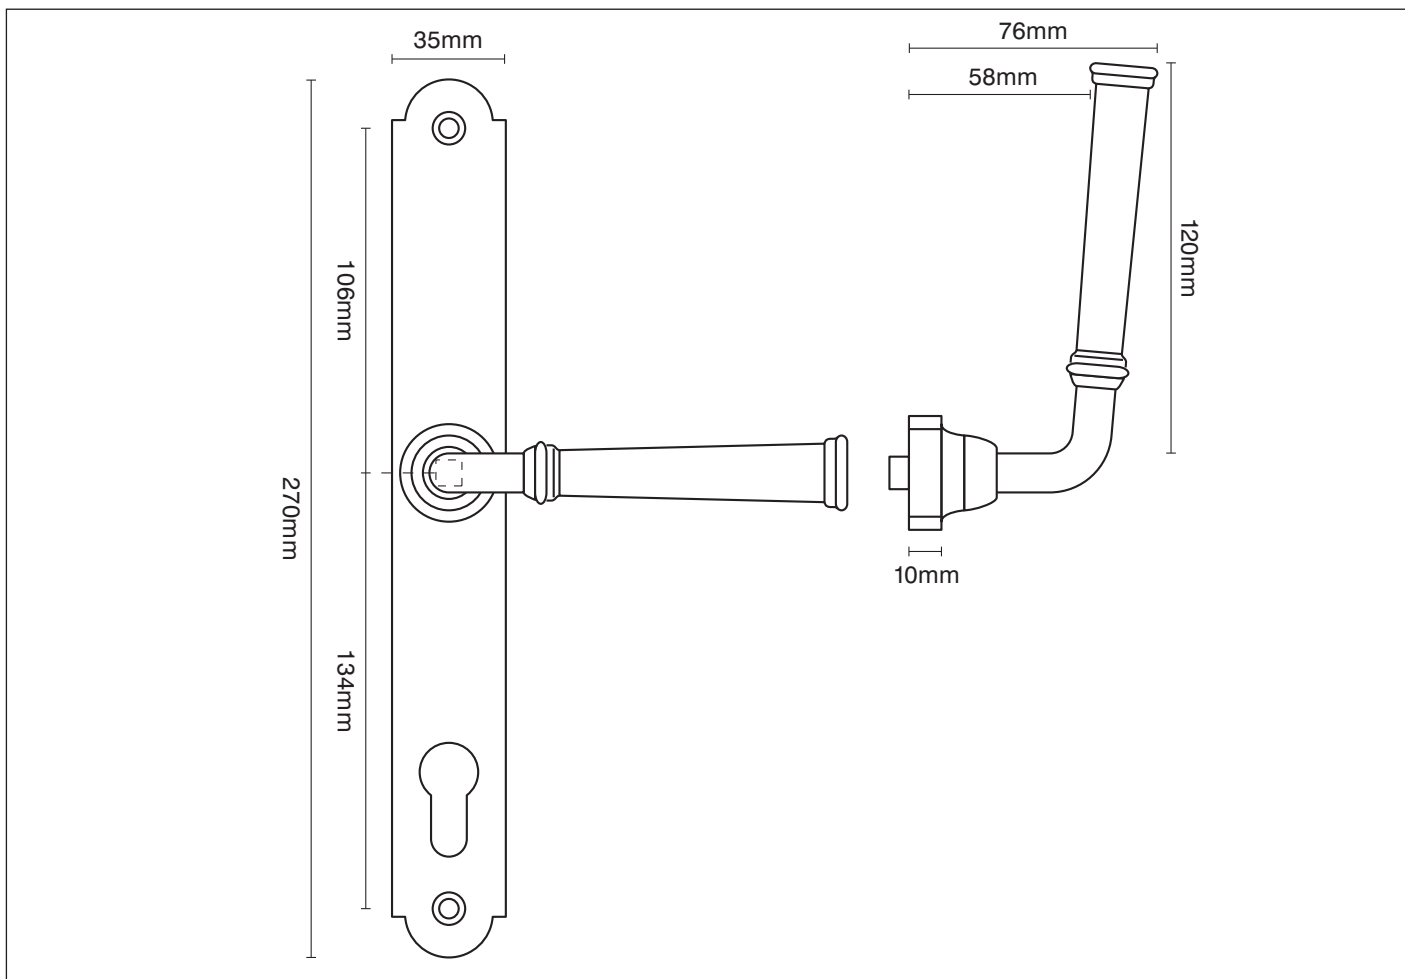

**PRODUCT CODE**

Option 109 arched backplate round ring grip

**FURTHER INFORMATION**

Option 109 arched backplate round ring grip

**FINISHES**

To view all the finishes available for this product please visit  
[www.traditionalwindowfittings.co.uk/gallery\\_contemporary](http://www.traditionalwindowfittings.co.uk/gallery_contemporary)

Please note that illustration sizes and finishes are approximate and for guidance only

8 Mill Road  
 West Mersea  
 Essex CO5 8RH  
 T. 01206 804 317  
 F. 01206 386 292  
 E. info@twfl.co.uk