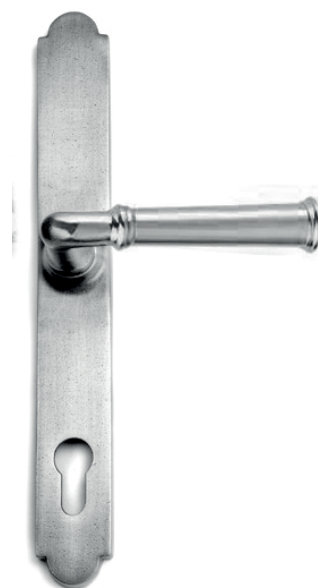

**PRODUCT CODE**

Option 109 arched backplate round ring grip

**FURTHER INFORMATION**

Option 109 arched backplate round ring grip

**FINISHES**

To view all the finishes available for this product please visit  
[www.traditionalwindowfittings.co.uk/gallery\\_contemporary](http://www.traditionalwindowfittings.co.uk/gallery_contemporary)