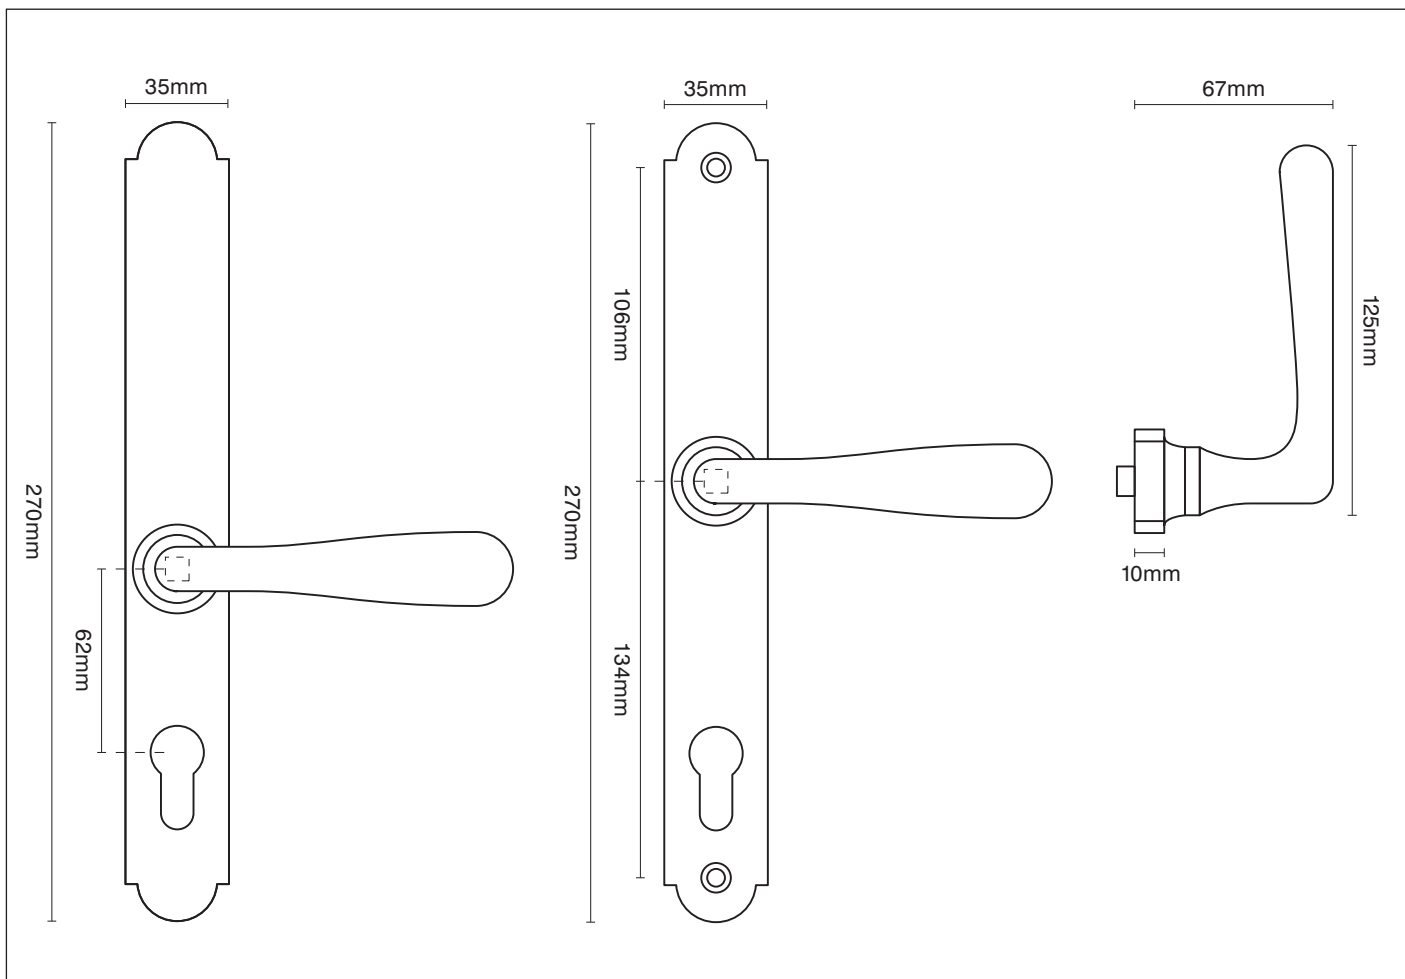

**PRODUCT CODE**

Option 108 – 62 arched backplate swan neck grip

**FURTHER INFORMATION**

Option 108 – 62 arched backplate swan neck grip

**FINISHES**

To view all the finishes available for this product please visit  
[www.traditionalwindowfittings.co.uk/gallery\\_contemporary](http://www.traditionalwindowfittings.co.uk/gallery_contemporary)

Please note that illustration sizes and finishes are approximate and for guidance only

8 Mill Road  
 West Mersea  
 Essex CO5 8RH  
 T. 01206 804 317  
 F. 01206 386 292  
 E. info@twfl.co.uk