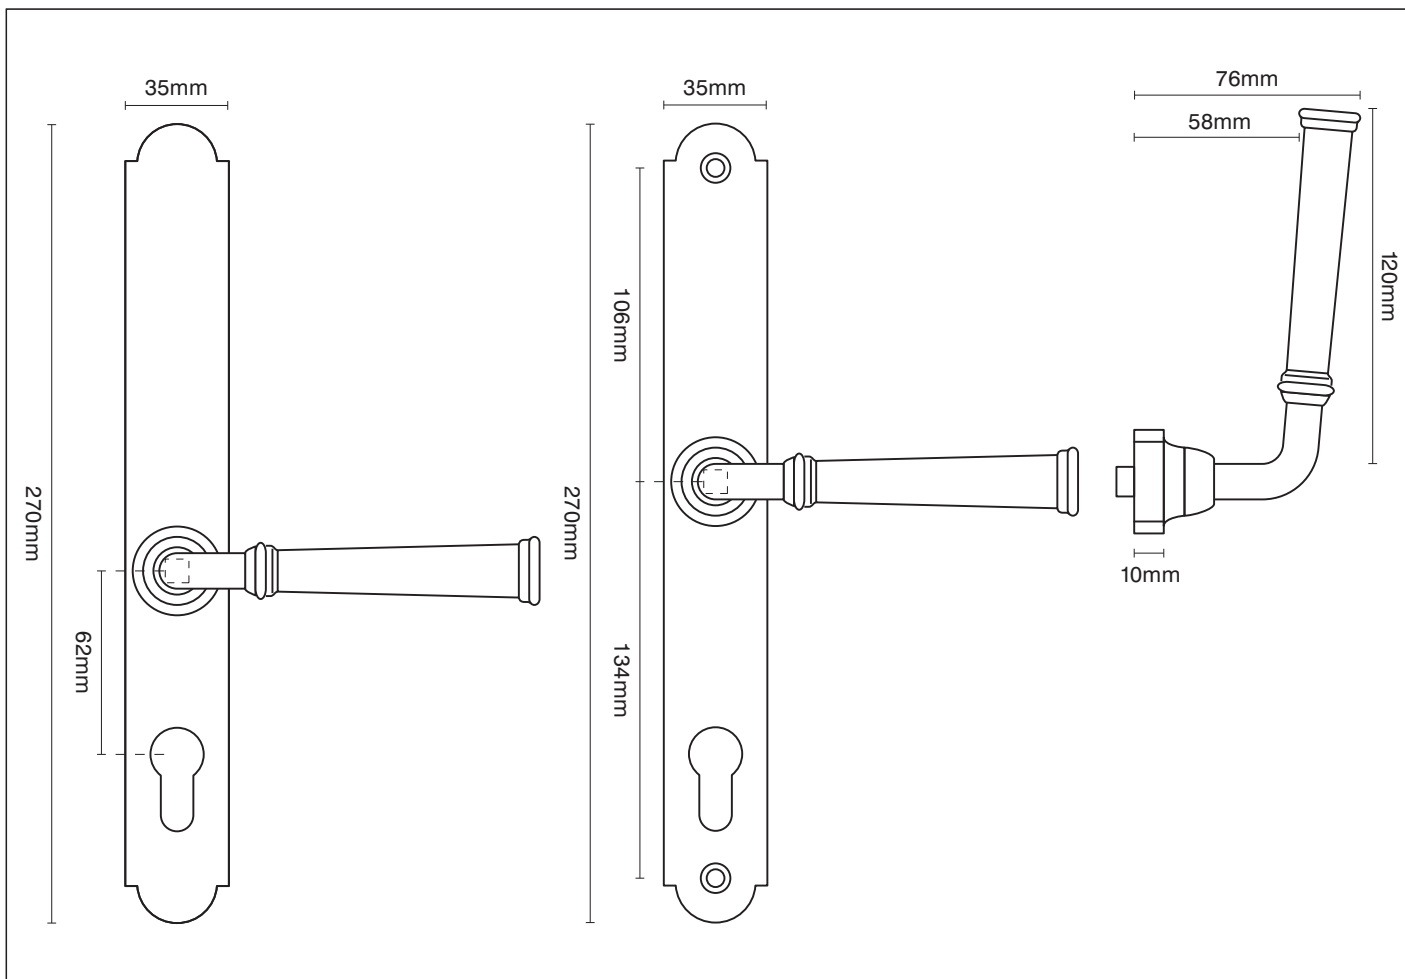

PRODUCT CODE

Option 109 – 62 arched backplate round ring grip

FURTHER INFORMATION

Option 109 – 62 arched backplate round ring grip

FINISHES

To view all the finishes available for this product please visit
www.traditionalwindowfittings.co.uk/gallery_contemporary

Please note that illustration sizes and finishes are approximate and for guidance only

8 Mill Road
 West Mersea
 Essex CO5 8RH
 T. 01206 804 317
 F. 01206 386 292
 E. info@twfl.co.uk