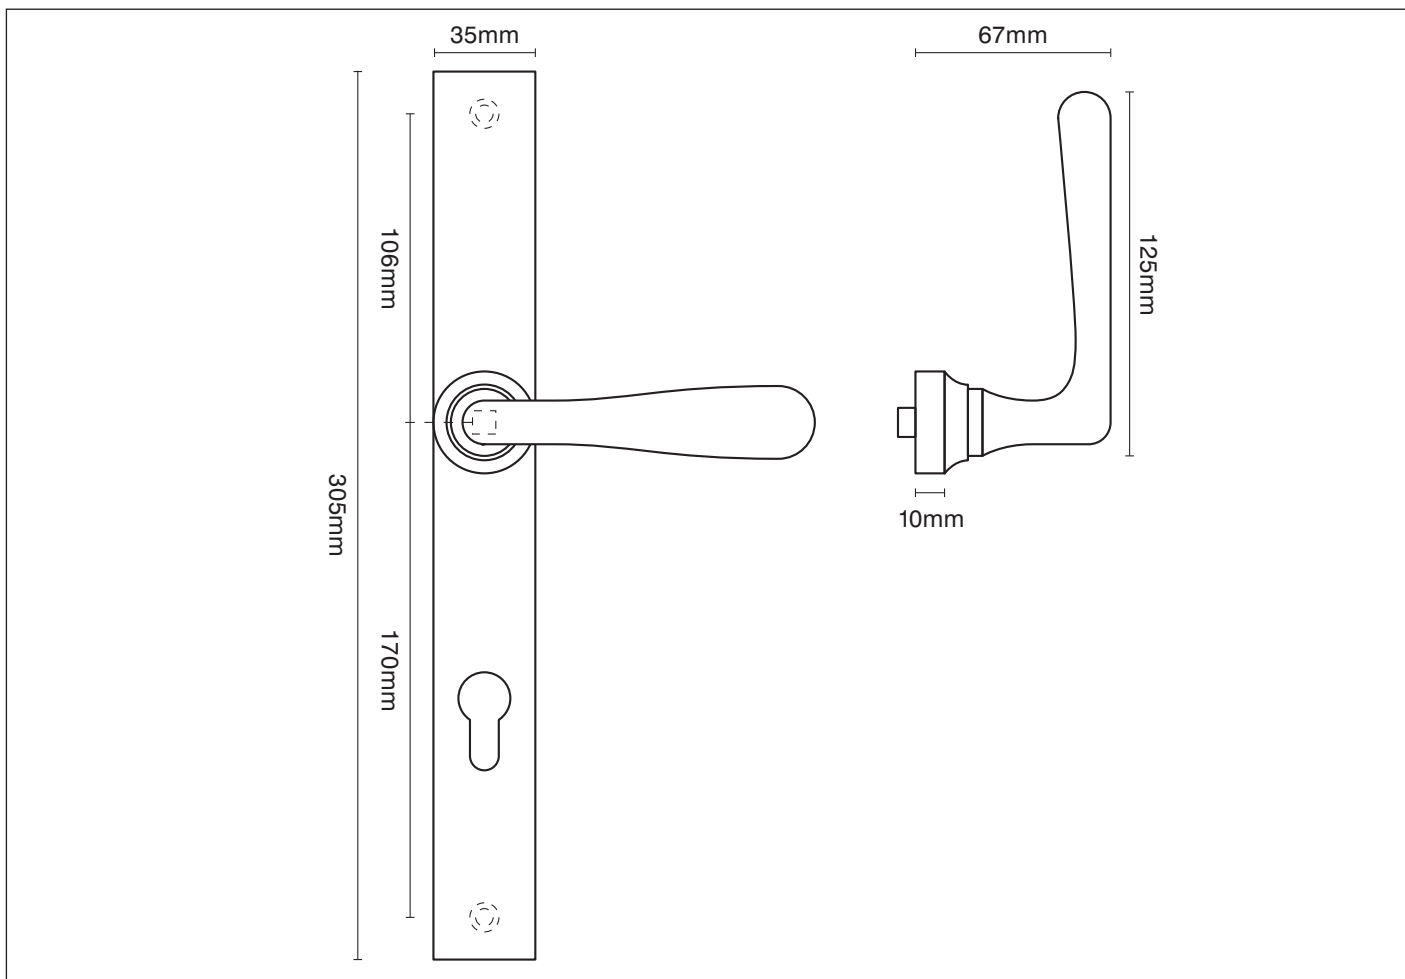

PRODUCT CODE

Option 108/A square ended b/plate bulbend grip

FURTHER INFORMATION

Option 108/A square ended b/plate bulbend grip

FINISHES

To view all the finishes available for this product please visit
www.traditionalwindowfittings.co.uk/gallery_contemporary

Please note that illustration sizes and finishes are approximate and for guidance only

8 Mill Road
 West Mersea
 Essex CO5 8RH
 T. 01206 804 317
 F. 01206 386 292
 E. info@twfl.co.uk