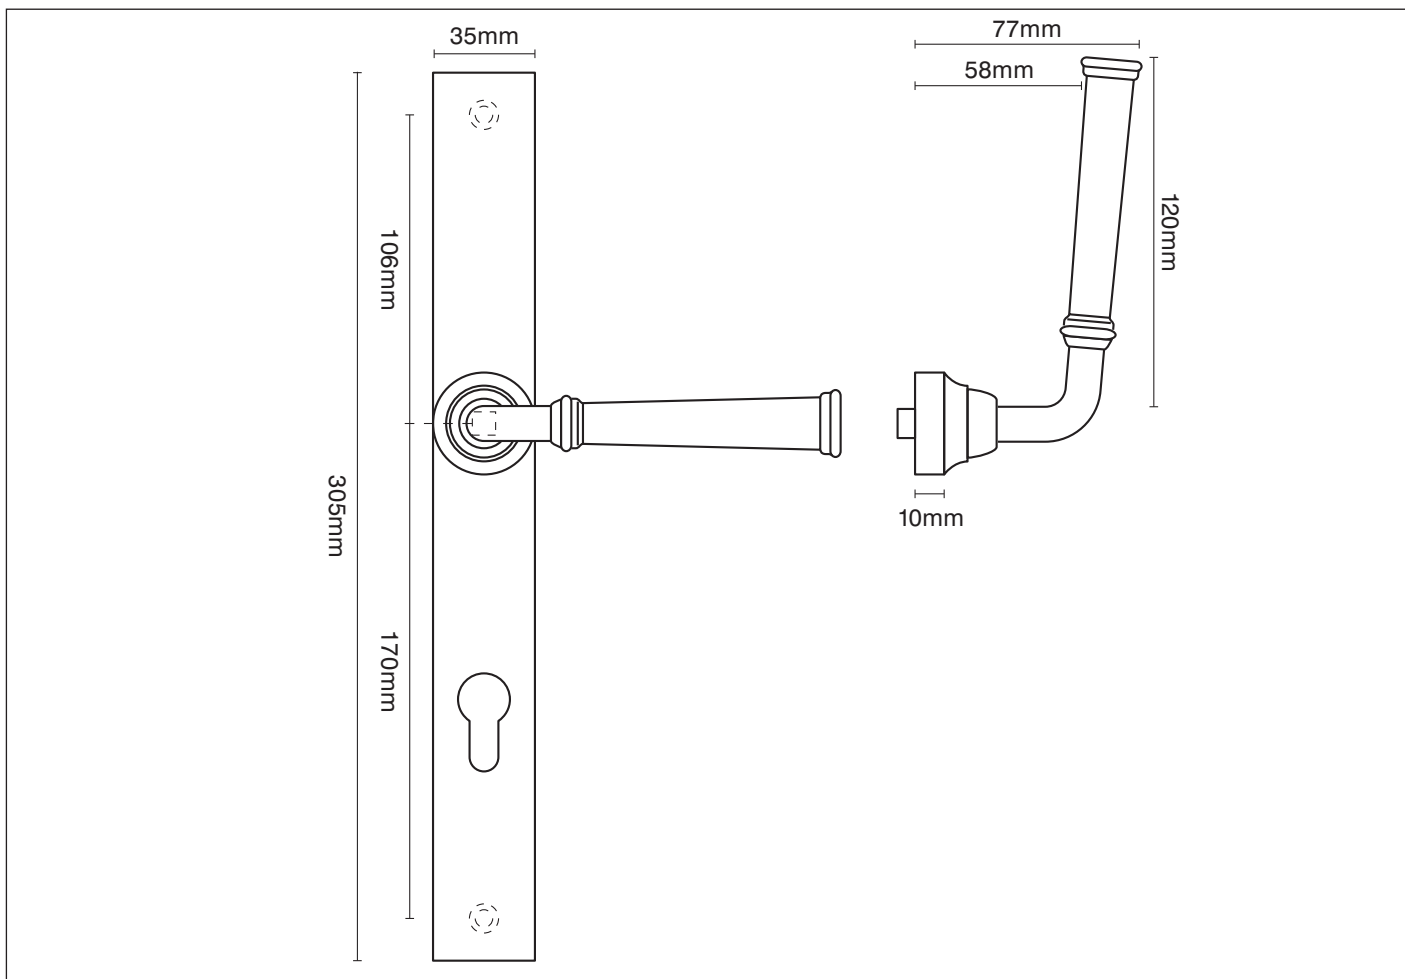

PRODUCT CODE

Option 109/A square ended b/plate round ring grip

FURTHER INFORMATION

Option 109/A square ended b/plate round ring grip

FINISHES

To view all the finishes available for this product please visit
www.traditionalwindowfittings.co.uk/gallery_contemporary