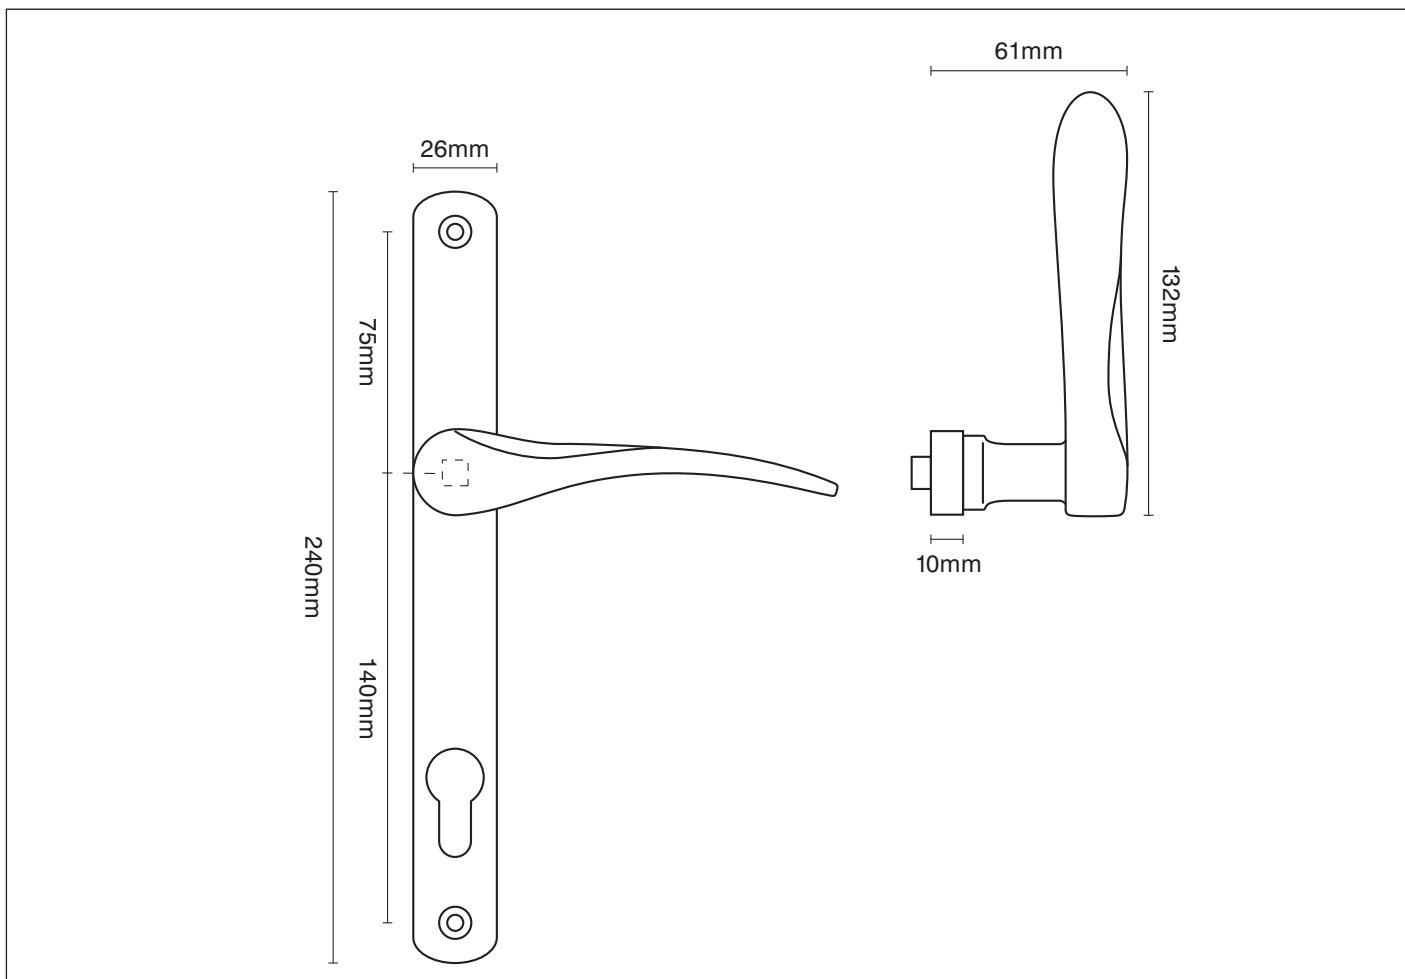

**PRODUCT CODE**

## Slim backplate 240 x 26 with swan neck grip

**FURTHER INFORMATION**

### Slim backplate 240 x 26 with swan neck grip

These handles are either Right or Left hand.

**FINISHES**

To view all the finishes available for this product please visit  
[www.traditionalwindowfittings.co.uk/gallery\\_contemporary](http://www.traditionalwindowfittings.co.uk/gallery_contemporary)