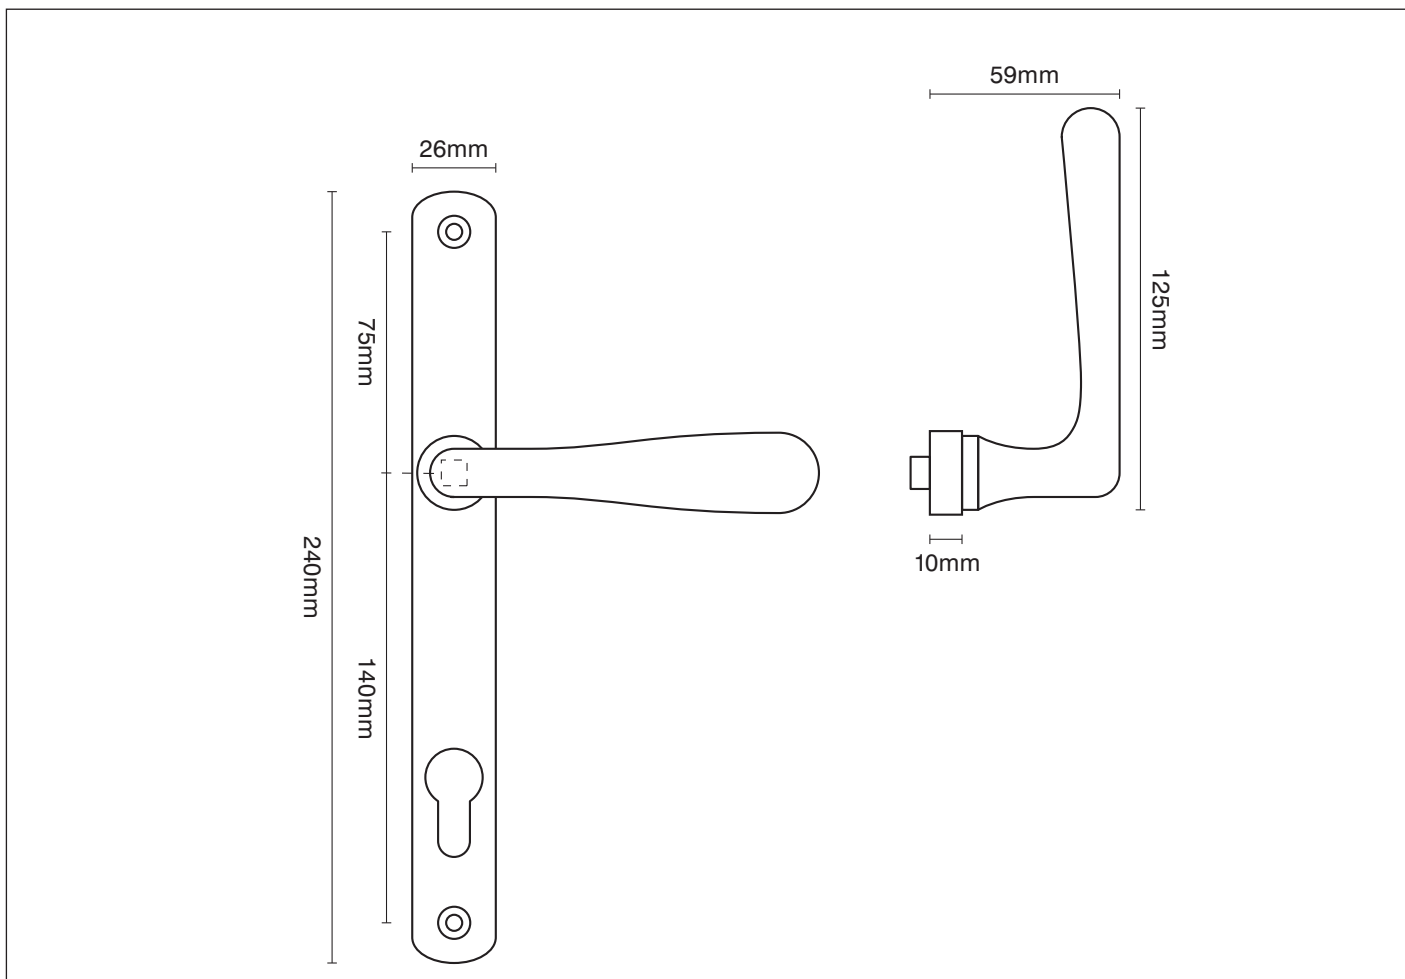

PRODUCT CODE

Slim backplate 240 x 26 with bulbend grip

FURTHER INFORMATION

Slim backplate 240 x 26 with bulbend grip

FINISHES

To view all the finishes available for this product please visit
www.traditionalwindowfittings.co.uk/gallery_contemporary

Please note that illustration sizes and finishes are approximate and for guidance only

8 Mill Road
 West Mersea
 Essex CO5 8RH
 T. 01206 804 317
 F. 01206 386 292
 E. info@twfl.co.uk