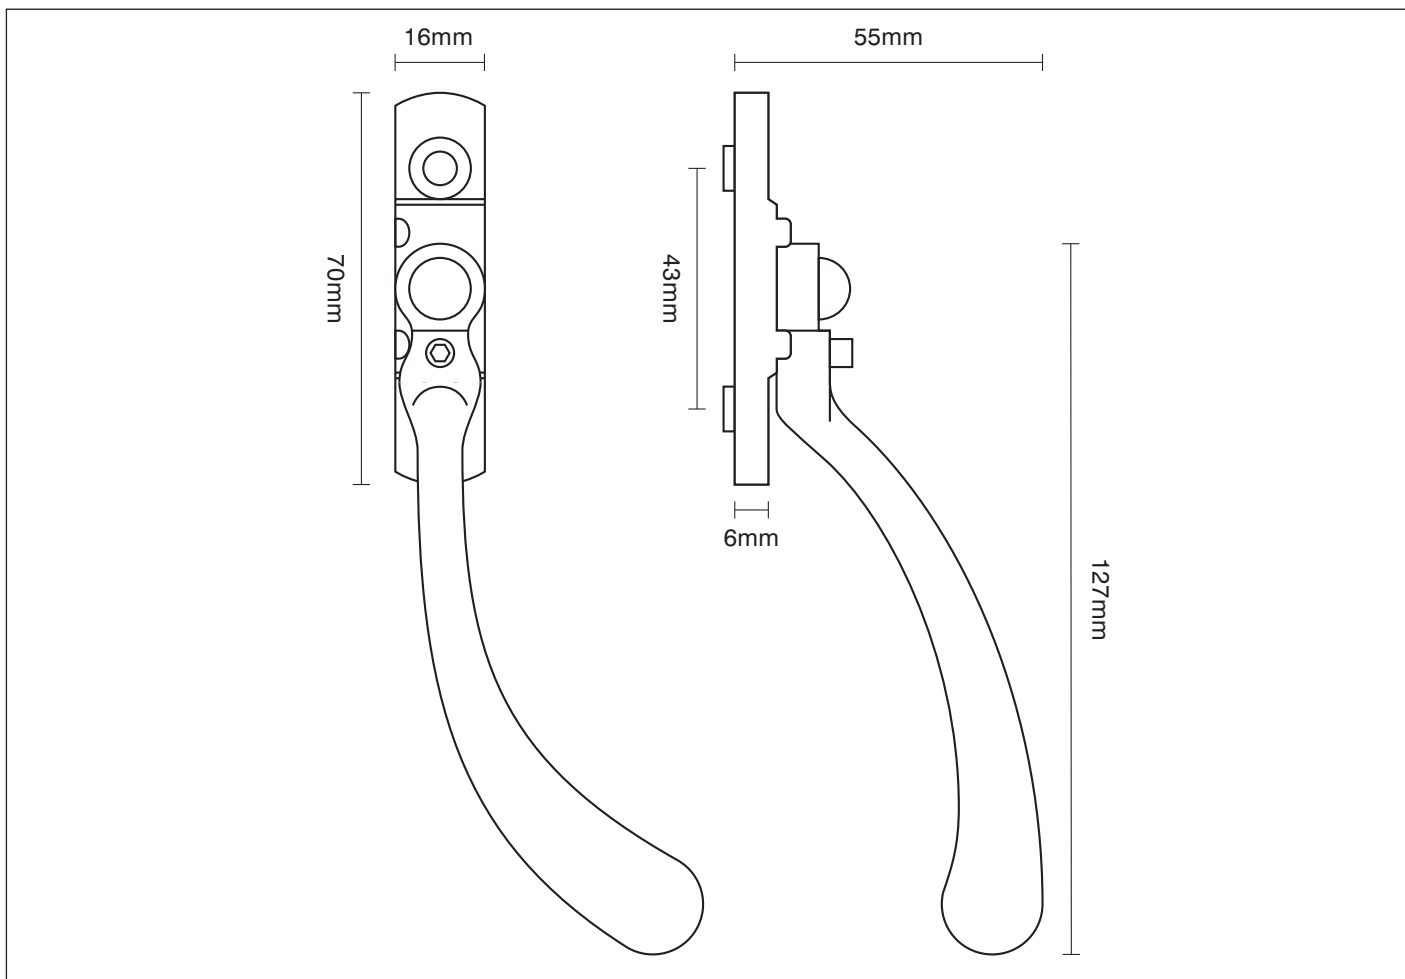

**PRODUCT CODE**

Option 101 bulbend Espag handle

**FURTHER INFORMATION**

Option 101 bulbend Espag handle

These handles are either Right or Left hand.

**FINISHES**

To view all the finishes available for this product please visit  
[www.traditionalwindowfittings.co.uk/gallery\\_contemporary](http://www.traditionalwindowfittings.co.uk/gallery_contemporary)