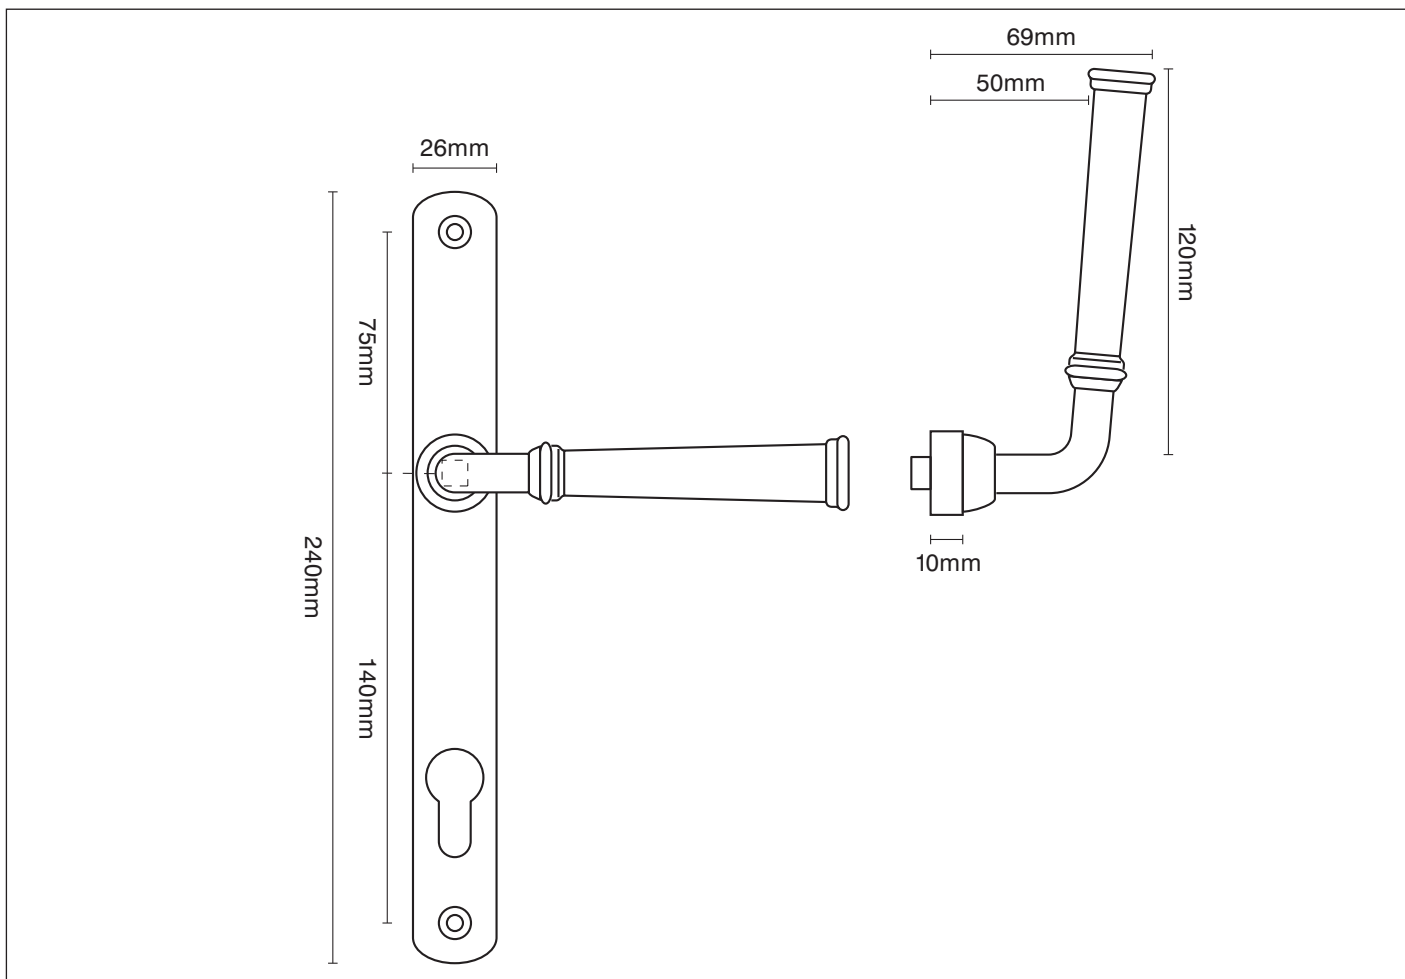

**PRODUCT CODE**

Slim backplate 240 x 26 with round ring grip

**FURTHER INFORMATION**

Slim backplate 240 x 26 with round ring grip

**FINISHES**

To view all the finishes available for this product please visit  
[www.traditionalwindowfittings.co.uk/gallery\\_contemporary](http://www.traditionalwindowfittings.co.uk/gallery_contemporary)

Please note that illustration sizes and finishes are approximate and for guidance only

8 Mill Road  
 West Mersea  
 Essex CO5 8RH  
 T. 01206 804 317  
 F. 01206 386 292  
 E. info@twfl.co.uk