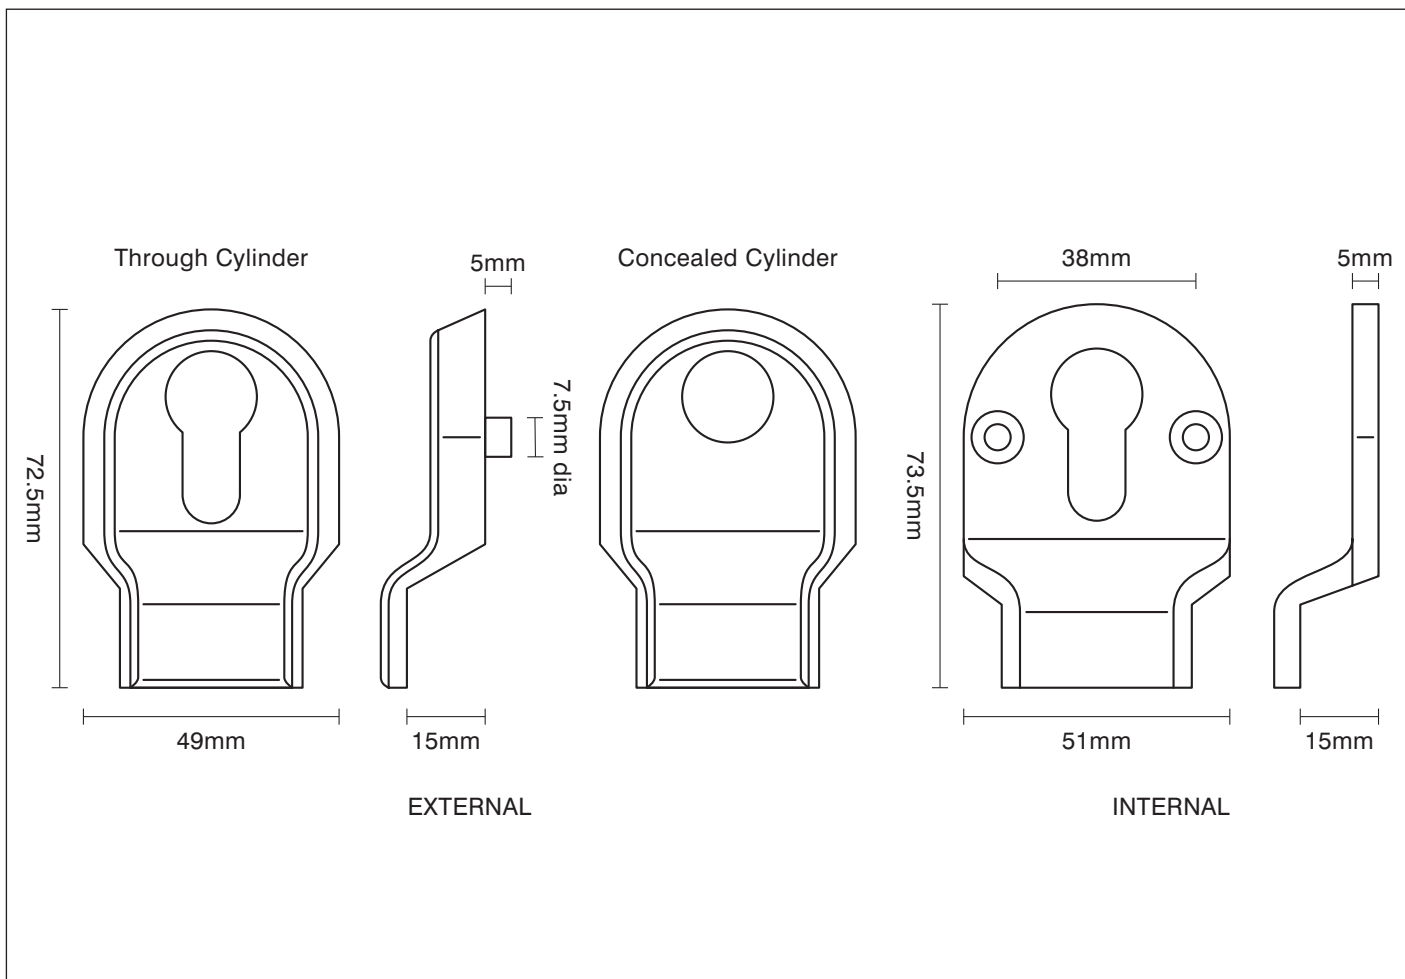

PRODUCT CODE

Option 110 Stronghold heavy duty cylinder pulls

FURTHER INFORMATION

Option 110 Stronghold heavy duty cylinder pulls

FINISHES

To view all the finishes available for this product please visit
www.traditionalwindowfittings.co.uk/gallery_contemporary

Please note that illustration sizes and finishes are approximate and for guidance only

8 Mill Road
 West Mersea
 Essex CO5 8RH
 T. 01206 804 317
 F. 01206 386 292
 E. info@twfl.co.uk