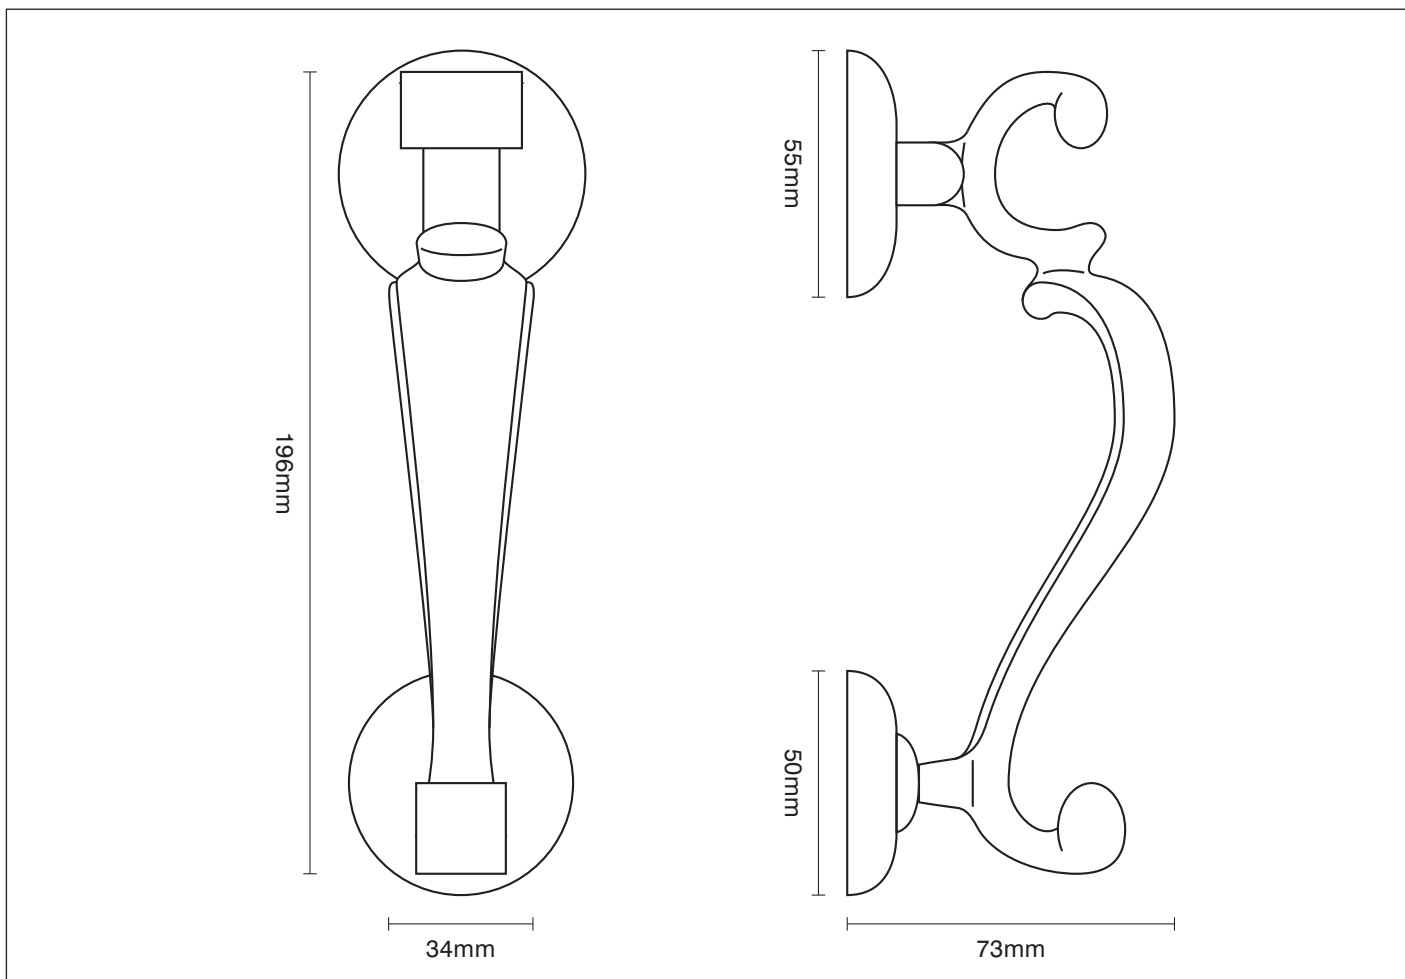

PRODUCT CODE

Option 105 doctors door knocker

FURTHER INFORMATION

Option 105 doctors door knocker

FINISHES

To view all the finishes available for this product please visit
www.traditionalwindowfittings.co.uk/gallery_contemporary

Please note that illustration sizes and finishes are approximate and for guidance only

8 Mill Road
 West Mersea
 Essex CO5 8RH
 T. 01206 804 317
 F. 01206 386 292
 E. info@twfl.co.uk