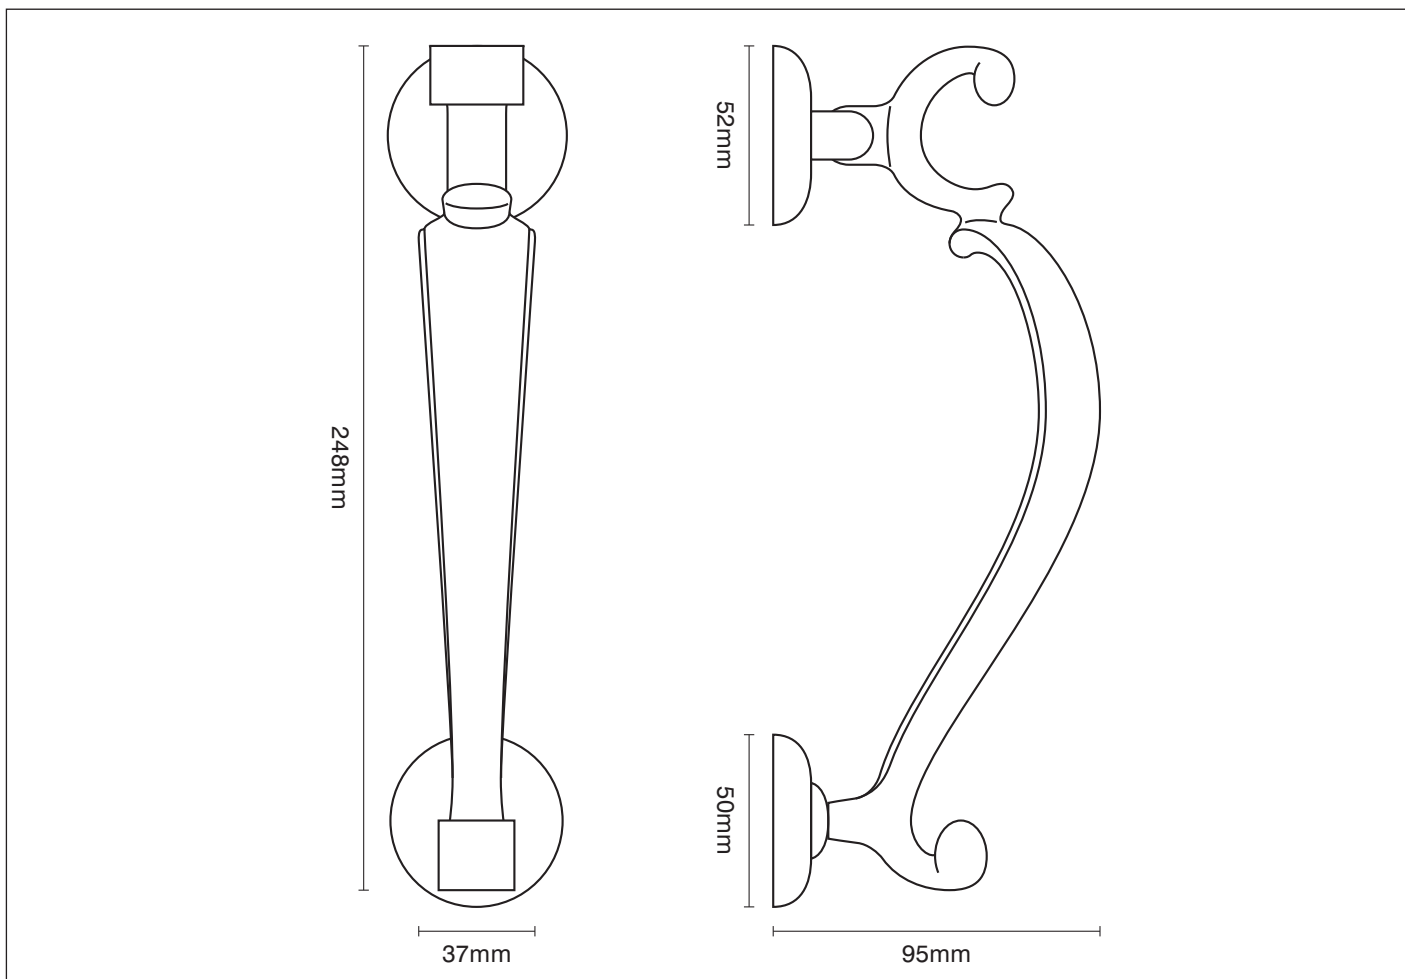

**PRODUCT CODE**

Option 105/A large doctors door knocker

**FURTHER INFORMATION**

Option 105/A large doctors door knocker

**FINISHES**

To view all the finishes available for this product please visit  
[www.traditionalwindowfittings.co.uk/gallery\\_contemporary](http://www.traditionalwindowfittings.co.uk/gallery_contemporary)

Please note that illustration sizes and finishes are approximate and for guidance only

8 Mill Road  
 West Mersea  
 Essex CO5 8RH  
 T. 01206 804 317  
 F. 01206 386 292  
 E. info@twfl.co.uk