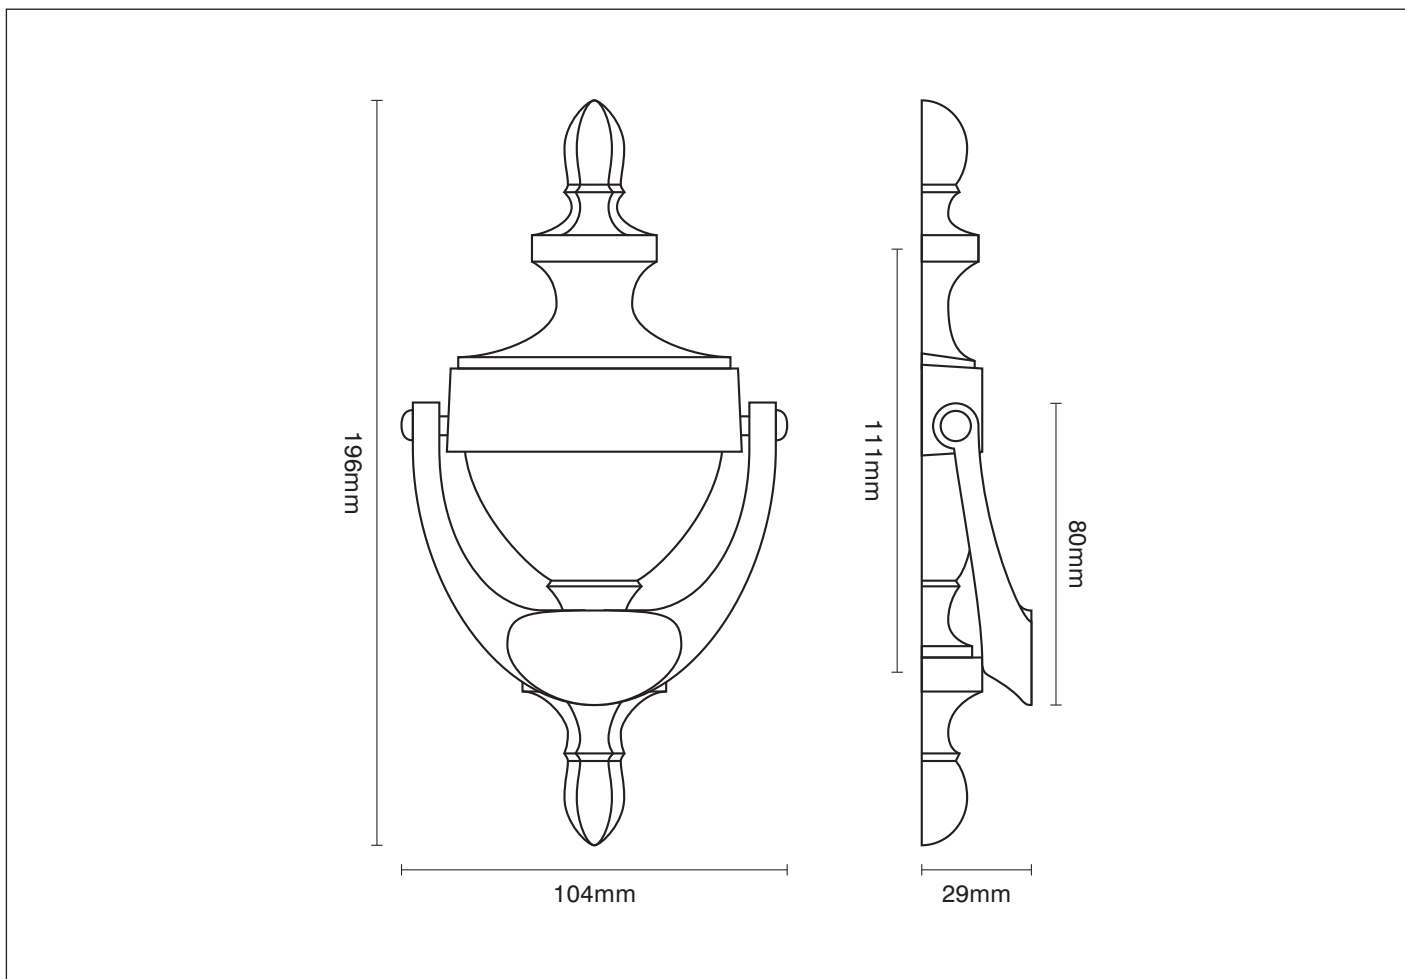

PRODUCT CODE

Option 105/B Adam door knocker

FURTHER INFORMATION

Option 105/B Adam door knocker

FINISHES

To view all the finishes available for this product please visit
www.traditionalwindowfittings.co.uk/gallery_contemporary