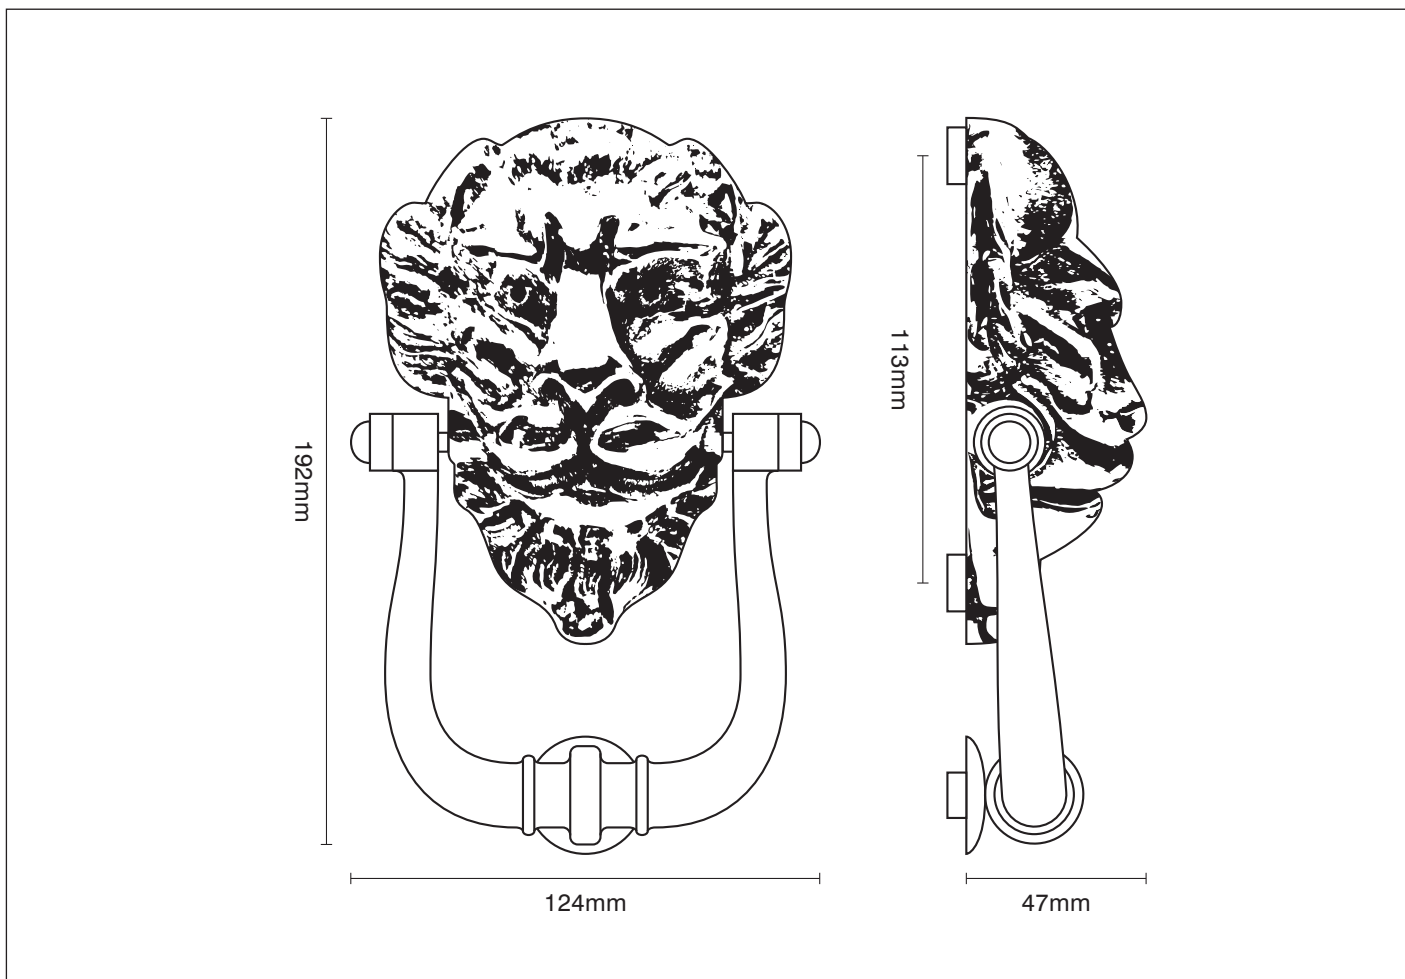

PRODUCT CODE

Option 105/C lion head door knocker

FURTHER INFORMATION

Option 105/C lion head door knocker

FINISHES

To view all the finishes available for this product please visit
www.traditionalwindowfittings.co.uk/gallery_contemporary

Please note that illustration sizes and finishes are approximate and for guidance only

8 Mill Road
 West Mersea
 Essex CO5 8RH
 T. 01206 804 317
 F. 01206 386 292
 E. info@twfl.co.uk