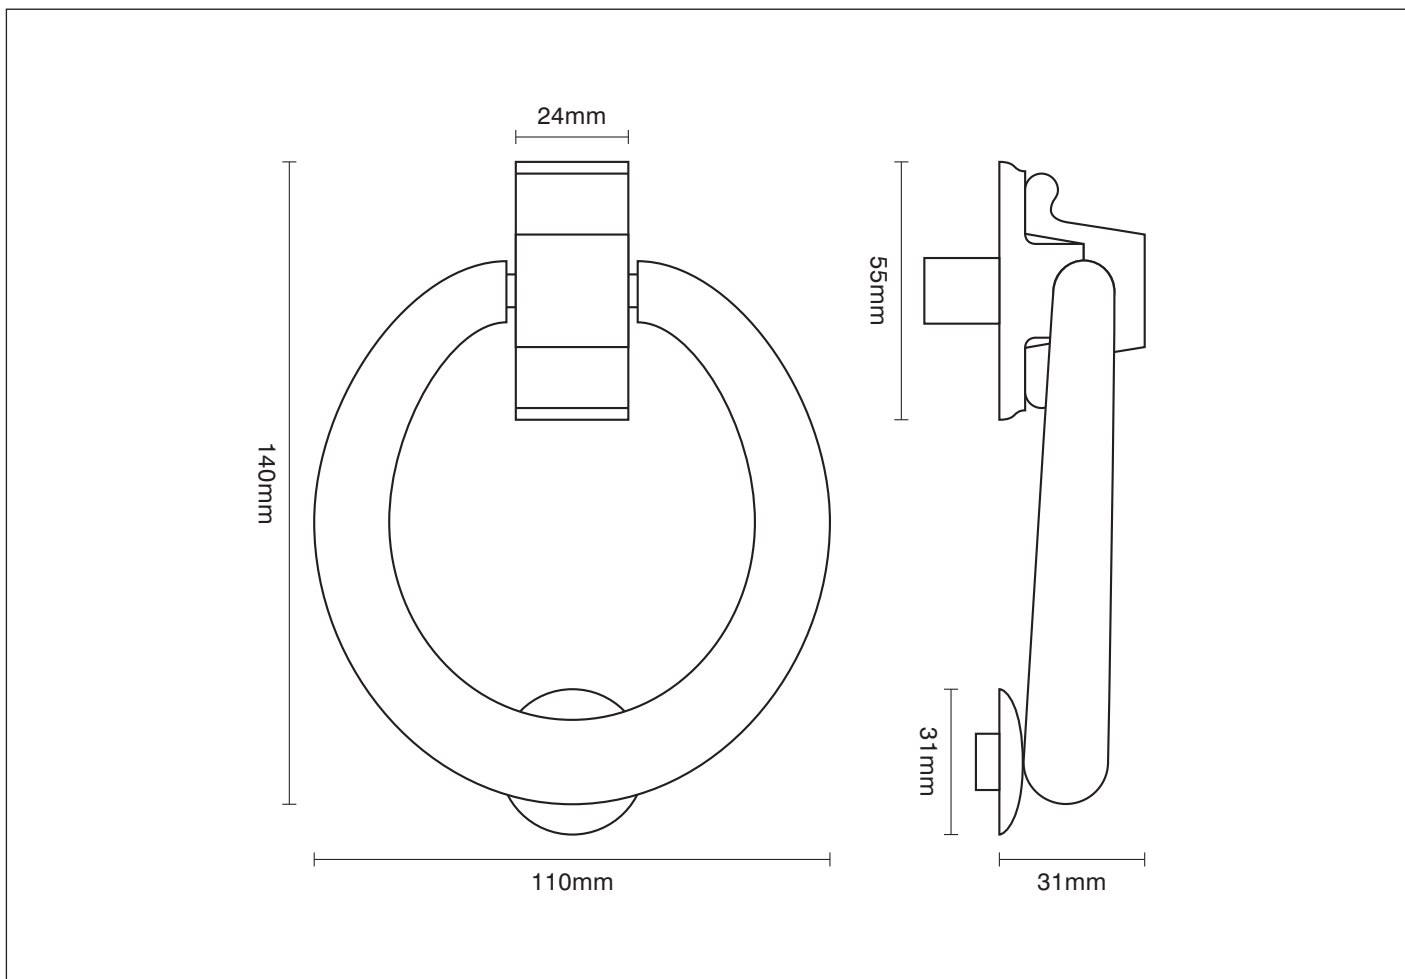

PRODUCT CODE

Option 105/D ring door knocker

FURTHER INFORMATION

Option 105/D ring door knocker

FINISHES

To view all the finishes available for this product please visit
www.traditionalwindowfittings.co.uk/gallery_contemporary

Please note that illustration sizes and finishes are approximate and for guidance only

8 Mill Road
 West Mersea
 Essex CO5 8RH
 T. 01206 804 317
 F. 01206 386 292
 E. info@twfl.co.uk