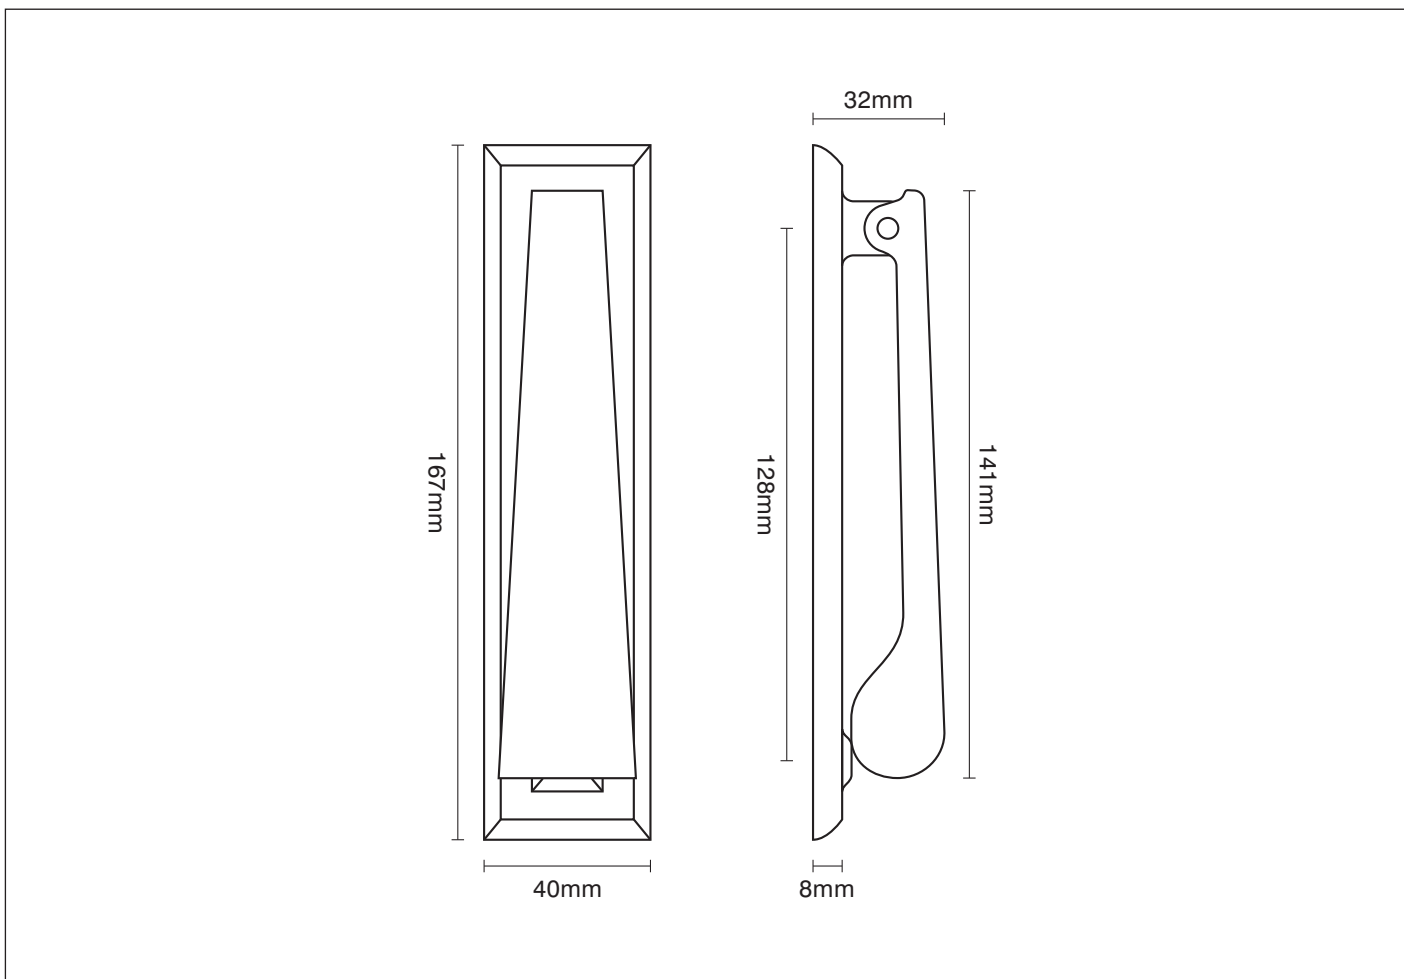

PRODUCT CODE

Option 105/E plain door knocker

FURTHER INFORMATION

Option 105/E plain door knocker

FINISHES

To view all the finishes available for this product please visit
www.traditionalwindowfittings.co.uk/gallery_contemporary

Please note that illustration sizes and finishes are approximate and for guidance only

8 Mill Road
 West Mersea
 Essex CO5 8RH
 T. 01206 804 317
 F. 01206 386 292
 E. info@twfl.co.uk