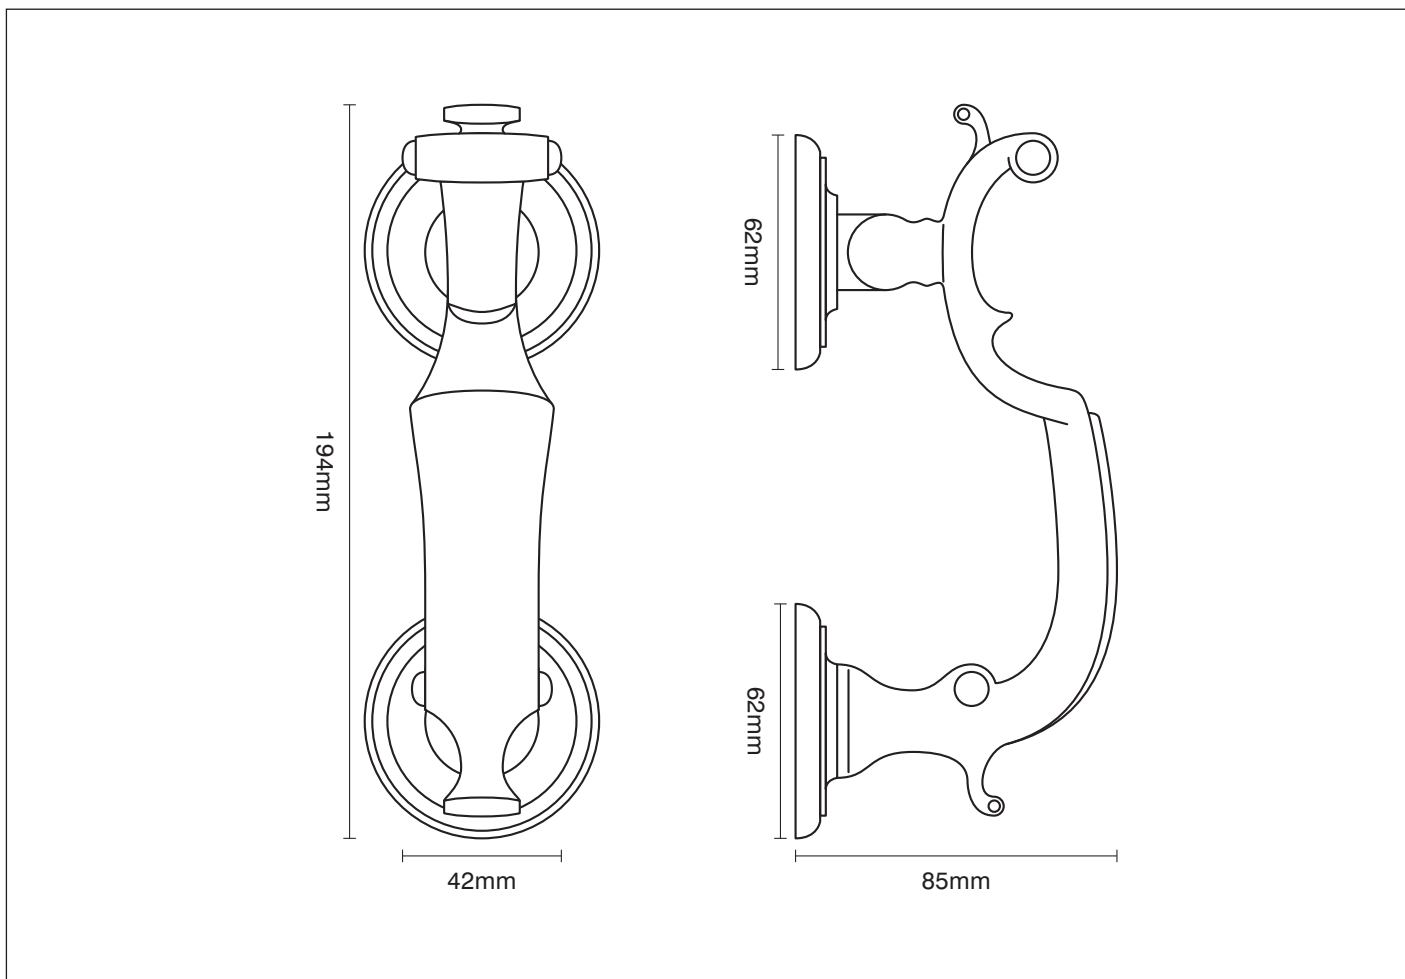

PRODUCT CODE

Option 105/F London door knocker

FURTHER INFORMATION

Option 105/F London door knocker

FINISHES

To view all the finishes available for this product please visit
www.traditionalwindowfittings.co.uk/gallery_contemporary