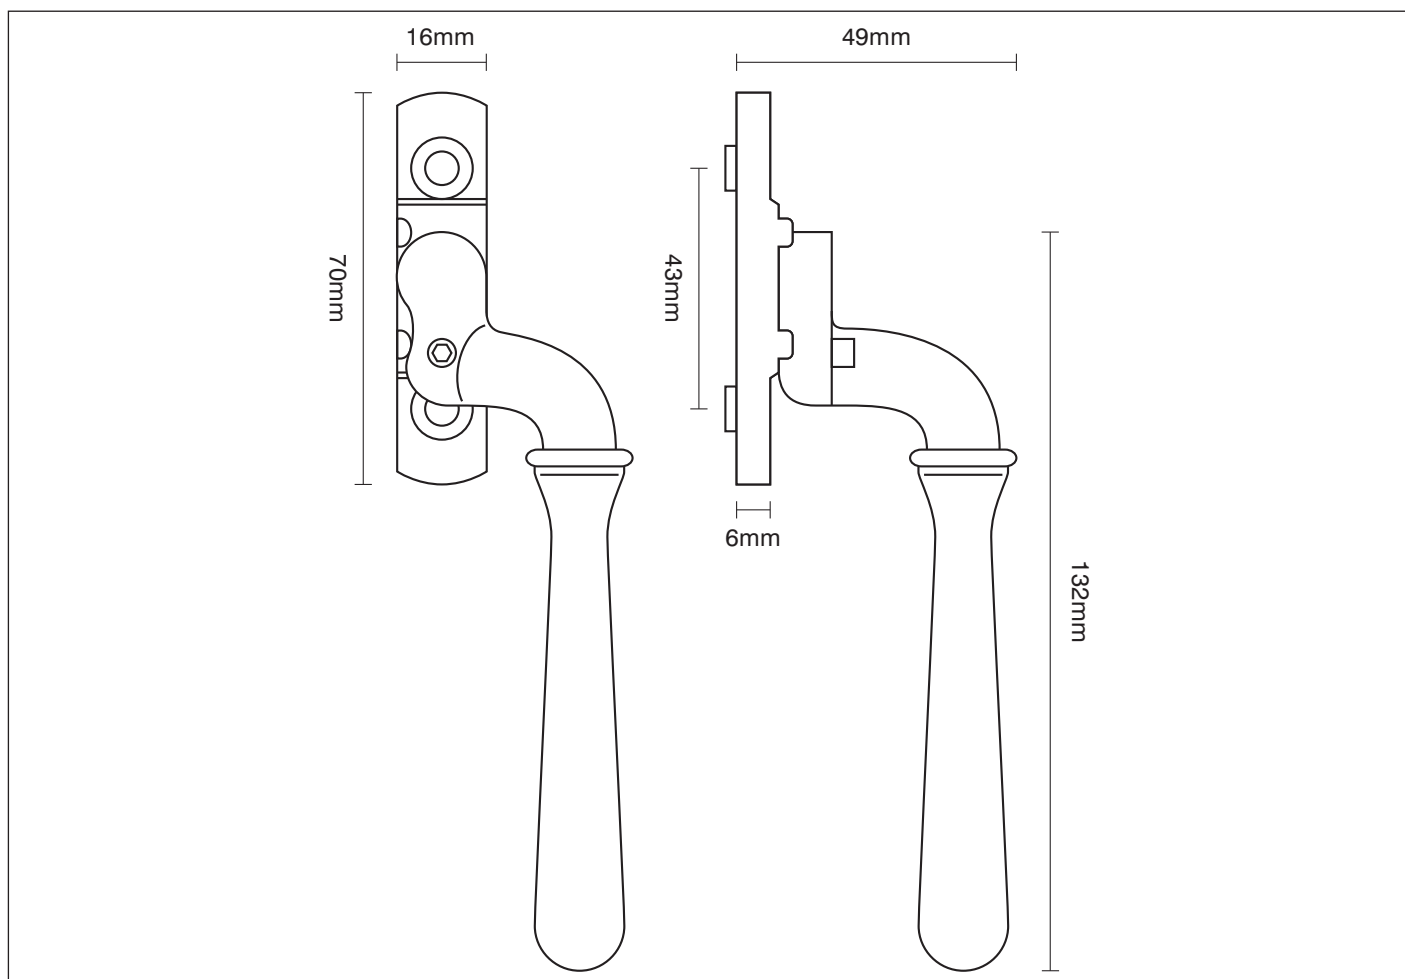

PRODUCT CODE**Option 101/A offset bulbend Espag handle****FURTHER INFORMATION****Option 101/A offset bulbend Espag handle**

These handles are either Right or Left hand.

FINISHES

To view all the finishes available for this product please visit
www.traditionalwindowfittings.co.uk/gallery_contemporary

Please note that illustration sizes and finishes are approximate and for guidance only

8 Mill Road
 West Mersea
 Essex CO5 8RH
 T. 01206 804 317
 F. 01206 386 292
 E. info@twfl.co.uk