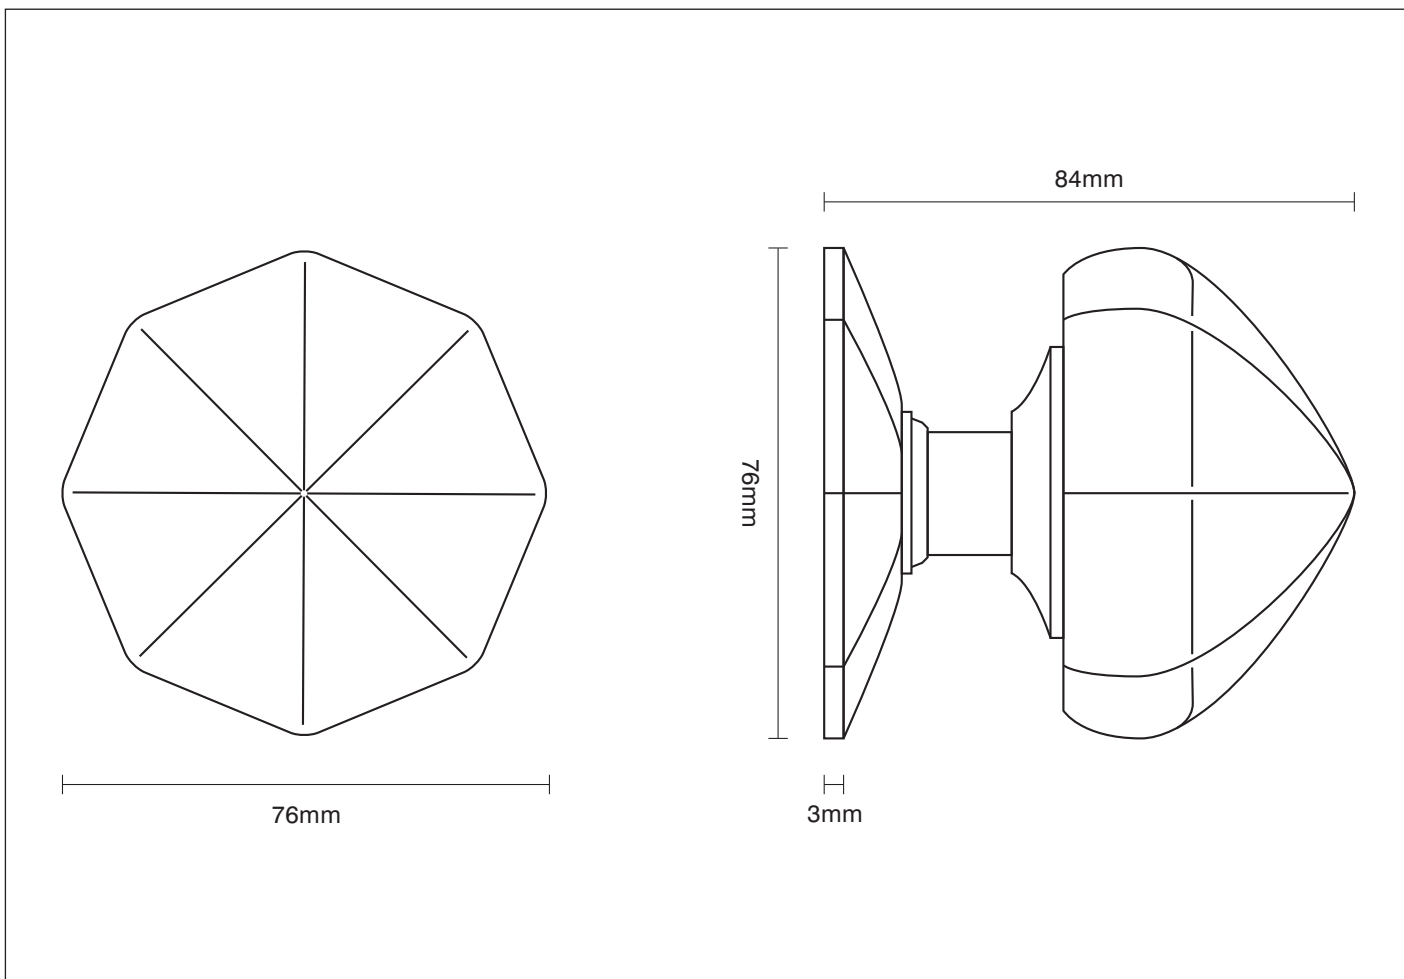

PRODUCT CODE

Option 106 octagon door pull

FURTHER INFORMATION

Option 106 octagon door pull

FINISHES

To view all the finishes available for this product please visit
www.traditionalwindowfittings.co.uk/gallery_contemporary