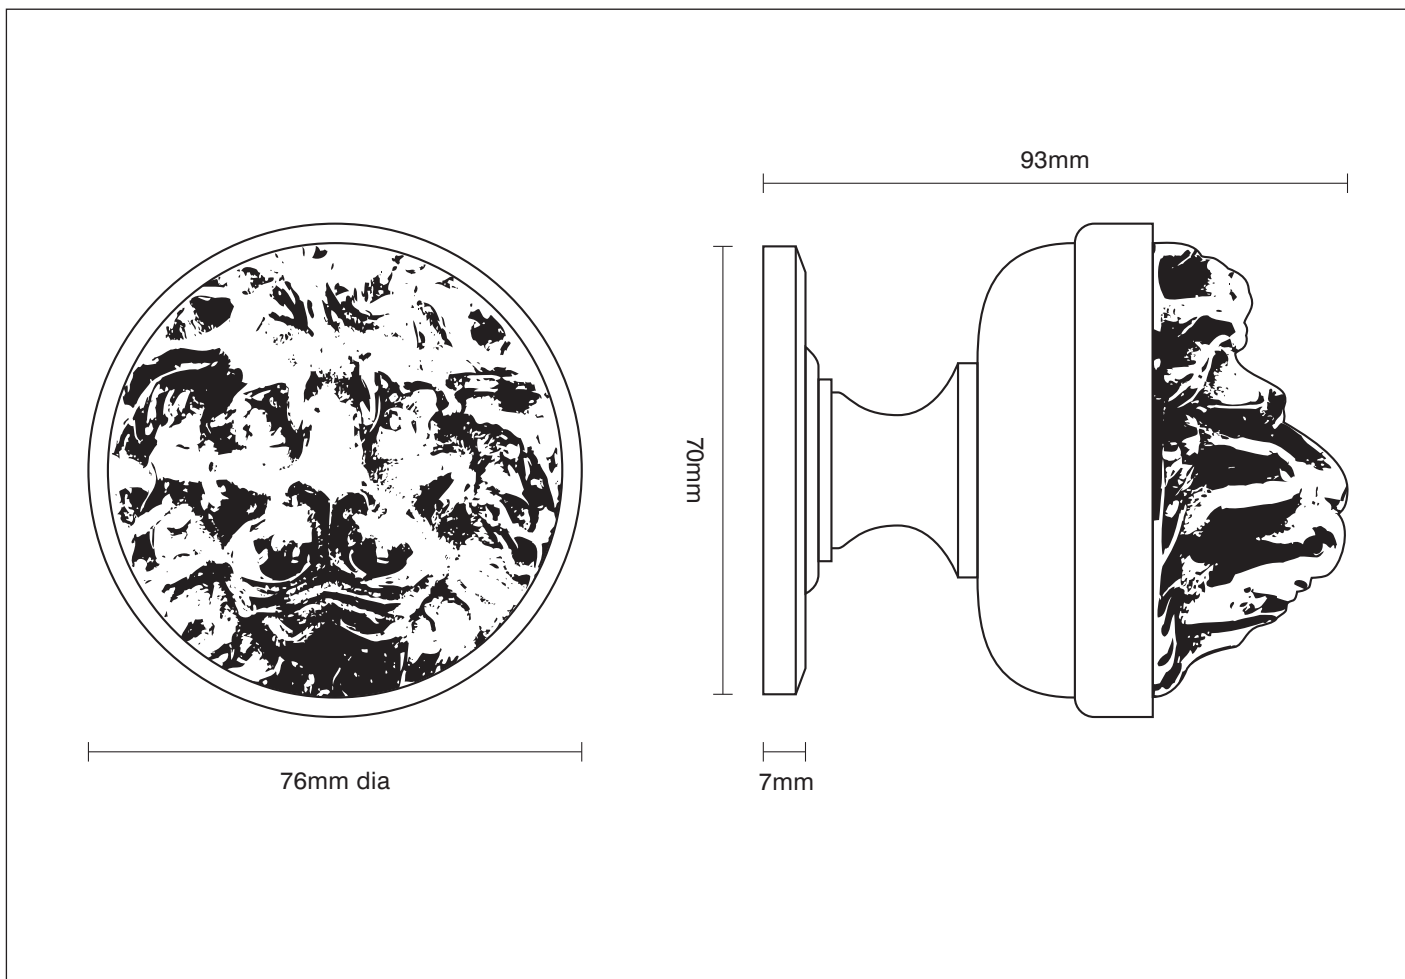

PRODUCT CODE

Option 106/A lions head door pull

FURTHER INFORMATION

Option 106/A lions head door pull

FINISHES

To view all the finishes available for this product please visit
www.traditionalwindowfittings.co.uk/gallery_contemporary