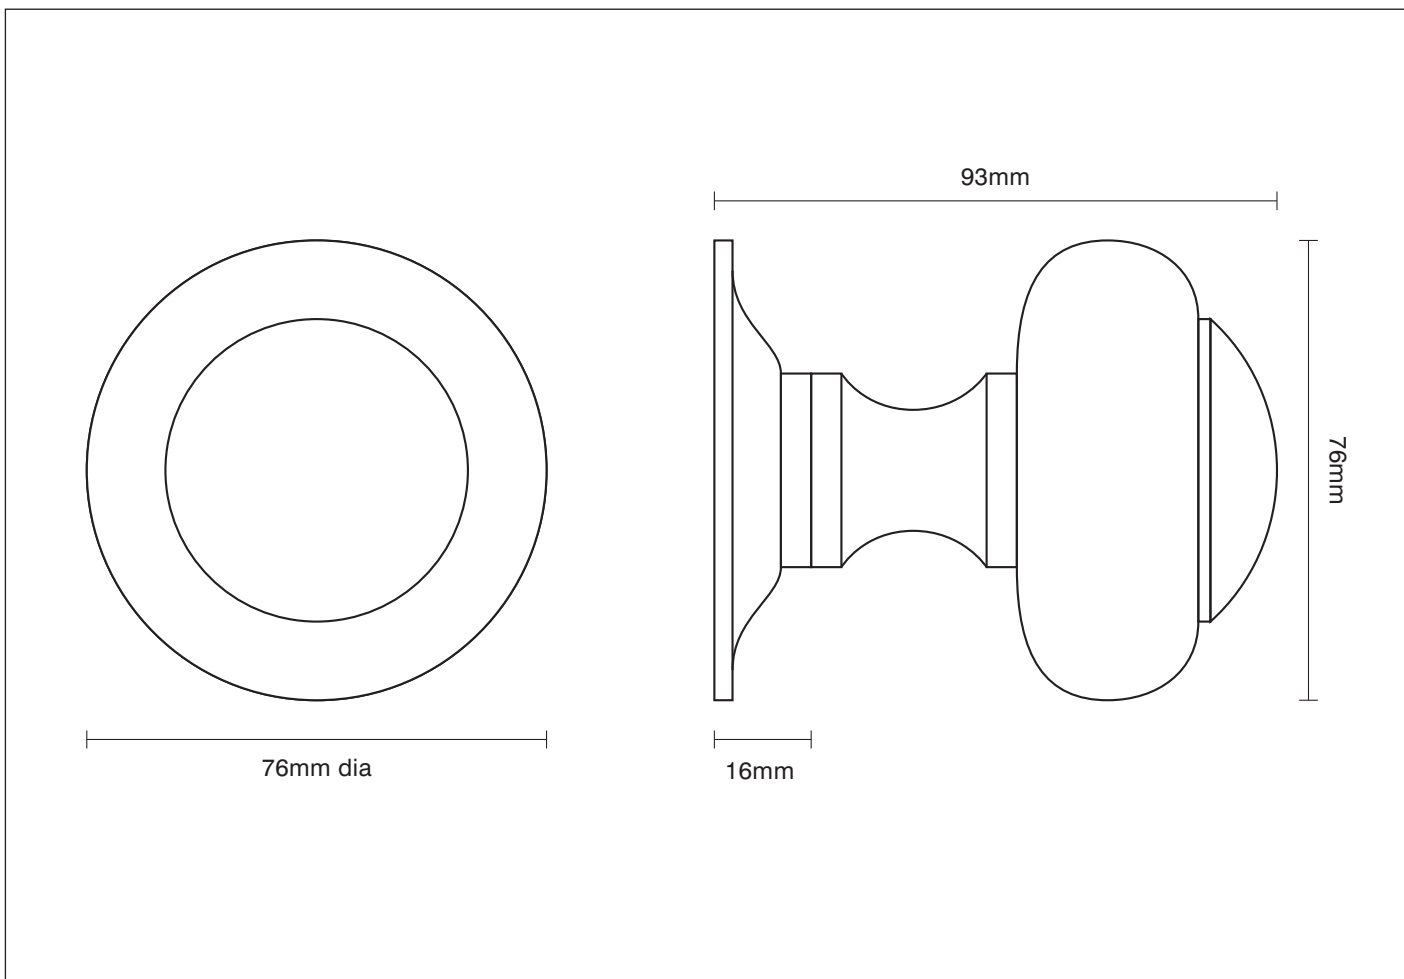

PRODUCT CODE

Option 106/B round door pull

FURTHER INFORMATION

Option 106/B round door pull

FINISHES

To view all the finishes available for this product please visit
www.traditionalwindowfittings.co.uk/gallery_contemporary