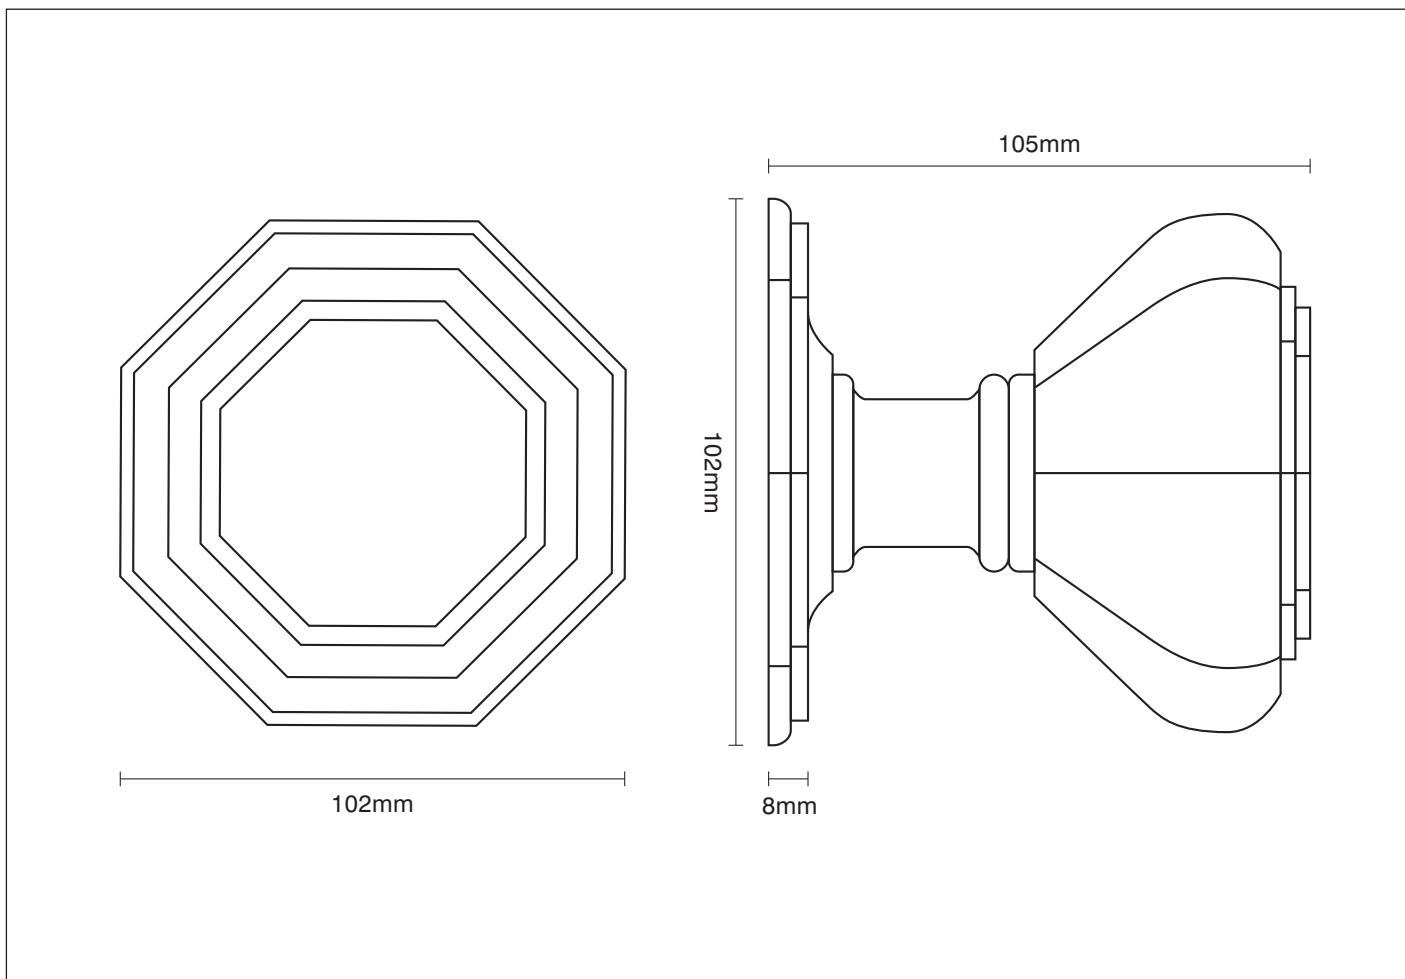

PRODUCT CODE

Option 106/C octagon door pull (102mm)

FURTHER INFORMATION

Option 106/C octagon door pull (102mm)

FINISHES

To view all the finishes available for this product please visit
www.traditionalwindowfittings.co.uk/gallery_contemporary