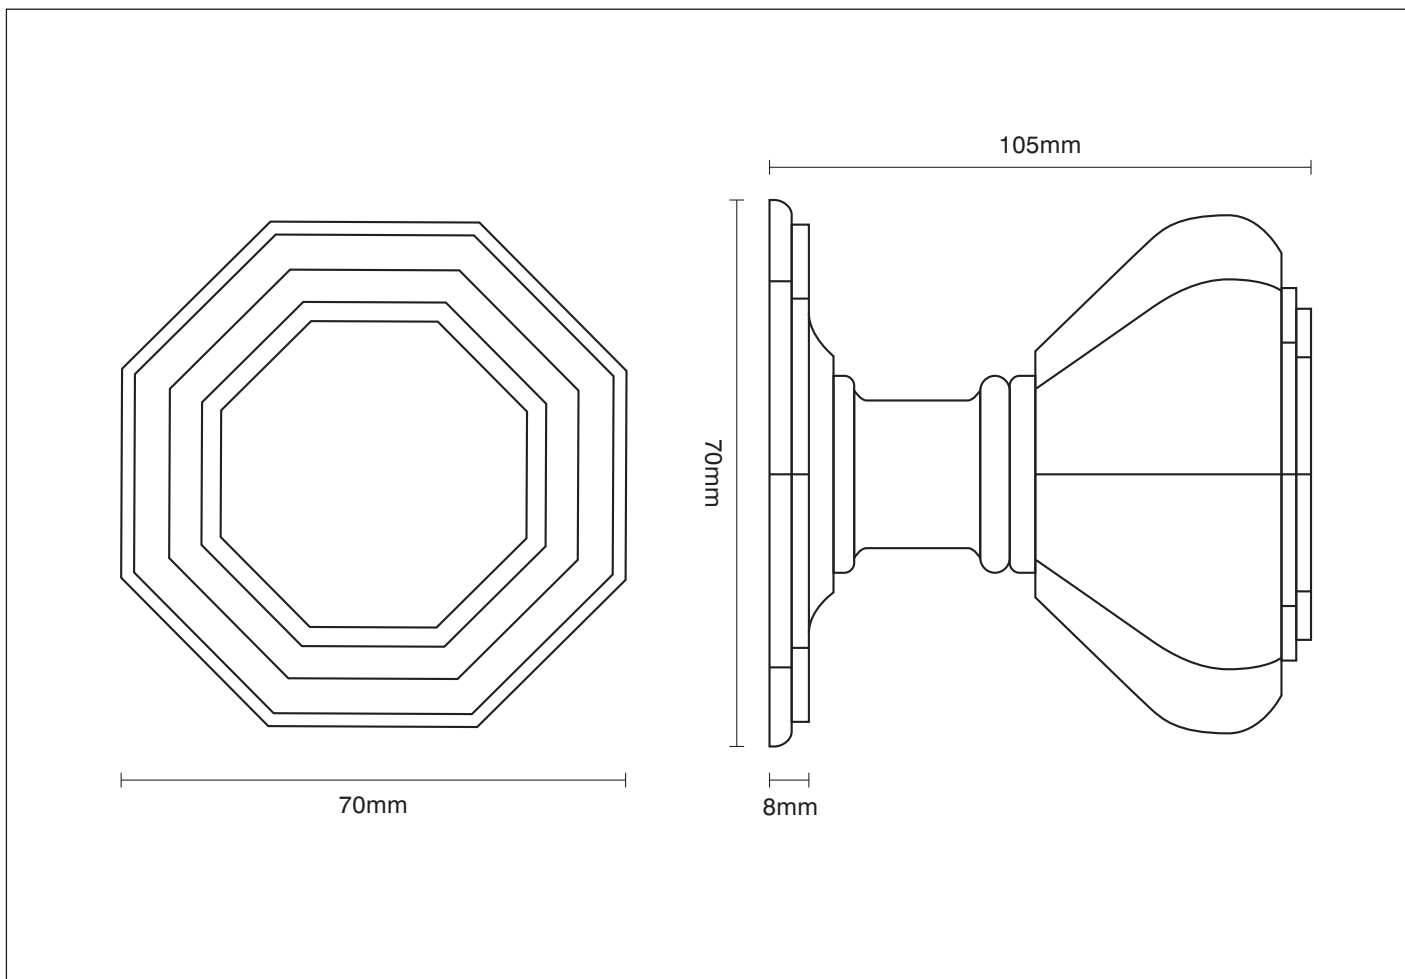

PRODUCT CODE

Option 106/C1 octagon door pull (70mm)

FURTHER INFORMATION

Option 106/C1 octagon door pull (70mm)

FINISHES

To view all the finishes available for this product please visit
www.traditionalwindowfittings.co.uk/gallery_contemporary