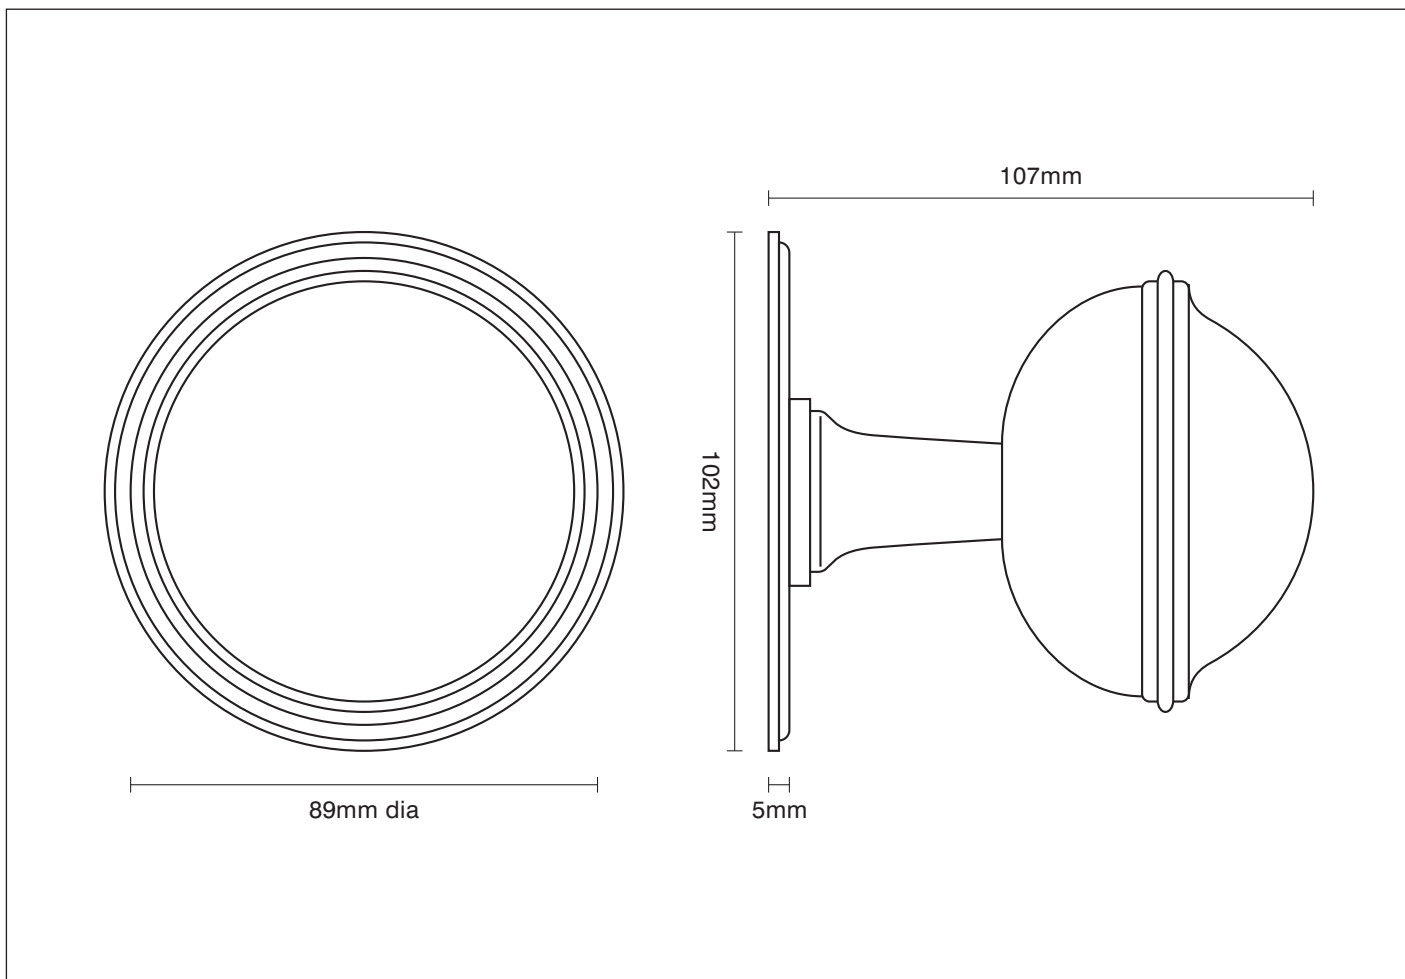

PRODUCT CODE

Option 106/D round door pull

FURTHER INFORMATION

Option 106/D round door pull

FINISHES

To view all the finishes available for this product please visit
www.traditionalwindowfittings.co.uk/gallery_contemporary