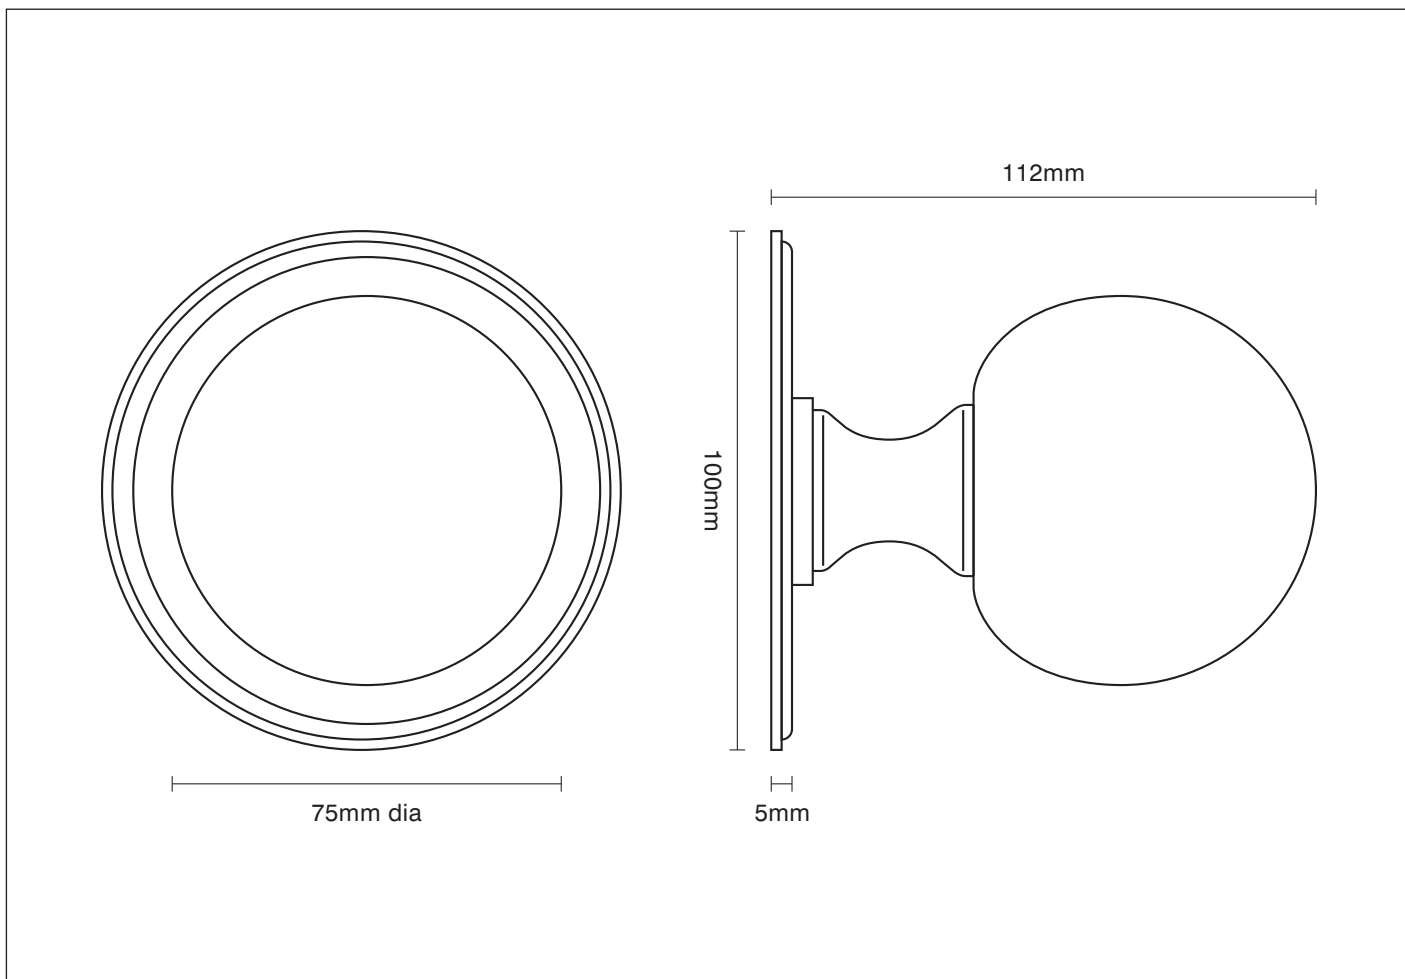

PRODUCT CODE

Option 106/E ball door pull

FURTHER INFORMATION

Option 106/E ball door pull

FINISHES

To view all the finishes available for this product please visit
www.traditionalwindowfittings.co.uk/gallery_contemporary