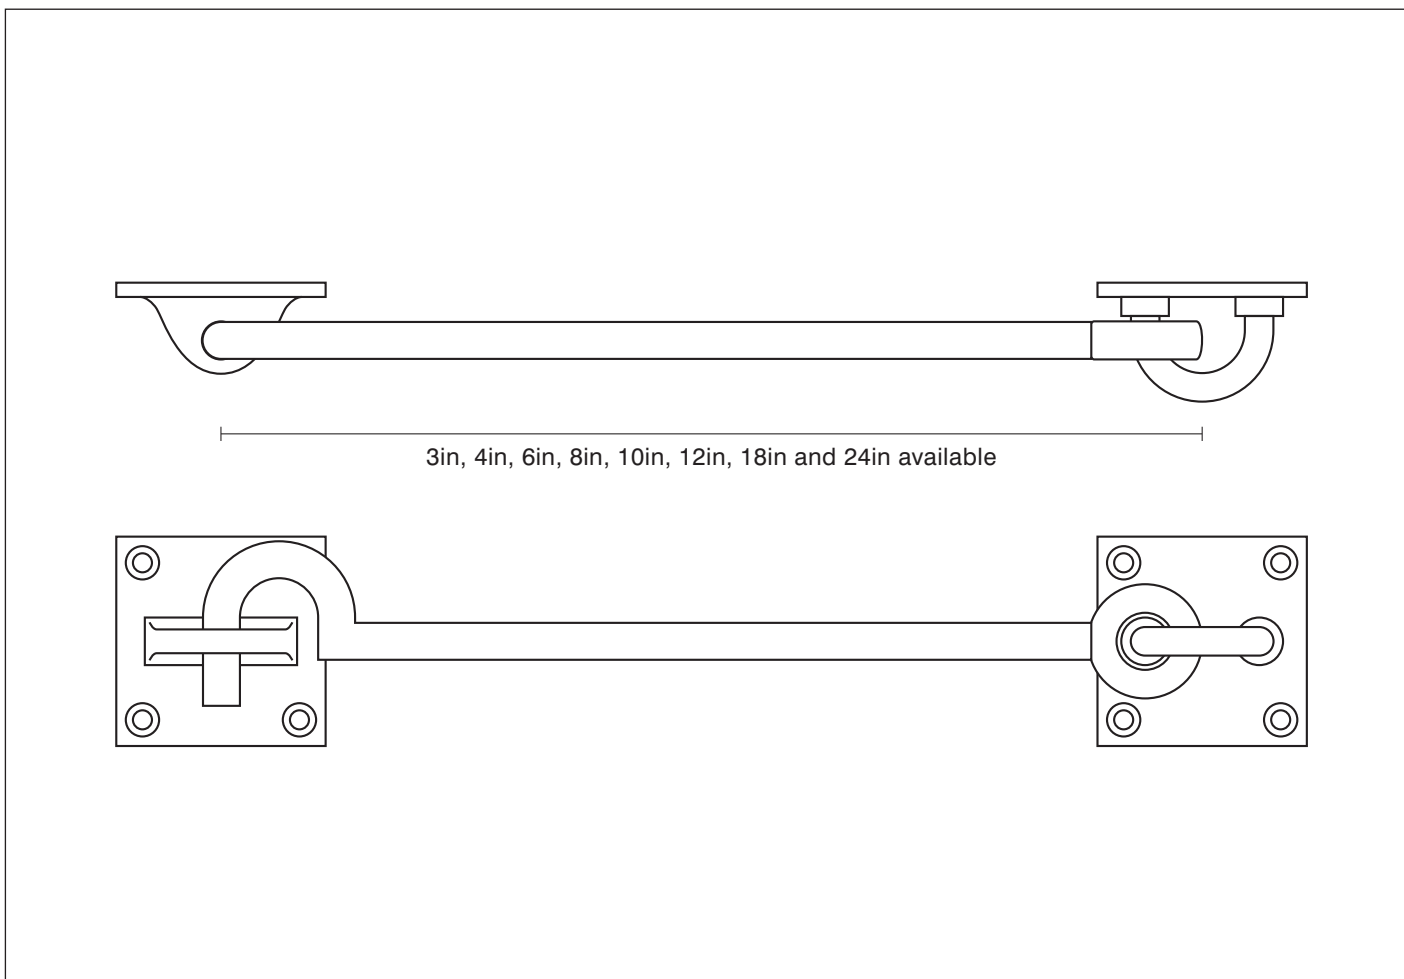

**PRODUCT CODE**

Option 107 cabin hook (All sizes)

**FURTHER INFORMATION**

Option 107 cabin hook (All sizes)

**FINISHES**

To view all the finishes available for this product please visit  
[www.traditionalwindowfittings.co.uk/gallery\\_contemporary](http://www.traditionalwindowfittings.co.uk/gallery_contemporary)

Please note that illustration sizes and finishes are approximate and for guidance only

8 Mill Road  
 West Mersea  
 Essex CO5 8RH  
 T. 01206 804 317  
 F. 01206 386 292  
 E. info@twfl.co.uk