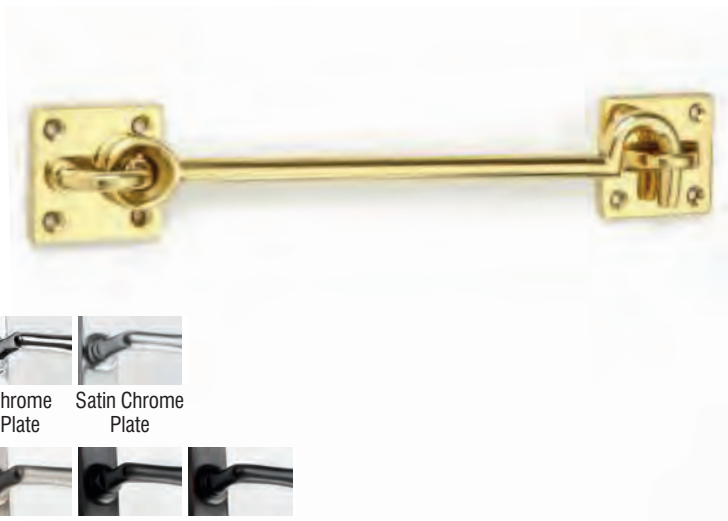

**PRODUCT CODE**

Option 107 cabin hook (All sizes)

**FURTHER INFORMATION**

Option 107 cabin hook (All sizes)

**FINISHES**

To view all the finishes available for this product please visit  
[www.traditionalwindowfittings.co.uk/gallery\\_contemporary](http://www.traditionalwindowfittings.co.uk/gallery_contemporary)