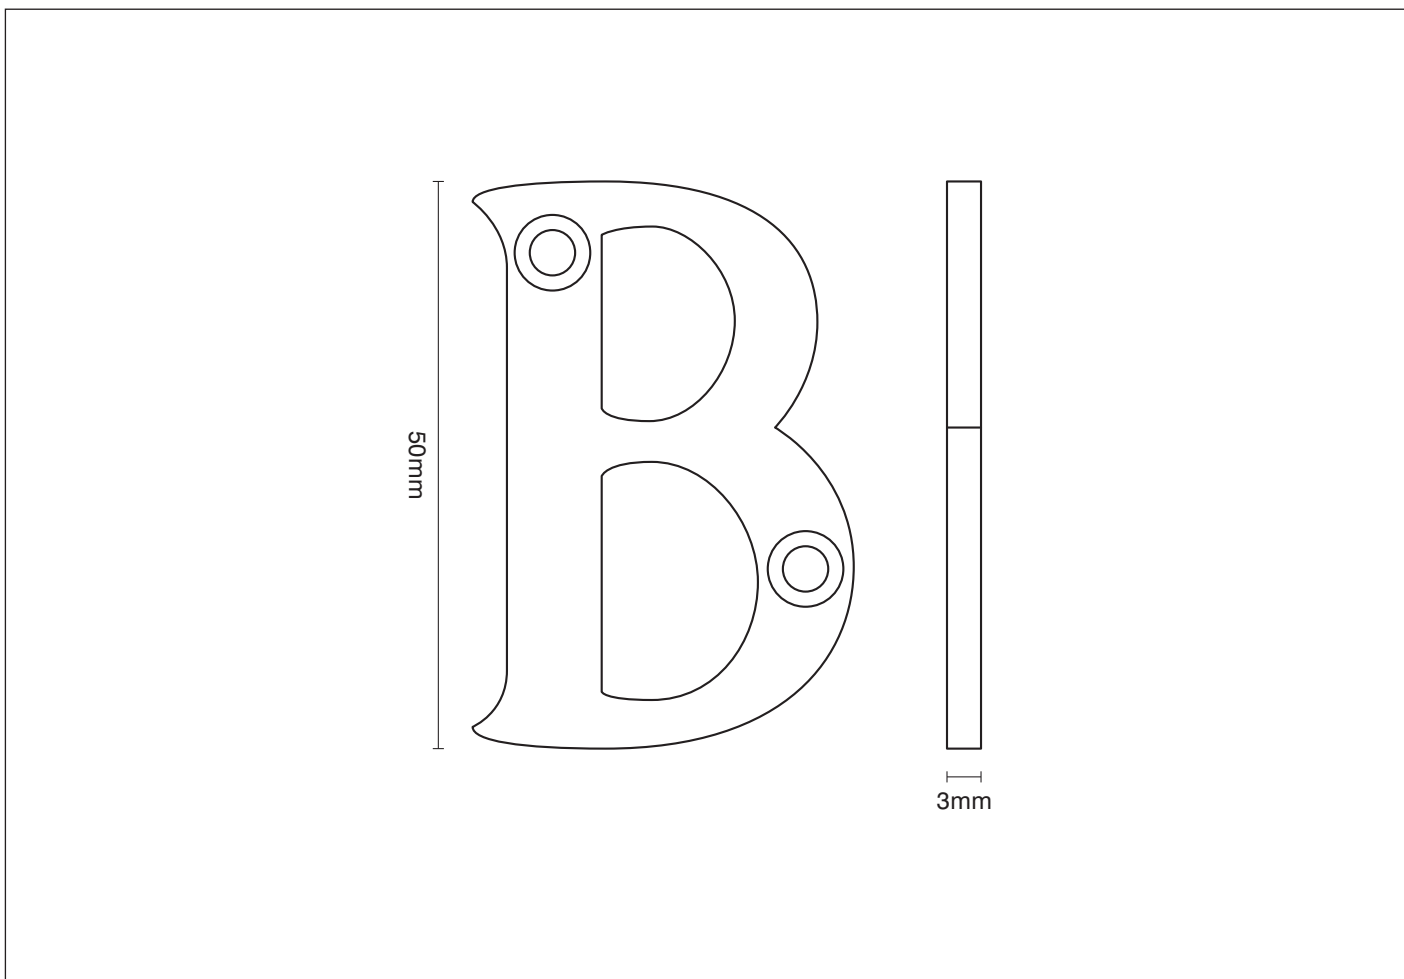

**PRODUCT CODE**

Option 111L 2 inch letters

**FURTHER INFORMATION**

Option 111L 2 inch letters

**FINISHES**

To view all the finishes available for this product please visit  
[www.traditionalwindowfittings.co.uk/gallery\\_contemporary](http://www.traditionalwindowfittings.co.uk/gallery_contemporary)