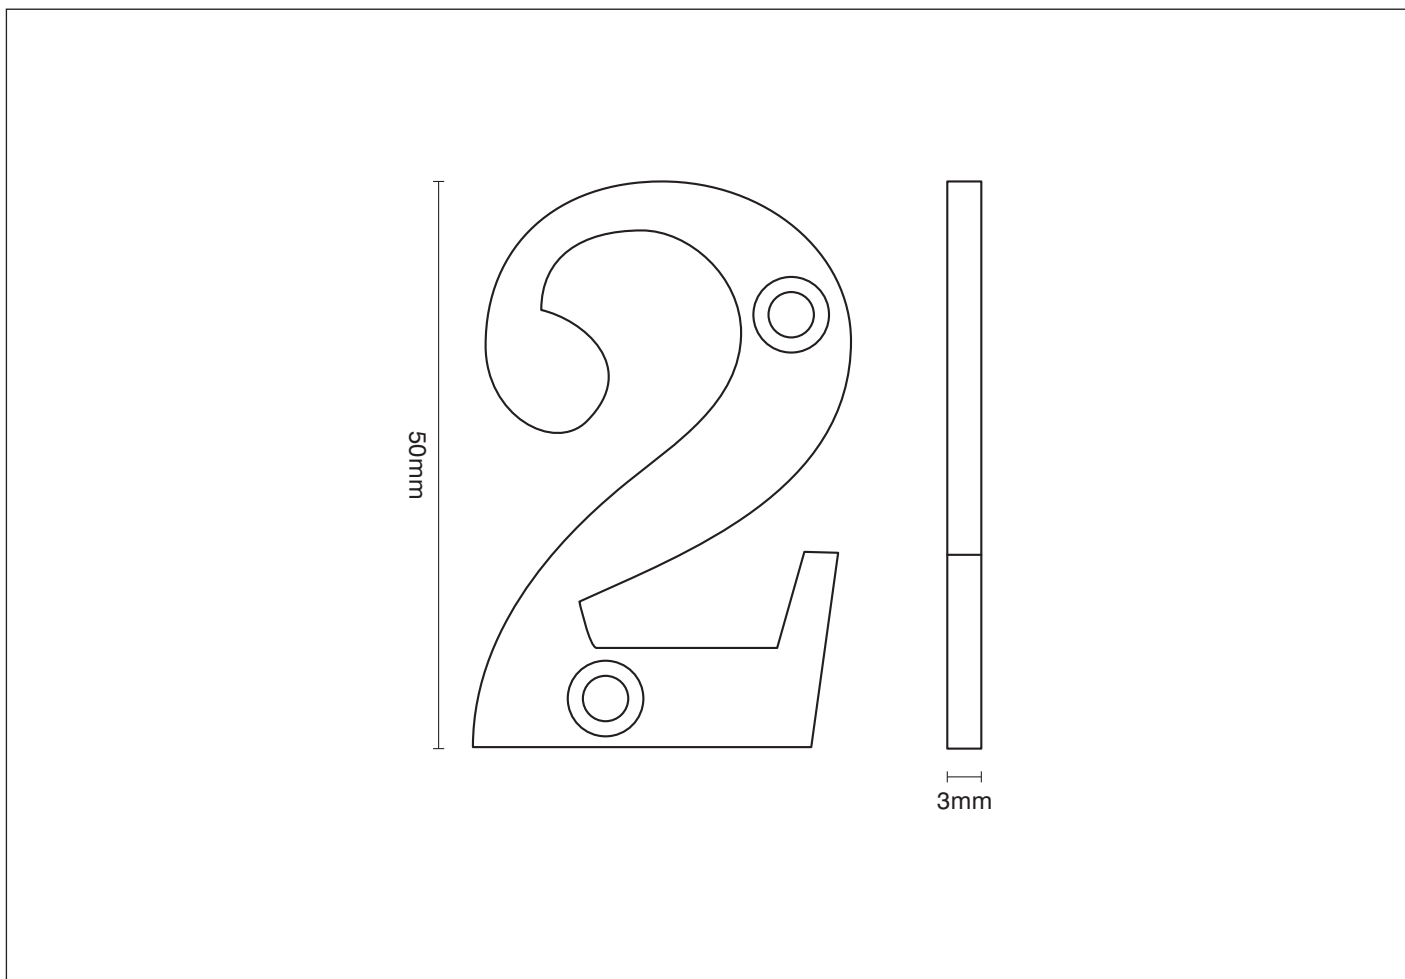

**PRODUCT CODE**

Option 111N 2 inch numerals

**FURTHER INFORMATION**

Option 111N 2 inch numerals

**FINISHES**

To view all the finishes available for this product please visit  
[www.traditionalwindowfittings.co.uk/gallery\\_contemporary](http://www.traditionalwindowfittings.co.uk/gallery_contemporary)