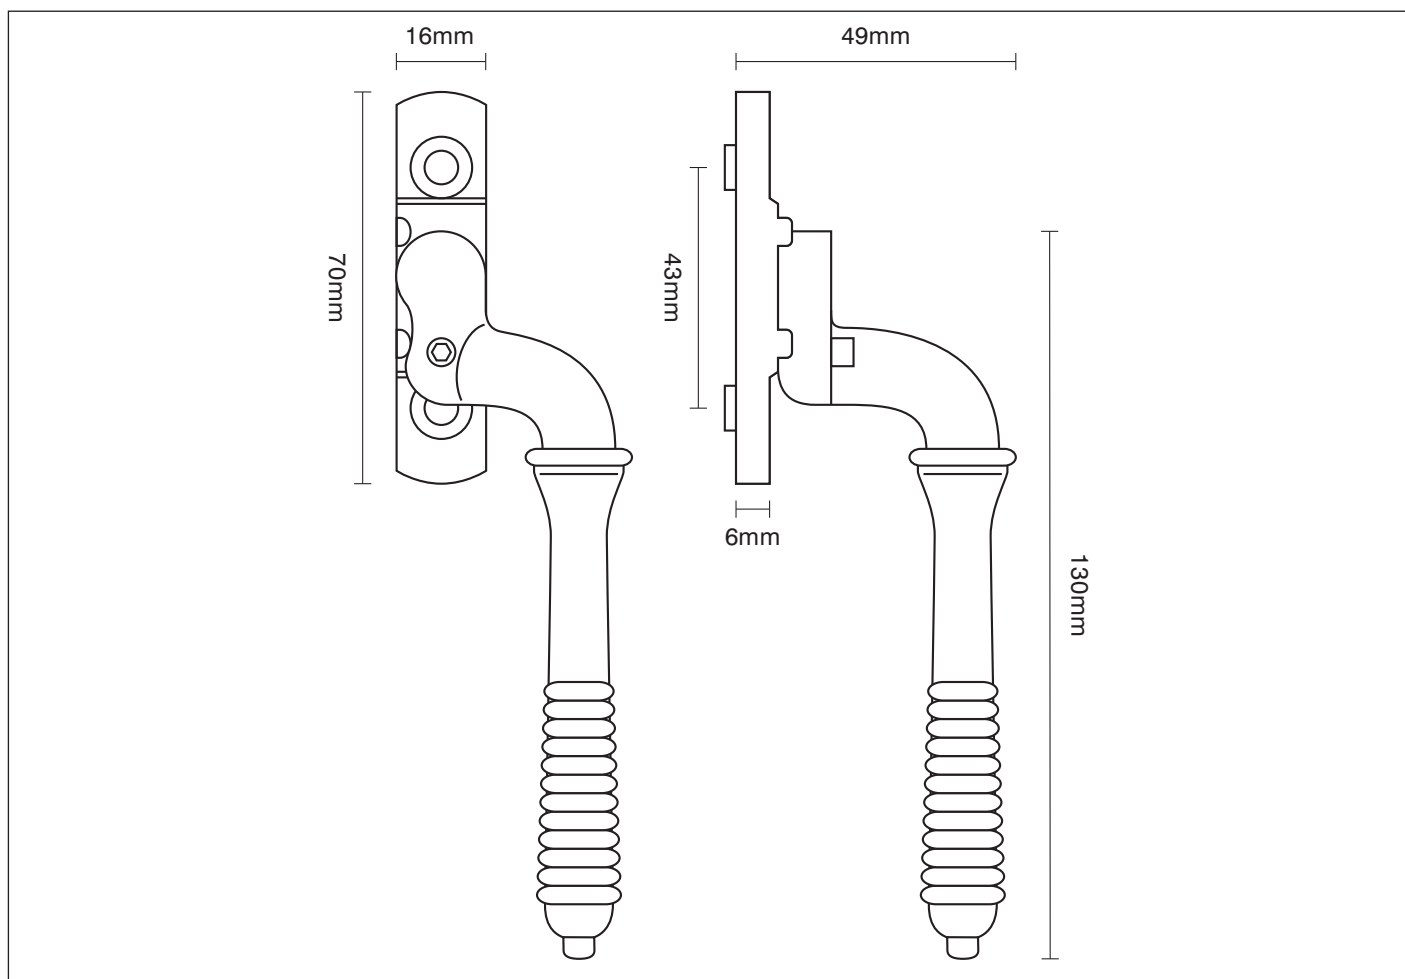

PRODUCT CODE**Option 101/B offset reeded Espag handle****FURTHER INFORMATION****Option 101/B offset reeded Espag handle**

These handles are either Right or Left hand.

FINISHES

To view all the finishes available for this product please visit
www.traditionalwindowfittings.co.uk/gallery_contemporary