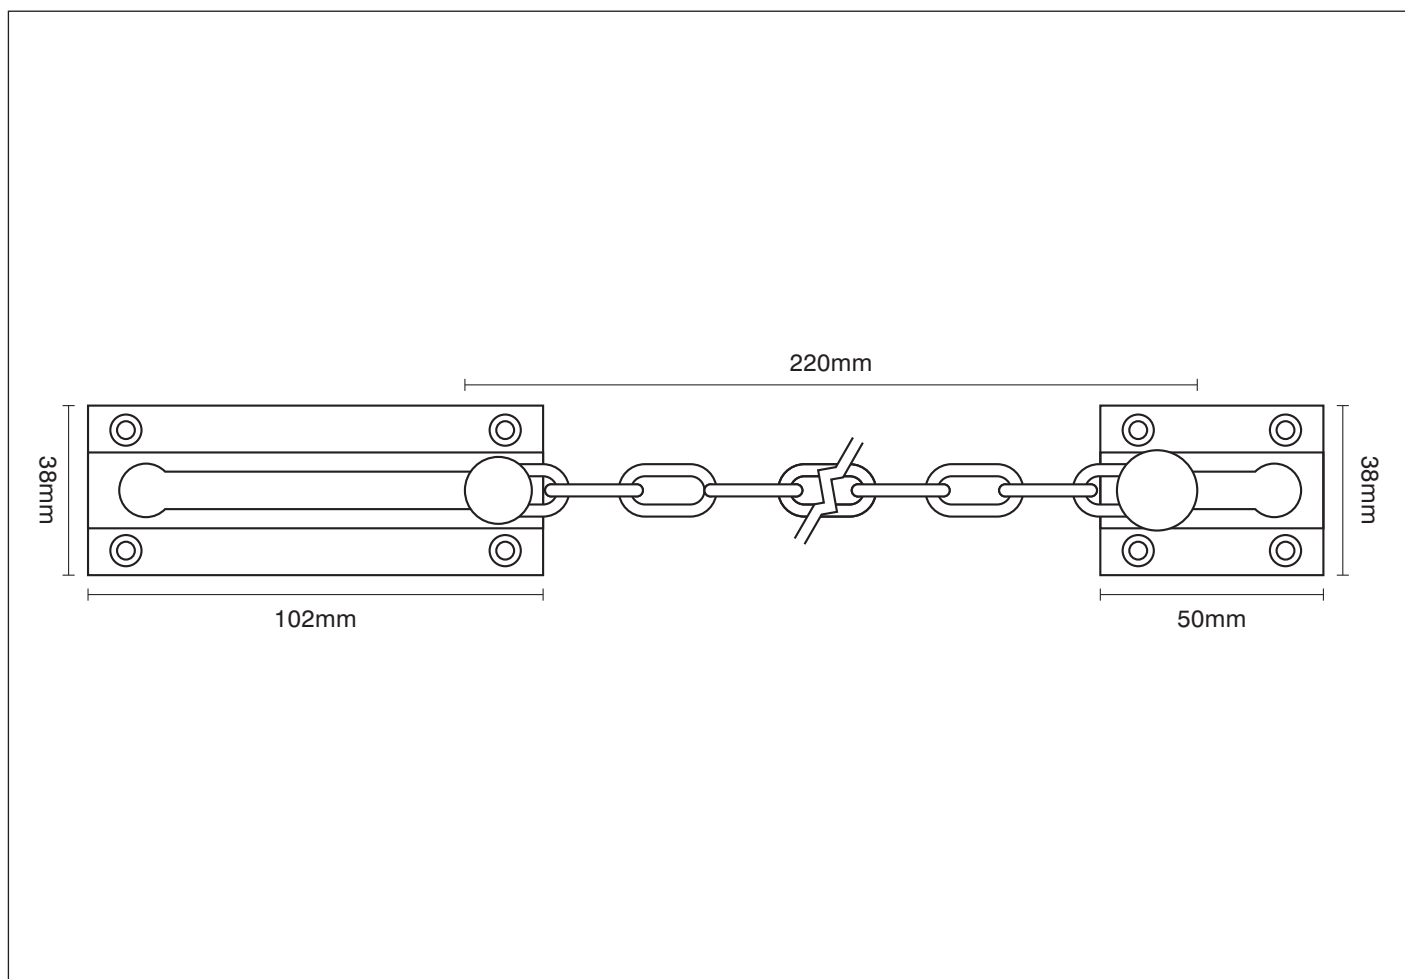

PRODUCT CODE

Option 112 heavy duty door chain

**FURTHER INFORMATION**

Option 112 heavy duty door chain

**FINISHES**

Polished Brass Satin Brass Antique Brass Chrome Plate Satin Chrome Plate

Satin Nickel Plate Polished Nickel Plate Pearl Nickel Plate Imitation Bronze Metal Antique

To view all the finishes available for this product please visit
www.traditionalwindowfittings.co.uk/gallery_contemporary

Please note that illustration sizes and finishes are approximate and for guidance only