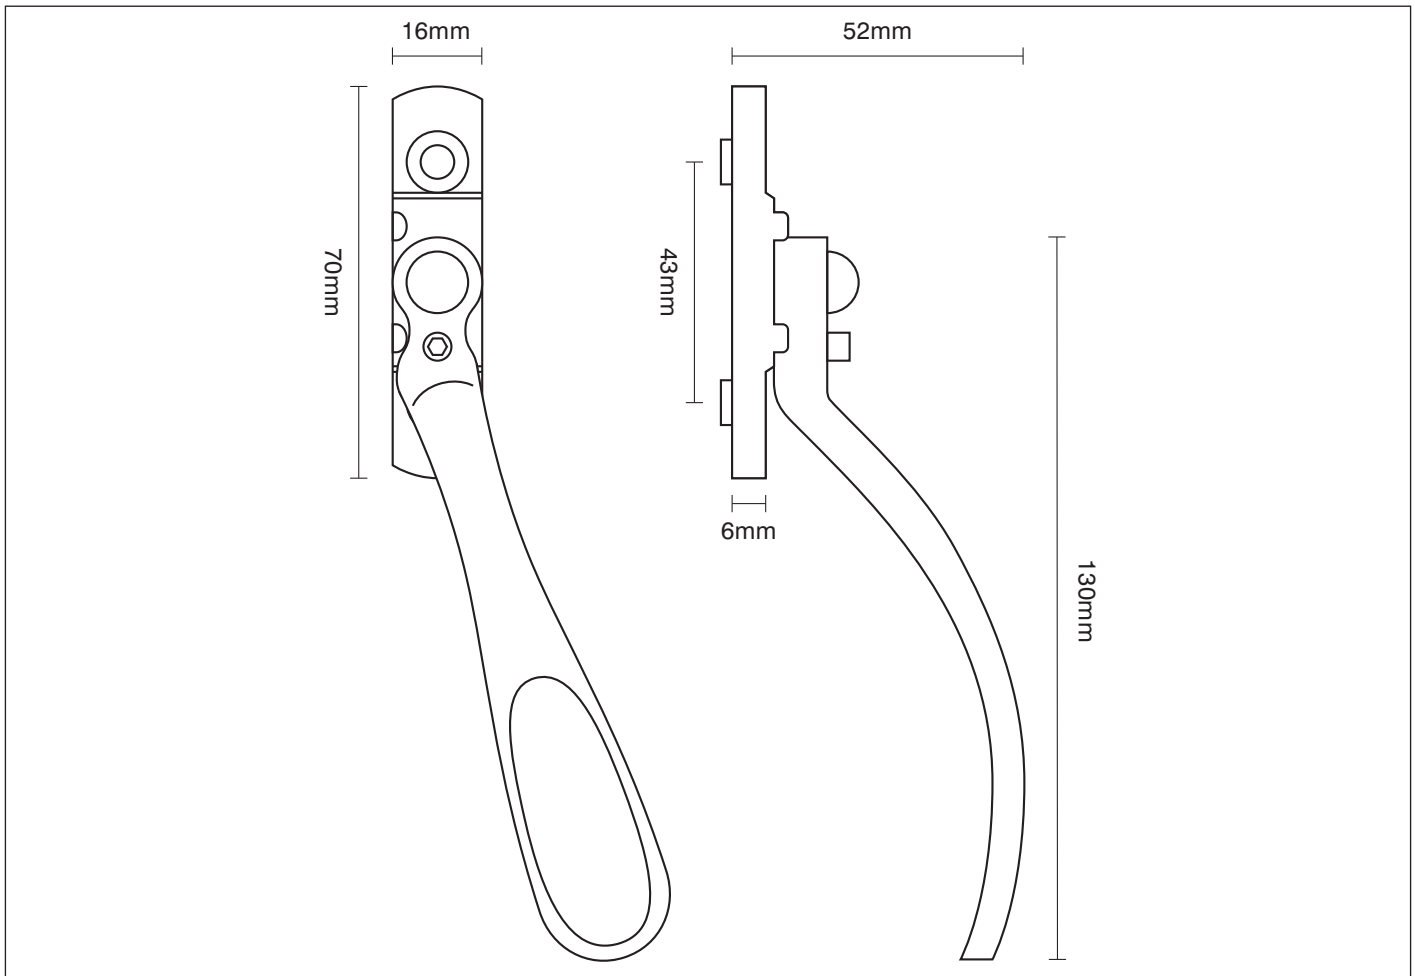

PRODUCT CODE

Option 101/C offset spoon Espag handle

**FURTHER INFORMATION**

Option 101/C offset spoon Espag handle

These handles are either Right or Left hand.

FINISHES

To view all the finishes available for this product please visit
www.traditionalwindowfittings.co.uk/gallery_contemporary