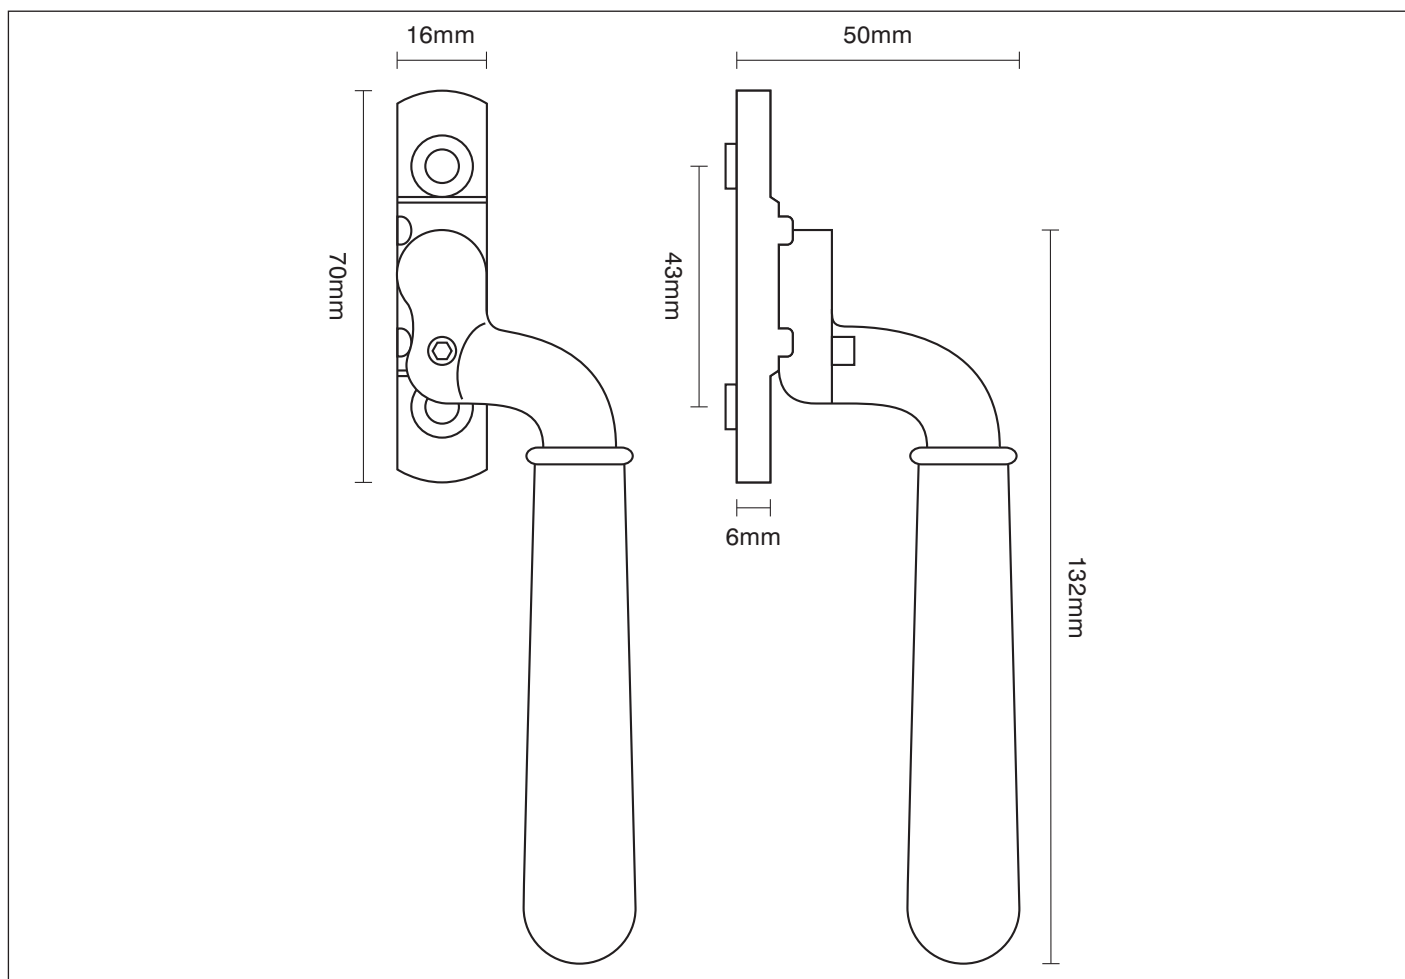

PRODUCT CODE**Option 101/D offset bulbous Espag handle****FURTHER INFORMATION****Option 101/D offset bulbous Espag handle**

These handles are either Right or Left hand.

FINISHES

To view all the finishes available for this product please visit
www.traditionalwindowfittings.co.uk/gallery_contemporary

Please note that illustration sizes and finishes are approximate and for guidance only

8 Mill Road
 West Mersea
 Essex CO5 8RH
 T. 01206 804 317
 F. 01206 386 292
 E. info@twfl.co.uk