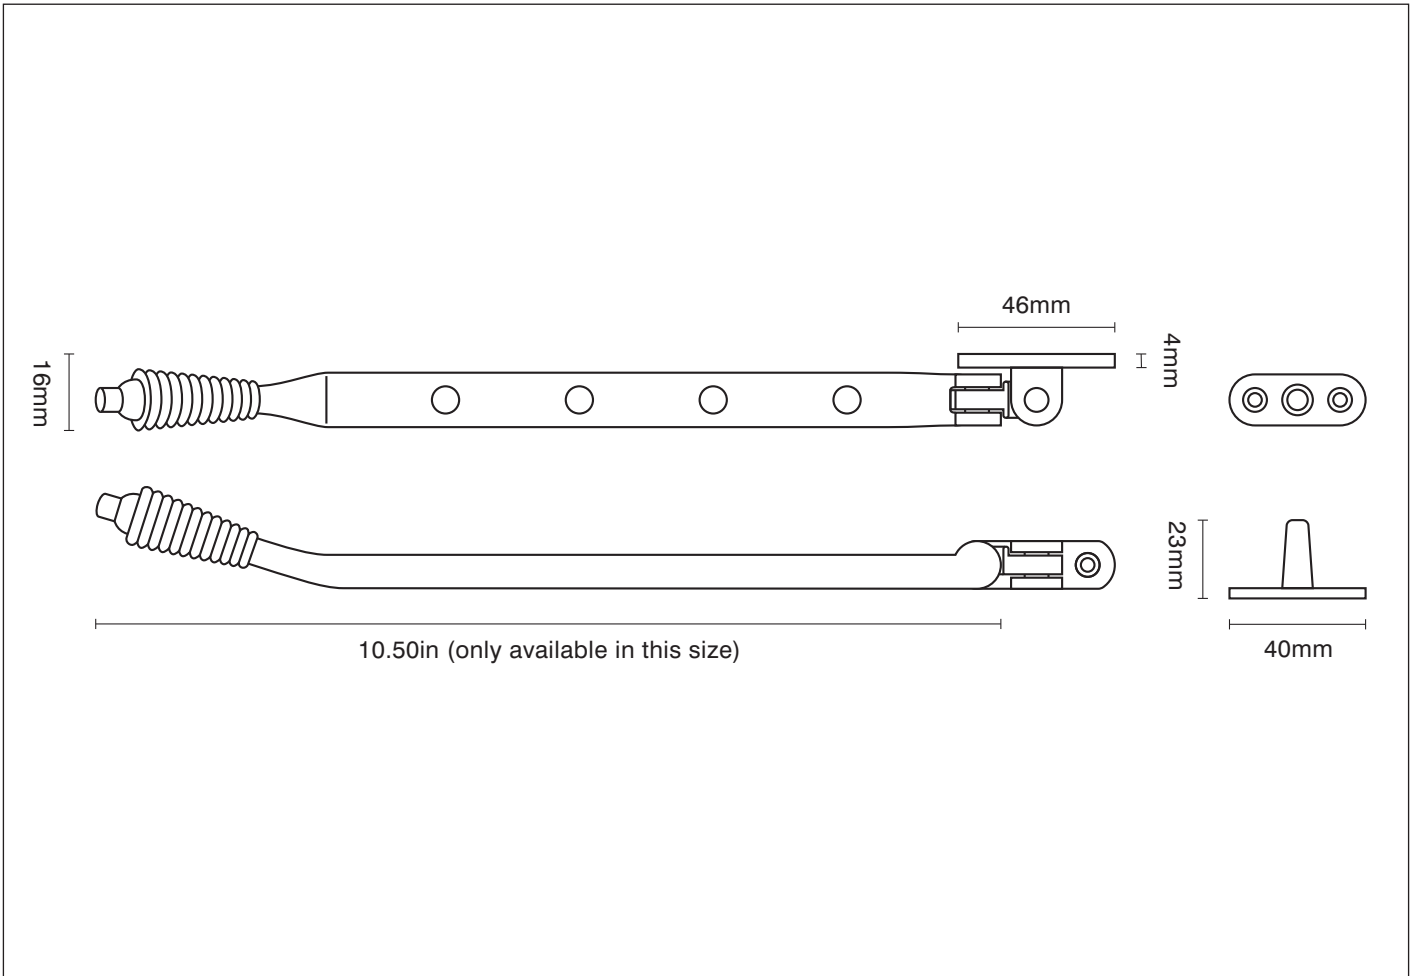

PRODUCT CODE Option 102/B reeded pegstay

FURTHER INFORMATION

Option 102/B reeded pegstay

FINISHES

To view all the finishes available for this product please visit
www.traditionalwindowfittings.co.uk/gallery_contemporary

Please note that illustration sizes and finishes are approximate and for guidance only

8 Mill Road
 West Mersea
 Essex CO5 8RH
 T. 01206 804 317
 F. 01206 386 292
 E. info@twfl.co.uk