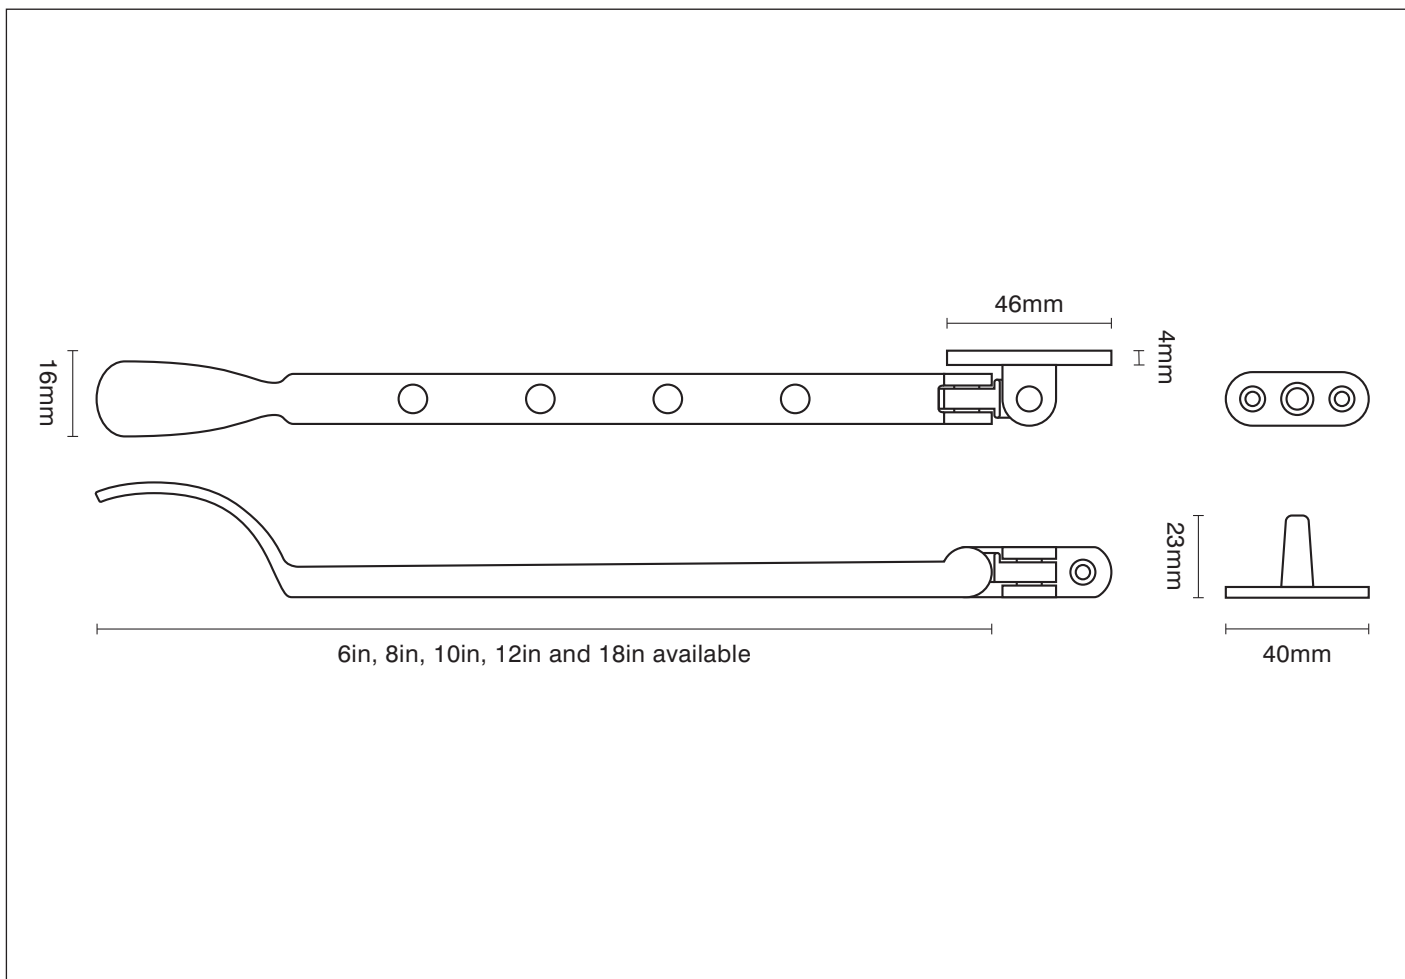

PRODUCT CODE Option 102/C spoon pegstay

FURTHER INFORMATION

Option 102/C spoon pegstay

FINISHES

To view all the finishes available for this product please visit
www.traditionalwindowfittings.co.uk/gallery_contemporary

Please note that illustration sizes and finishes are approximate and for guidance only

8 Mill Road
 West Mersea
 Essex CO5 8RH
 T. 01206 804 317
 F. 01206 386 292
 E. info@twfl.co.uk