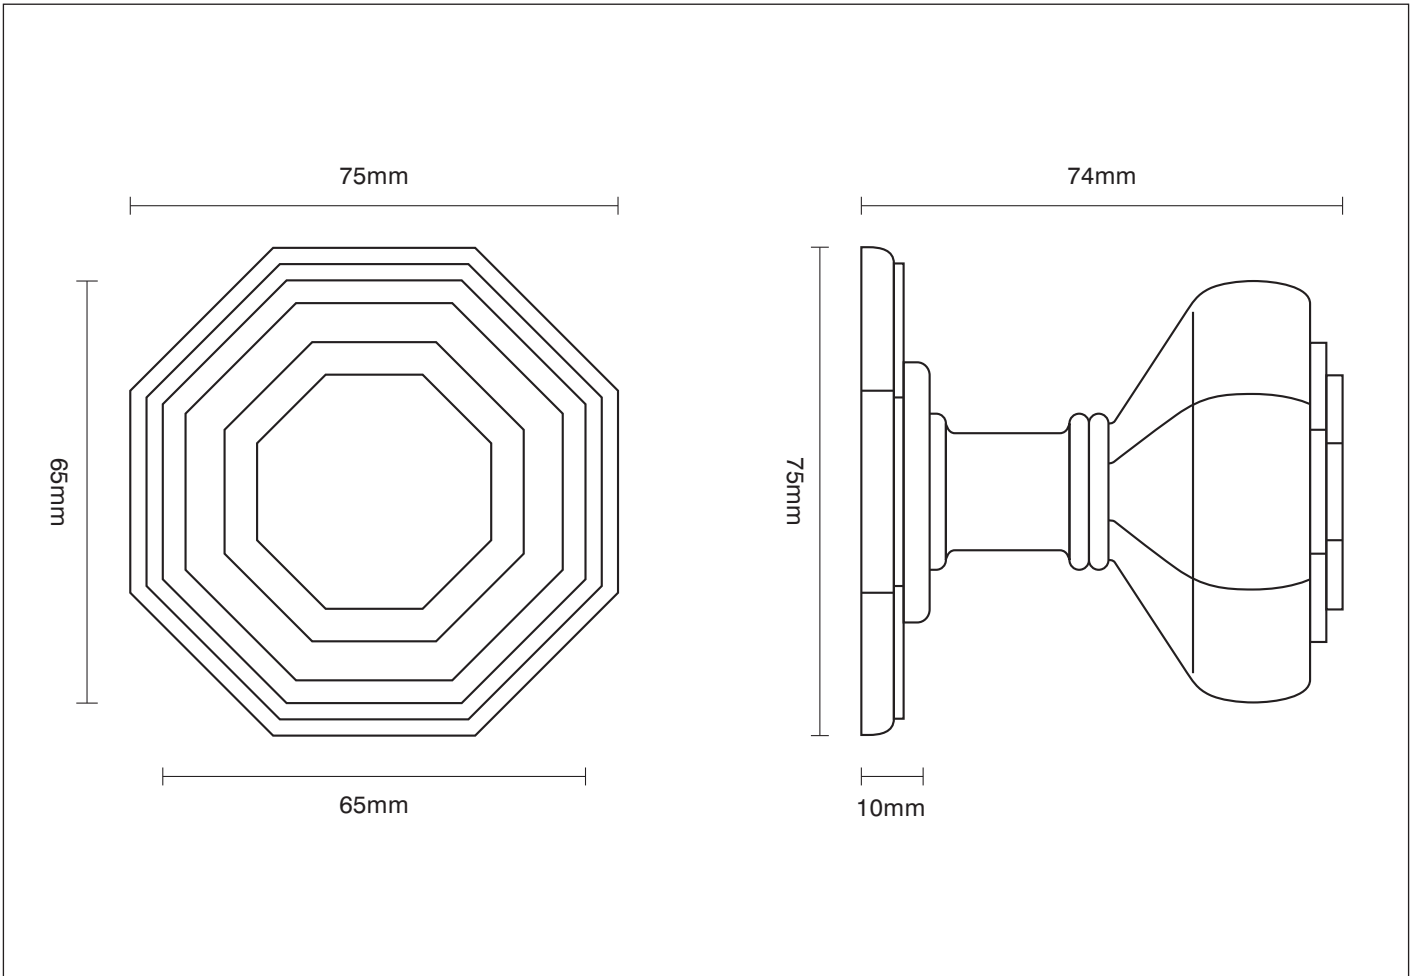

**PRODUCT CODE**

**Option 10/3 flat octagon pull knob**

**FURTHER INFORMATION**

**Option 10/3 flat octagon pull knob**

Available in Black Iron or Pewter Iron.

To view all the finishes available for this product please visit  
[www.traditionalwindowfittings.co.uk/traditional\\_fittings\\_specs.html](http://www.traditionalwindowfittings.co.uk/traditional_fittings_specs.html)