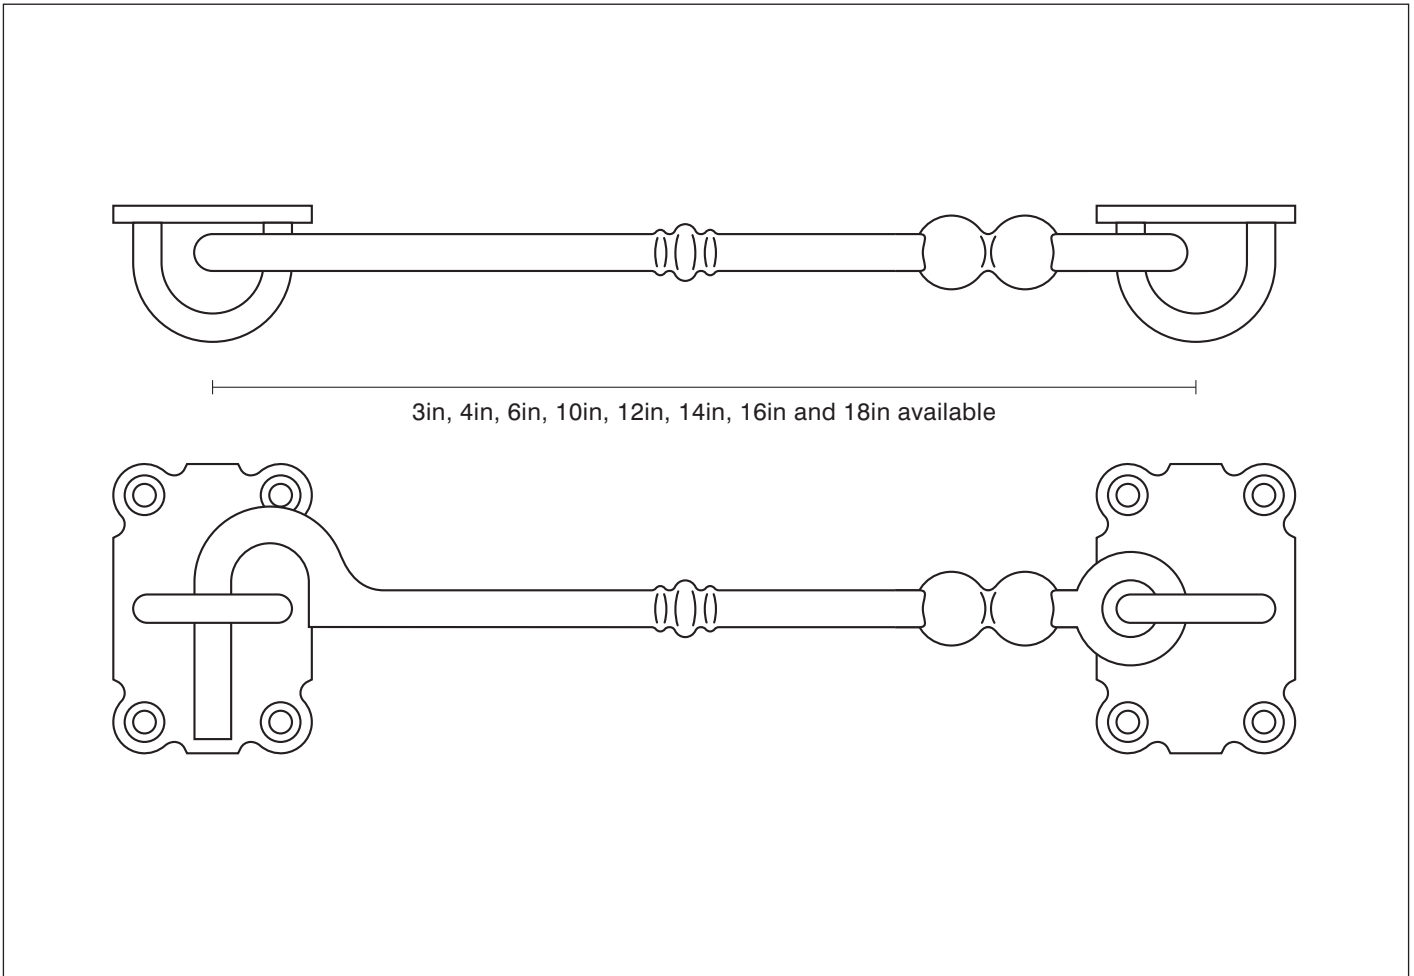

PRODUCT CODE Option 11 cabin hook (all sizes)

FURTHER INFORMATION

Option 11 cabin hook (all sizes)

Available in Black Iron or Pewter Iron.

To view all the finishes available for this product please visit
www.traditionalwindowfittings.co.uk/traditional_fittings_specs.html

Please note that illustration sizes and finishes are approximate and for guidance only

8 Mill Road
West Mersea
Essex CO5 8RH
T. 01206 804 317
F. 01206 386 292
E. info@twfl.co.uk