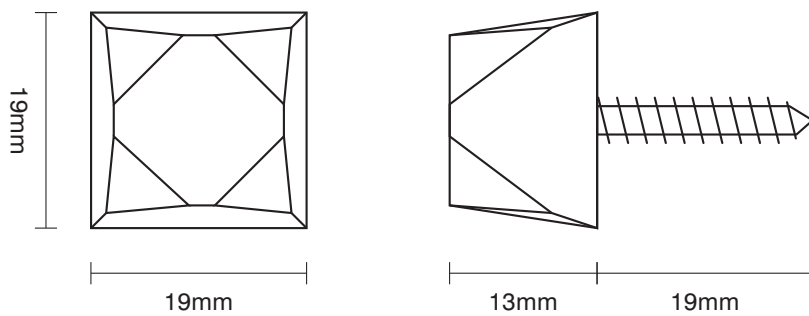

**PRODUCT CODE**

Option 13/1 door stud 19mm screw

**FURTHER INFORMATION**

Option 13/1 door stud 19mm screw

Available in Black Iron or Pewter Iron.

To view all the finishes available for this product please visit  
[www.traditionalwindowfittings.co.uk/traditional\\_fittings\\_specs.html](http://www.traditionalwindowfittings.co.uk/traditional_fittings_specs.html)