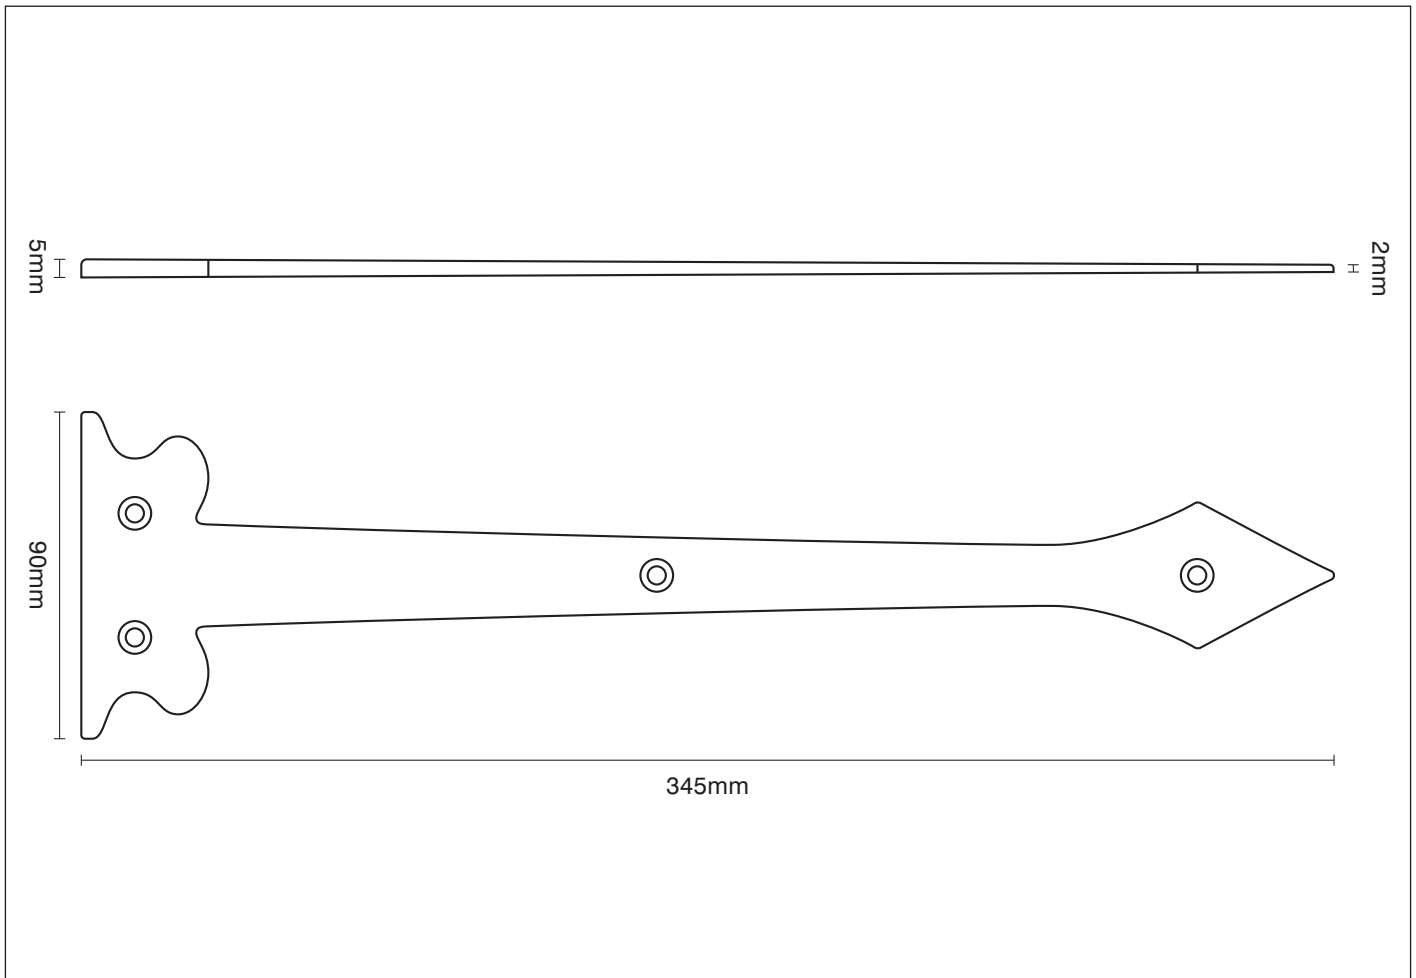

PRODUCT CODE

Option 13 hinge front

FURTHER INFORMATION

Option 13 hinge front

Available in Black Iron or Pewter Iron.

To view all the finishes available for this product please visit
www.traditionalwindowfittings.co.uk/traditional_fittings_specs.html

Please note that illustration sizes and finishes are approximate and for guidance only

8 Mill Road
West Mersea
Essex CO5 8RH
T. 01206 804 317
F. 01206 386 292
E. info@twfl.co.uk