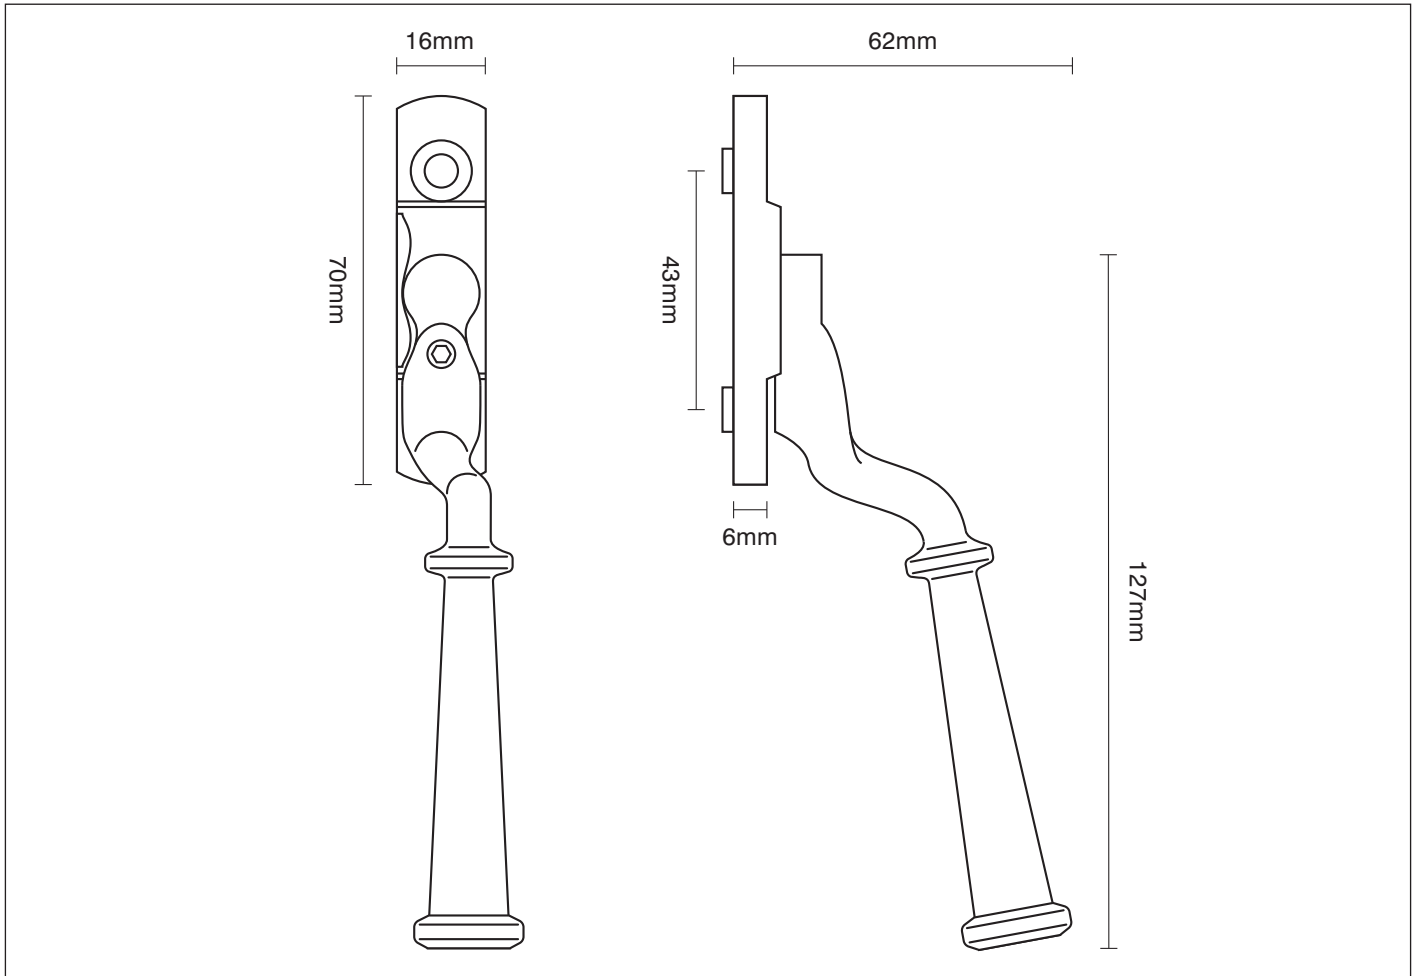

PRODUCT CODE

Option 14 round ring espag handle

FURTHER INFORMATION

Option 14 round ring espag handle

These handles are either Right or Left hand.

Available in:

Option 14 = Black Iron

Option 14/A = Pewter Iron

To view all the finishes available for this product please visit
www.traditionalwindowfittings.co.uk/traditional_fittings_specs.html

Please note that illustration sizes and finishes are approximate and for guidance only