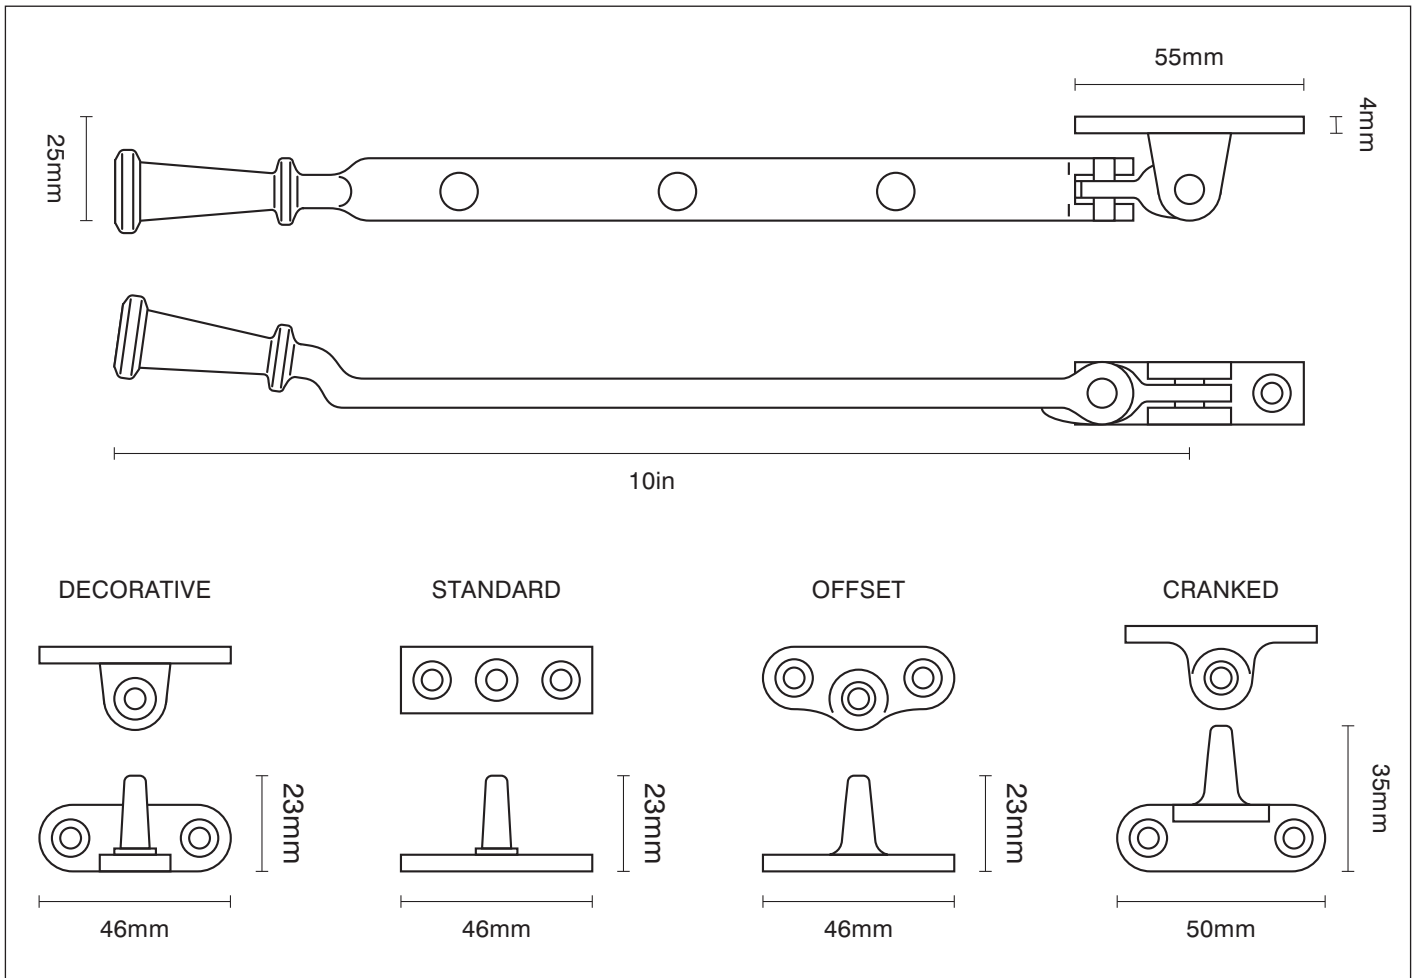

**PRODUCT CODE**

Option 15 round ring pegstay

**FURTHER INFORMATION**

Option 15 round ring pegstay

Available in Black Iron or Pewter Iron.

Available in:

Option 15 = Black Iron

Option 15/A = Pewter Iron