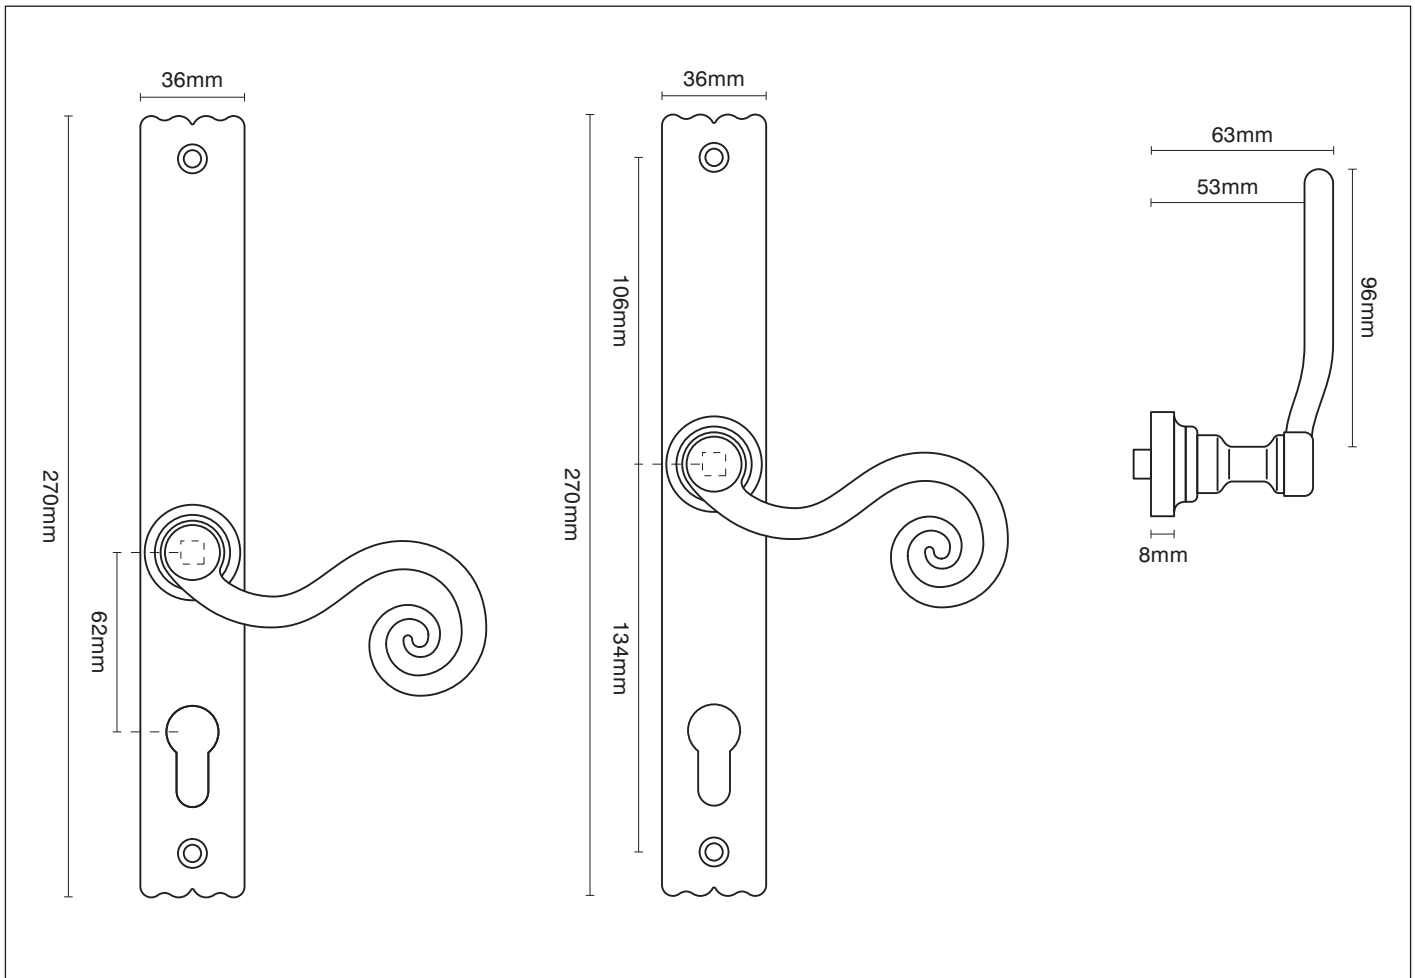

PRODUCT CODE

Option 16/A – 62 monkey tail

FURTHER INFORMATION

Option 16/A – 62 monkey tail

These handles are either Right or Left hand.

Available in Black Iron or Pewter Iron.

To view all the finishes available for this product please visit
www.traditionalwindowfittings.co.uk/traditional_fittings_specs.html

Please note that illustration sizes and finishes are approximate and for guidance only

8 Mill Road
West Mersea
Essex CO5 8RH
T. 01206 804 317
F. 01206 386 292
E. info@twfl.co.uk