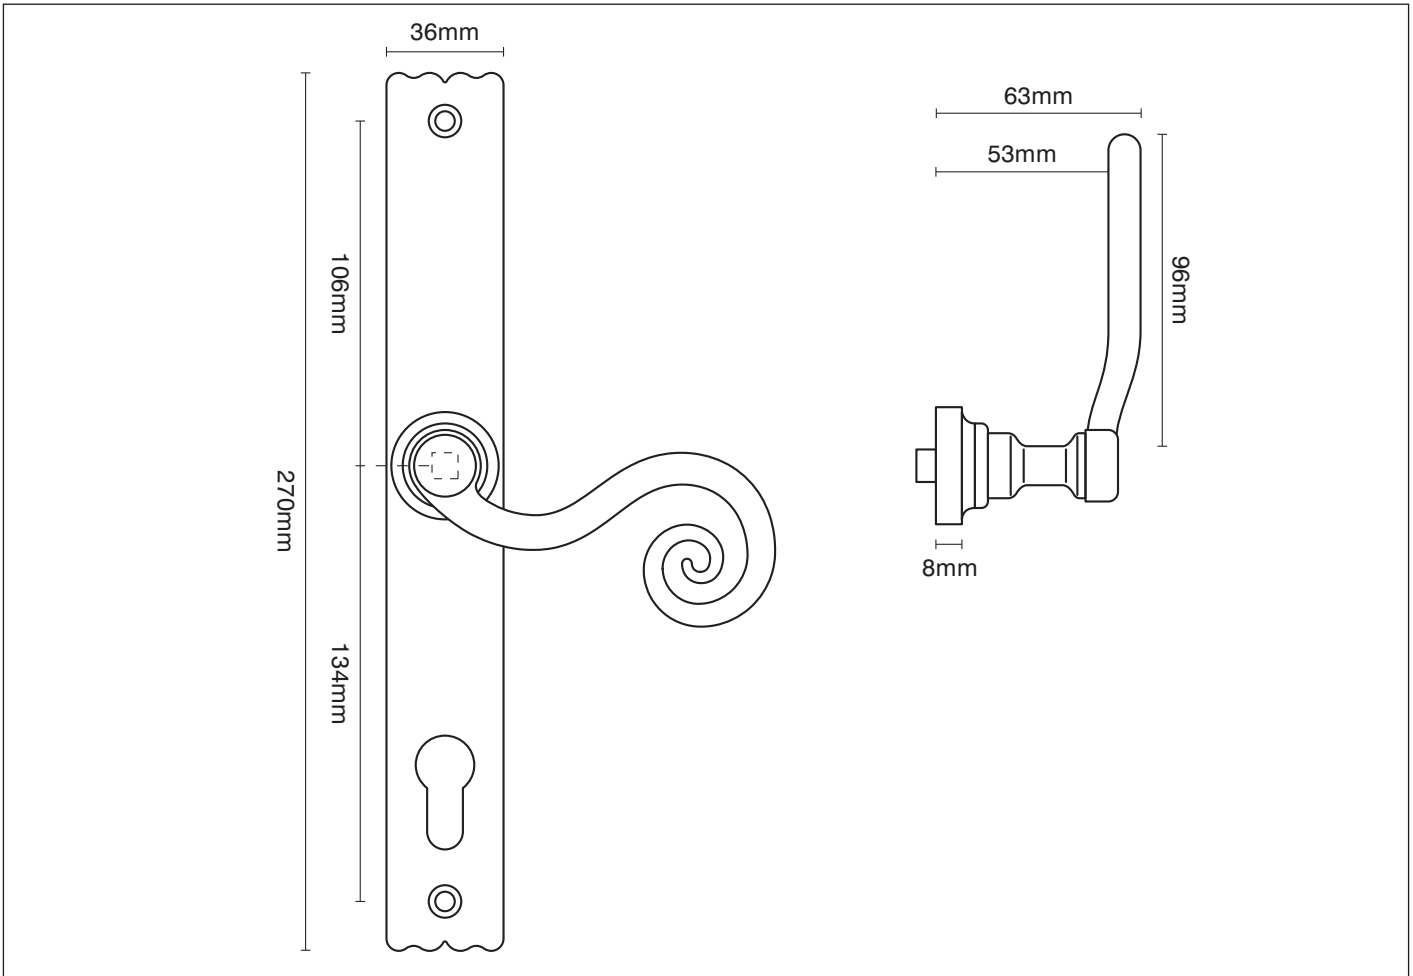

PRODUCT CODE

Option 16 monkey tail

FURTHER INFORMATION

Option 16 monkey tail

These handles are either Right or Left hand.

Available in Black Iron or Pewter Iron.

To view all the finishes available for this product please visit
www.traditionalwindowfittings.co.uk/traditional_fittings_specs.html

Please note that illustration sizes and finishes are approximate and for guidance only

8 Mill Road
West Mersea
Essex CO5 8RH
T. 01206 804 317
F. 01206 386 292
E. info@twfl.co.uk