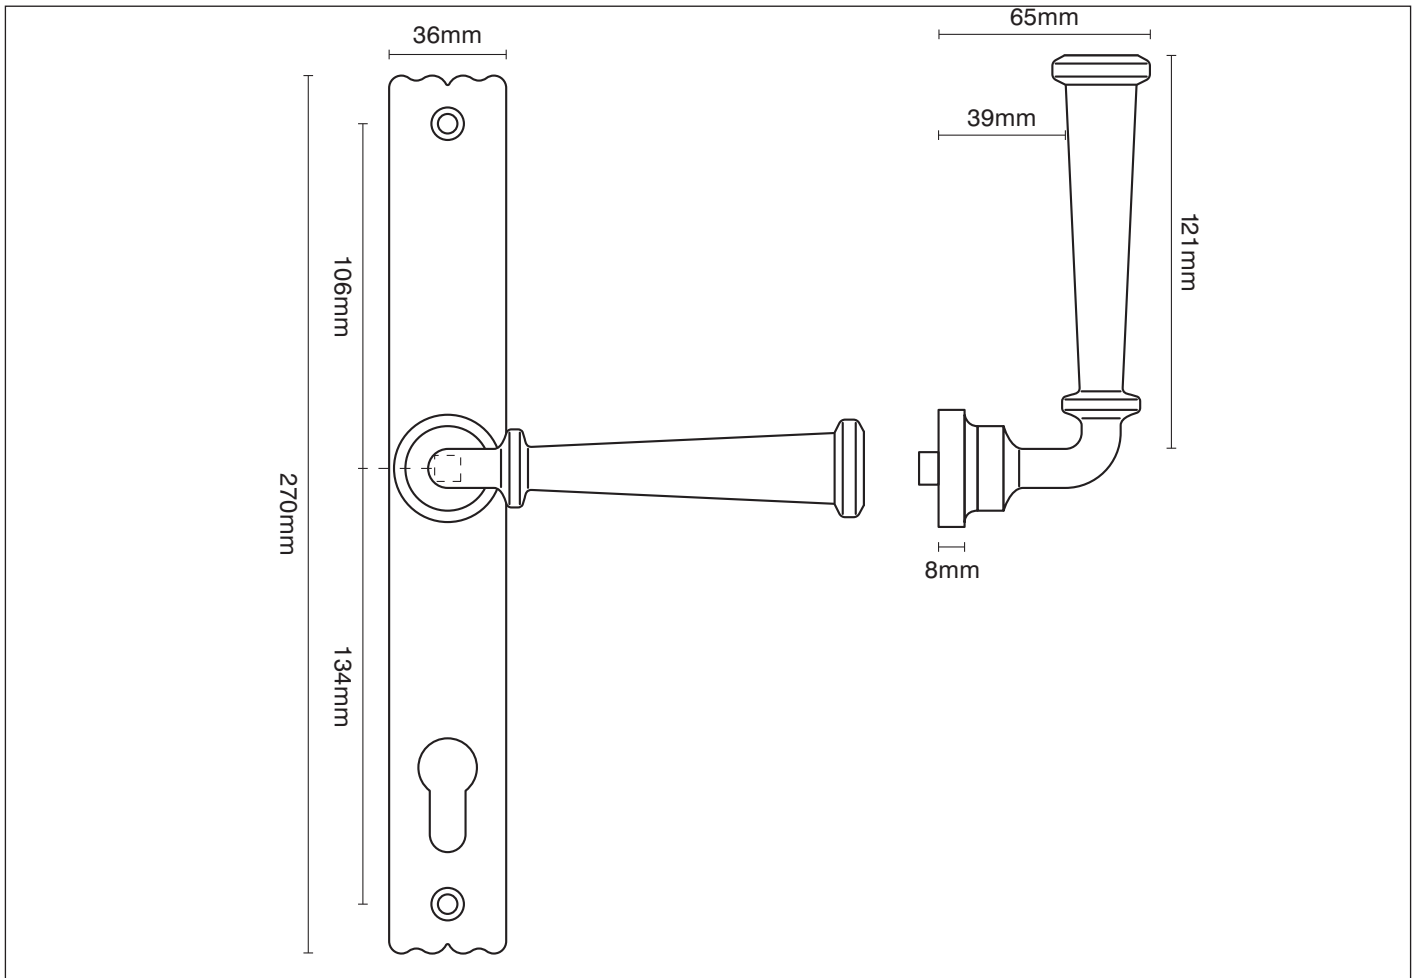

PRODUCT CODE

Option 17 round ring

FURTHER INFORMATION

Option 17 round ring

These handles are non-handed.

Available in Black Iron or Pewter Iron.

To view all the finishes available for this product please visit  
[www.traditionalwindowfittings.co.uk/traditional\\_fittings\\_specs.html](http://www.traditionalwindowfittings.co.uk/traditional_fittings_specs.html)