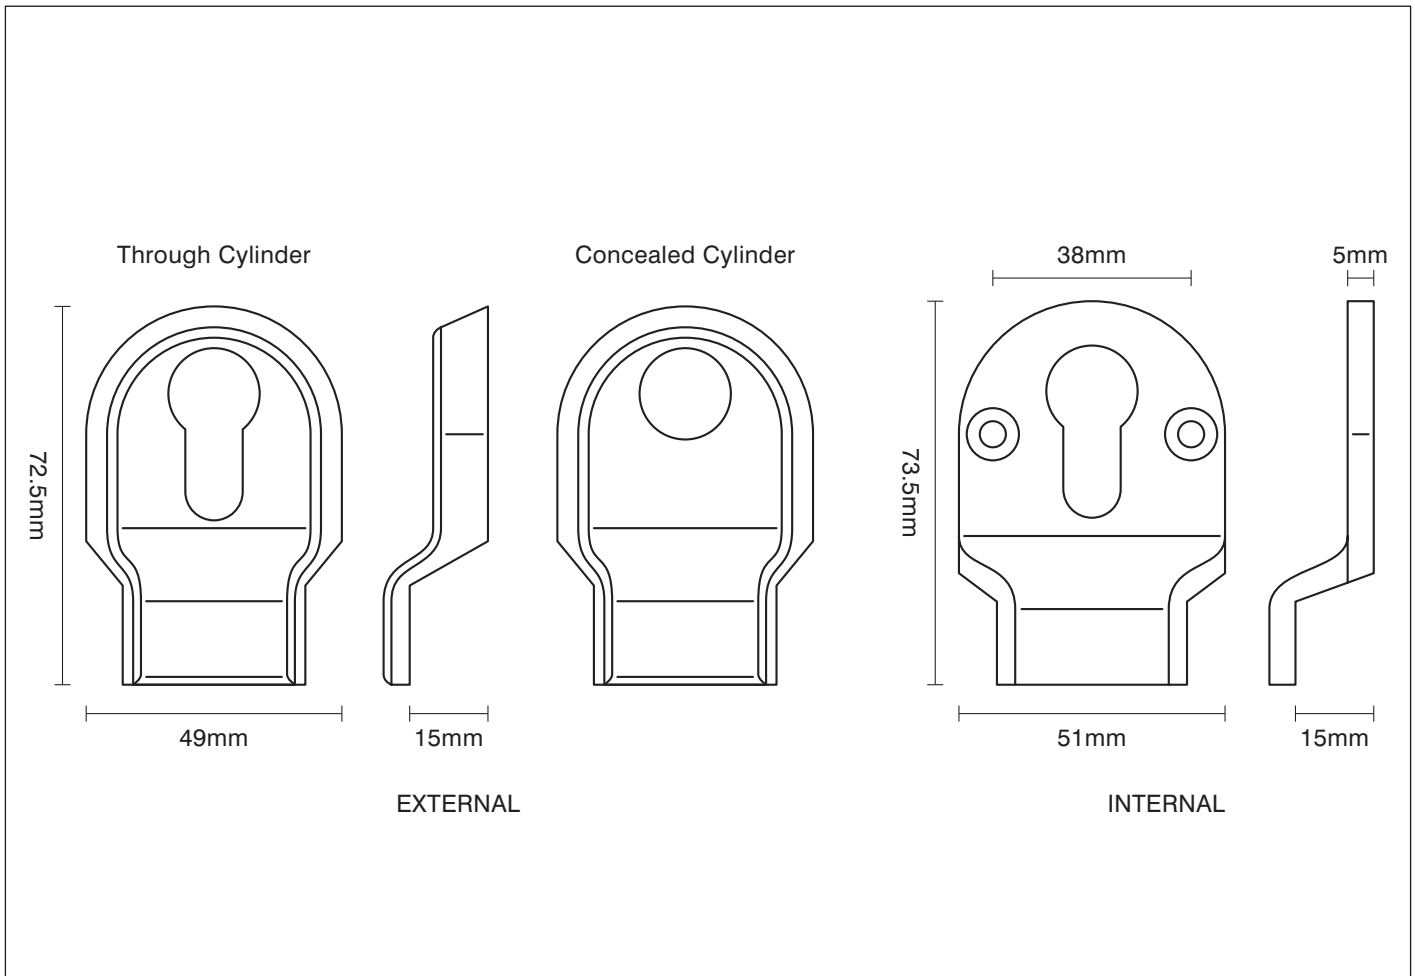

**PRODUCT CODE**

Option 18 stronghold heavy duty cylinder pulls

**FURTHER INFORMATION**

Option 18 stronghold heavy duty cylinder pulls

Available in Black Iron or Pewter Iron.

To view all the finishes available for this product please visit  
[www.traditionalwindowfittings.co.uk/traditional\\_fittings\\_specs.html](http://www.traditionalwindowfittings.co.uk/traditional_fittings_specs.html)