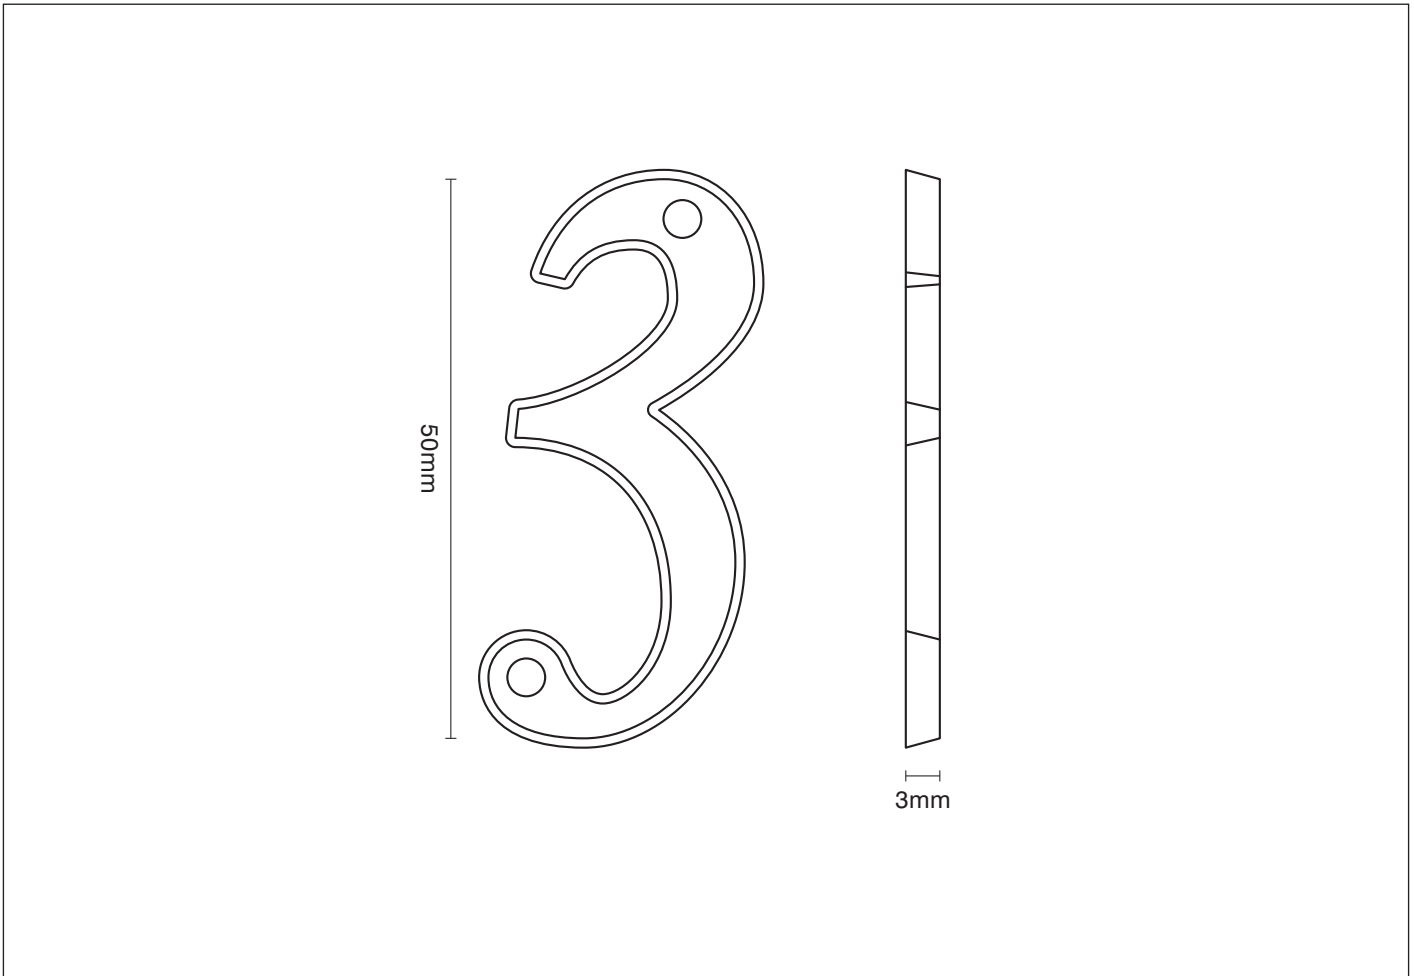

PRODUCT CODE

Option 19/A numerals 2 inch

FURTHER INFORMATION

Option 19/A numerals 2 inch

Available in Black Iron or Pewter Iron.

To view all the finishes available for this product please visit
www.traditionalwindowfittings.co.uk/traditional_fittings_specs.html

Please note that illustration sizes and finishes are approximate and for guidance only

8 Mill Road
West Mersea
Essex CO5 8RH
T. 01206 804 317
F. 01206 386 292
E. info@twfl.co.uk