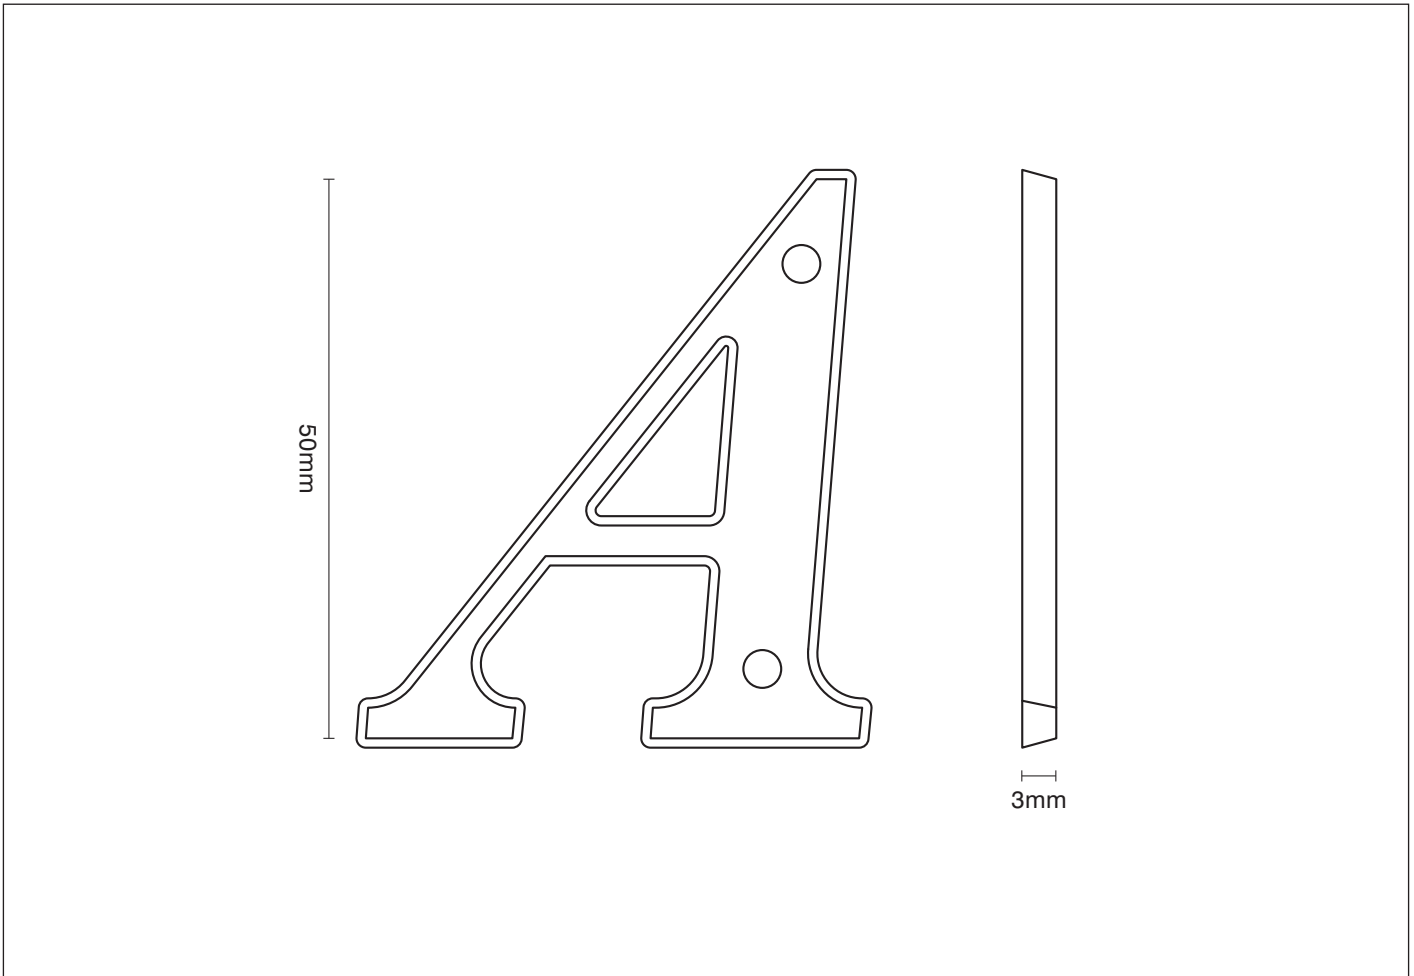

**PRODUCT CODE** Option 19 letters 2 inch

**FURTHER INFORMATION**

Option 19 letters 2 inch

Available in Black Iron or Pewter Iron.

To view all the finishes available for this product please visit  
[www.traditionalwindowfittings.co.uk/traditional\\_fittings\\_specs.html](http://www.traditionalwindowfittings.co.uk/traditional_fittings_specs.html)