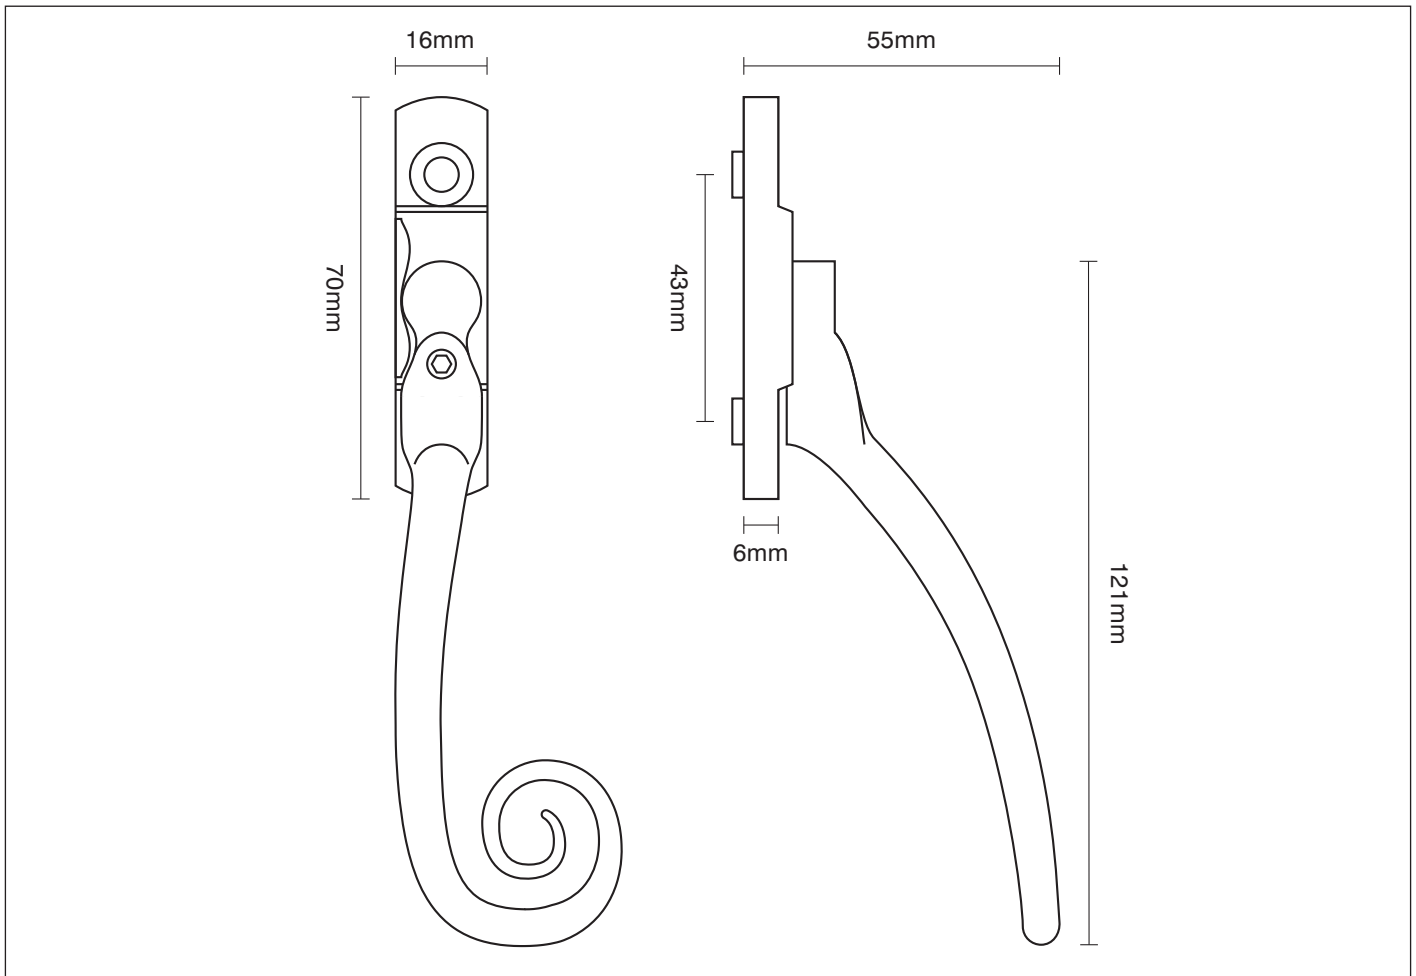

PRODUCT CODE

Option 1 monkey tail espag handle

FURTHER INFORMATION

Option 1 monkey tail espag handle

These handles are either Right or Left hand.

Available in:

Option 1 = Black Iron

Option 1/A = Pewter Iron

To view all the finishes available for this product please visit
www.traditionalwindowfittings.co.uk/traditional_fittings_specs.html

Please note that illustration sizes and finishes are approximate and for guidance only