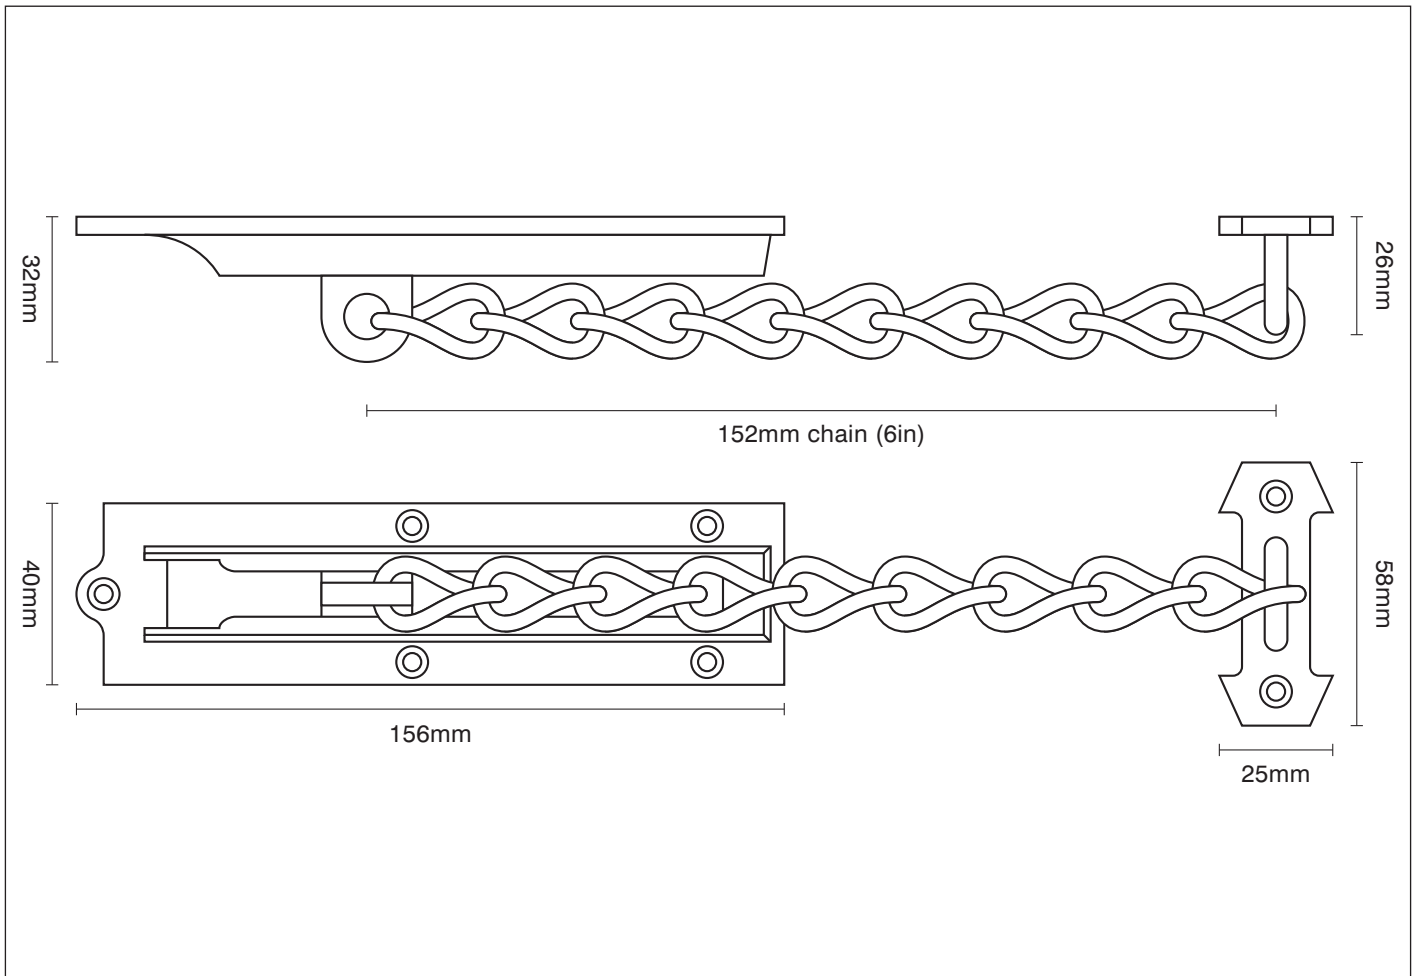

PRODUCT CODE Option 20 door chain 6 inch

FURTHER INFORMATION

Option 20 door chain 6 inch
Available in Black Iron or Pewter Iron.

To view all the finishes available for this product please visit
www.traditionalwindowfittings.co.uk/traditional_fittings_specs.html

Please note that illustration sizes and finishes are approximate and for guidance only

8 Mill Road
West Mersea
Essex CO5 8RH
T. 01206 804 317
F. 01206 386 292
E. info@twfl.co.uk